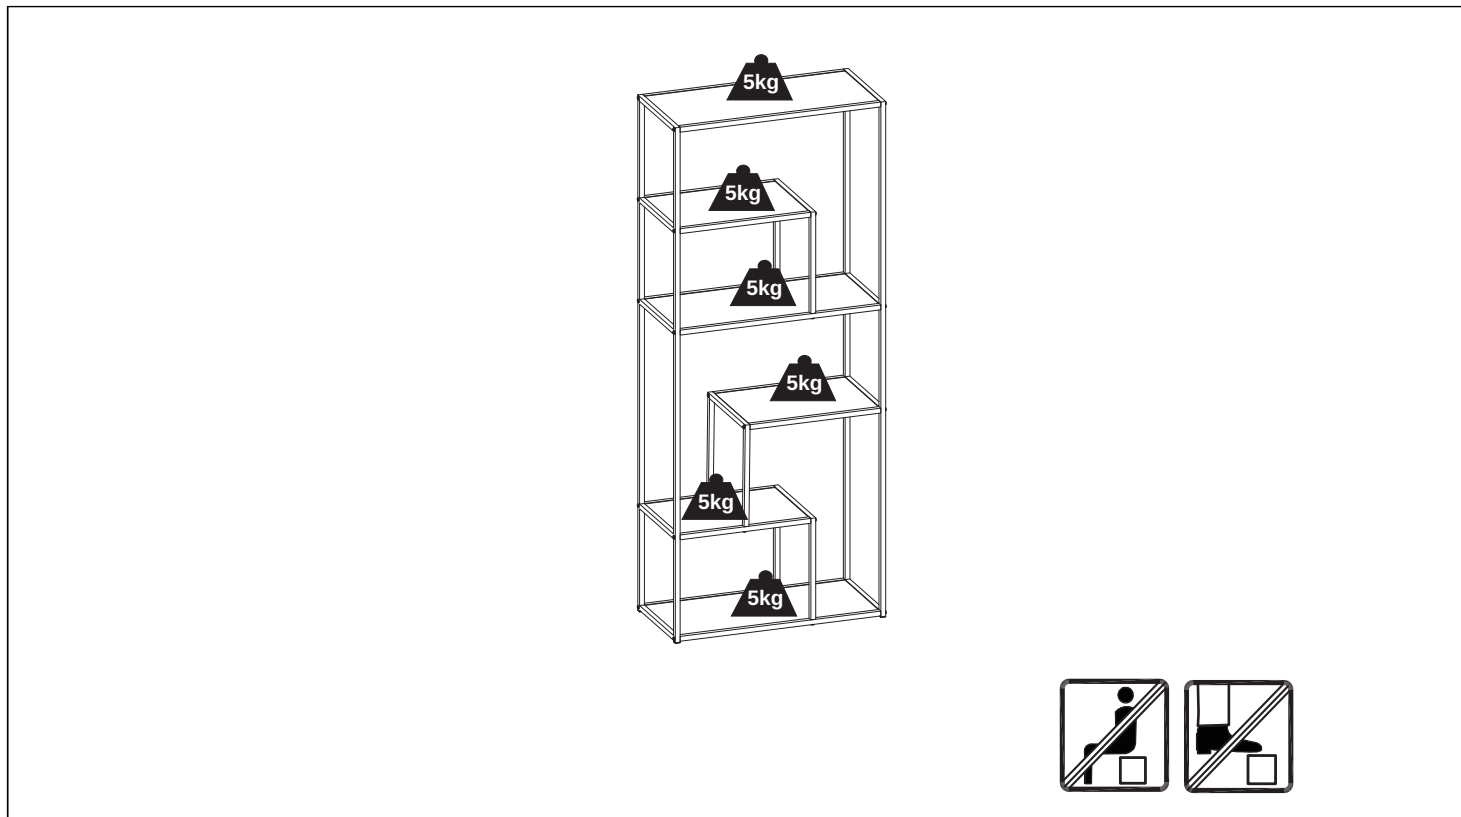

210x297 mm

003T0005/01

Assembling instruction

BDSK Handels GmbH & Co. KG
 Mergentheimer Strasse 59
 97084 Würzburg / Germany
 E-Mail: info@xxxlutz.at

A x1	B x1	C x2
		D x2
E x2	F x4	G x2
H x3	I x3	J x3

K	30	L	1	M	30
N	2	O	2	P	2

1		2									
	<table border="1"> <tr> <td>K </td> <td>6</td> </tr> <tr> <td>L </td> <td>1</td> </tr> </table>	K	6	L	1		<table border="1"> <tr> <td>K </td> <td>6</td> </tr> </table>	K	6		
K	6										
L	1										
K	6										
3		4									
	<table border="1"> <tr> <td>K </td> <td>2</td> </tr> </table>	K	2		<table border="1"> <tr> <td>K </td> <td>4</td> </tr> </table>	K	4				
K	2										
K	4										
5		6									
	<table border="1"> <tr> <td>K </td> <td>4</td> </tr> </table>	K	4		<table border="1"> <tr> <td>K </td> <td>8</td> </tr> </table>	K	8				
K	4										
K	8										
7		8									
	<table border="1"> <tr> <td>M </td> <td>30</td> </tr> <tr> <td>O </td> <td>2</td> </tr> </table>	M	30	O	2		<table border="1"> <tr> <td>N </td> <td>2</td> </tr> <tr> <td>P </td> <td>2</td> </tr> </table>	N	2	P	2
M	30										
O	2										
N	2										
P	2										