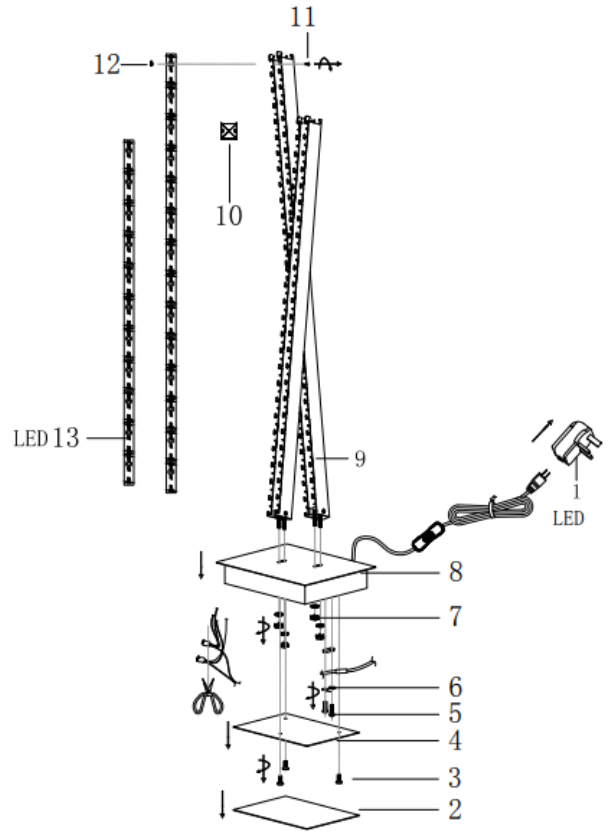

The LED's in this lamp cannot be replaced. At end of life it should be dismantled following the steps below and recycled.

Q.C APPROVED
29/06/2021
ISSUE 4