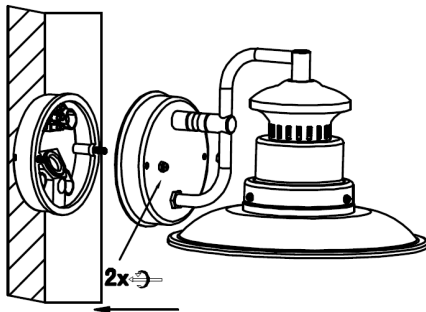

6

7

8

9

10

SAFETY INFORMATION: (Please retain for future reference)

- Always turn off the mains supply before commencing the installation of this fitting .
- This is a Class 1 product and does require an Earth connection 
- This product must be installed in accordance with the national building regulations, if in doubt consult a qualified electrician.
- Do not mount the fitting in a damp atmosphere.
- Do not stare at the operating lamp .
- Ensure sufficient access to the fitting to enable safe maintenance.

POSITION:

- The fitting is IP44 rated and suitable for installation in outdoor locations. We would recommend the light fitting is installed undercover .
- The fitting is NOT suitable for installation in Marine locations.
- The fitting is suitable for fixing onto a flat, solid surface.
- Ensure sufficient access to the fitting to enable safe maintenance
- The Luminaire should be positioned so that prolonged staring into the luminaire at a distance closer than 0.2m is not expected.