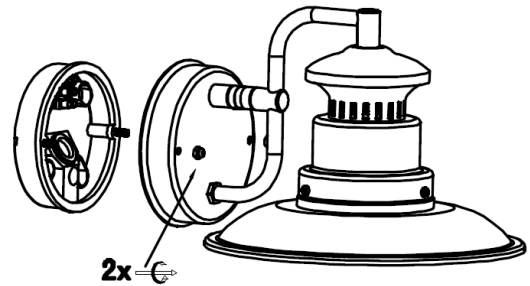

searchlight

7652

CE

1

2

3

4

5

6

7

8

9

10