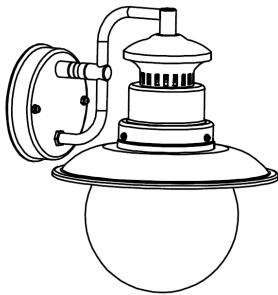

searchlight

7652

CE

1

2

3

4

5

6

7

8

9

10

SAFETY INFORMATION: (Please retain for future reference)

- Always turn off the mains supply before commencing the installation of this fitting .
- This is a Class 1 product and does require an Earth connection 
- This product must be installed in accordance with the national building regulations, if in doubt consult a qualified electrician.
- Do not mount the fitting in a damp atmosphere.
- Do not stare at the operating lamp .
- Ensure sufficient access to the fitting to enable safe maintenance.

POSITION:

- The fitting is IP44 rated and suitable for installation in outdoor locations. We would recommend the light fitting is installed undercover .
- The fitting is NOT suitable for installation in Marine locations.
- The fitting is suitable for fixing onto a flat, solid surface.
- Ensure sufficient access to the fitting to enable safe maintenance
- The Luminaire should be positioned so that prolonged staring into the luminaire at a distance closer than 0.2m is not expected.