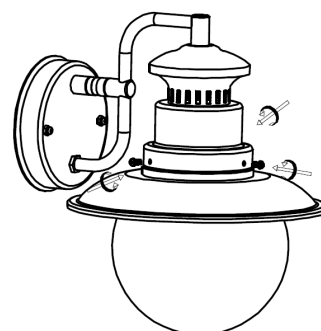

6

7

8

9

10

SAFETY INFORMATION: (Please retain for future reference)

- Always turn off the mains supply before commencing the installation of this fitting .
- This is a Class 1 product and does require an Earth connection 
- This product must be installed in accordance with the national building regulations, if in doubt consult a qualified electrician.
- Do not mount the fitting in a damp atmosphere.
- Do not stare at the operating lamp .
- Ensure sufficient access to the fitting to enable safe maintenance.

POSITION:

- The fitting is IP44 rated and suitable for installation in outdoor locations. We would recommend the light fitting is installed undercover .
- The fitting is NOT suitable for installation in Marine locations.
- The fitting is suitable for fixing onto a flat, solid surface.
- Ensure sufficient access to the fitting to enable safe maintenance
- The Luminaire should be positioned so that prolonged staring into the luminaire at a distance closer than 0.2m is not expected.