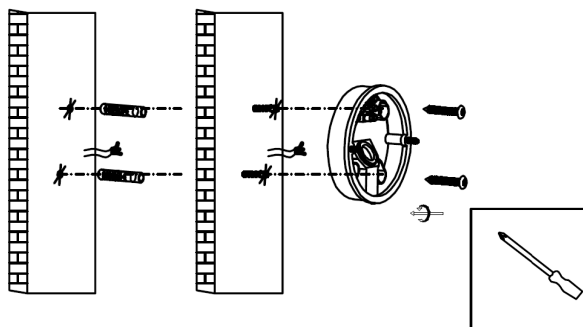

6

7

8

9

10

SAFETY INFORMATION: (Please retain for future reference)

- Always turn off the mains supply before commencing the installation of this fitting .
- This is a Class 1 product and does require an Earth connection 
- This product must be installed in accordance with the national building regulations, if in doubt consult a qualified electrician.
- Do not mount the fitting in a damp atmosphere.
- Do not stare at the operating lamp .
- Ensure sufficient access to the fitting to enable safe maintenance.

POSITION:

- The fitting is IP44 rated and suitable for installation in outdoor locations. We would recommend the light fitting is installed undercover .
- The fitting is NOT suitable for installation in Marine locations.
- The fitting is suitable for fixing onto a flat, solid surface.
- Ensure sufficient access to the fitting to enable safe maintenance
- The Luminaire should be positioned so that prolonged staring into the luminaire at a distance closer than 0.2m is not expected.