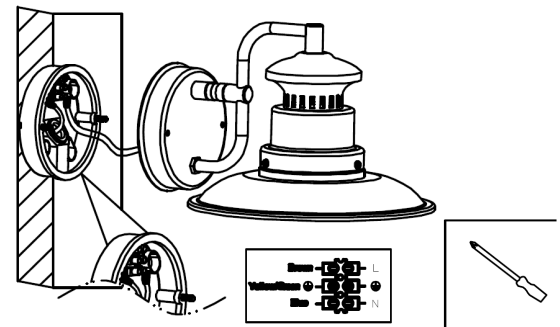

6

7

8

9

10

SAFETY INFORMATION: (Please retain for future reference)

- Always turn off the mains supply before commencing the installation of this fitting .
- This is a Class 1 product and does require an Earth connection 
- This product must be installed in accordance with the national building regulations, if in doubt consult a qualified electrician.
- Do not mount the fitting in a damp atmosphere.
- Do not stare at the operating lamp .
- Ensure sufficient access to the fitting to enable safe maintenance.

POSITION:

- The fitting is IP44 rated and suitable for installation in outdoor locations. We would recommend the light fitting is installed undercover .
- The fitting is NOT suitable for installation in Marine locations.
- The fitting is suitable for fixing onto a flat, solid surface.
- Ensure sufficient access to the fitting to enable safe maintenance
- The Luminaire should be positioned so that prolonged staring into the luminaire at a distance closer than 0.2m is not expected.