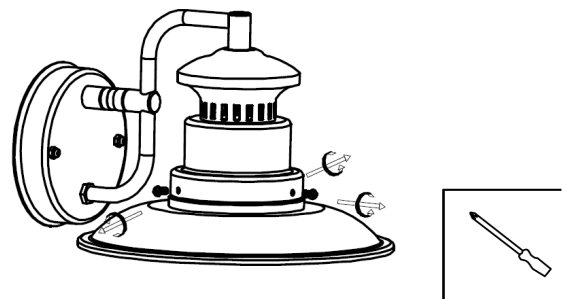

6

7

8

9

10

SAFETY INFORMATION: (Please retain for future reference)

- Always turn off the mains supply before commencing the installation of this fitting .
- This is a Class 1 product and does require an Earth connection 
- This product must be installed in accordance with the national building regulations, if in doubt consult a qualified electrician.
- Do not mount the fitting in a damp atmosphere.
- Do not stare at the operating lamp .
- Ensure sufficient access to the fitting to enable safe maintenance.

POSITION:

- The fitting is IP44 rated and suitable for installation in outdoor locations. We would recommend the light fitting is installed undercover .
- The fitting is NOT suitable for installation in Marine locations.
- The fitting is suitable for fixing onto a flat, solid surface.
- Ensure sufficient access to the fitting to enable safe maintenance
- The Luminaire should be positioned so that prolonged staring into the luminaire at a distance closer than 0.2m is not expected.