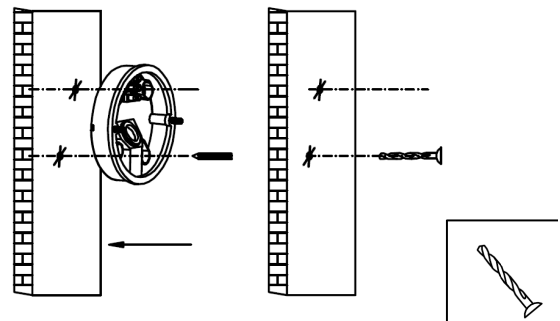

searchlight

7652

CE

1

2

3

4

5

6

7

8

9

10