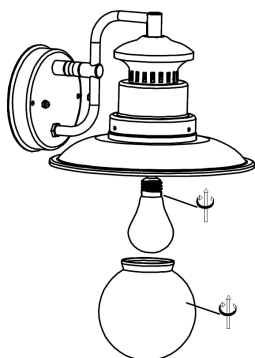

6

7

8

9

10

SAFETY INFORMATION: (Please retain for future reference)

- Always turn off the mains supply before commencing the installation of this fitting .
- This is a Class 1 product and does require an Earth connection 
- This product must be installed in accordance with the national building regulations, if in doubt consult a qualified electrician.
- Do not mount the fitting in a damp atmosphere.
- Do not stare at the operating lamp .
- Ensure sufficient access to the fitting to enable safe maintenance.

POSITION:

- The fitting is IP44 rated and suitable for installation in outdoor locations. We would recommend the light fitting is installed undercover .
- The fitting is NOT suitable for installation in Marine locations.
- The fitting is suitable for fixing onto a flat, solid surface.
- Ensure sufficient access to the fitting to enable safe maintenance
- The Luminaire should be positioned so that prolonged staring into the luminaire at a distance closer than 0.2m is not expected.