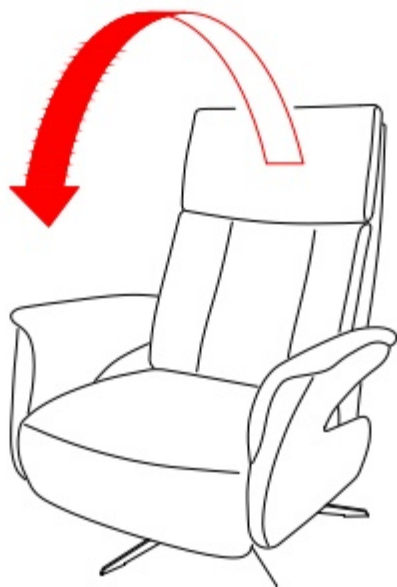

Assembly instruction

F3EL2 without gas lift

- The chair can only be used by children at least 8 years of age. People with reduced physical and intellectual abilities as well as people who don't have the knowledge nor experience of how to operate the chair can only use it under supervision or after being instructed how to use the chair in a safe way, so that all of the dangers are understandable for them.
- Children are not allowed to play with the chair.
- Children are not allowed to carry out the cleaning nor maintenance of the chair.
- The chair may only be used with the supplied power adapter
- The chair may only be powered from a network 220-230 VAC 50 Hz UE; 110-120 VAC 60 Hz USA.

Scan QR code to watch movie on video platform

two people

Components of the chair:

1. Headrest
2. Backrest
3. Right armrest
4. Left armrest
5. Control panel
6. Seat
7. Footrest
8. Central part
9. Base

1.1

1.2

6.4

Silent click

6.5

check back is fixed

Home button

To move the chair, hold the armrests.

Exchange click plastic

bag with new click plastic