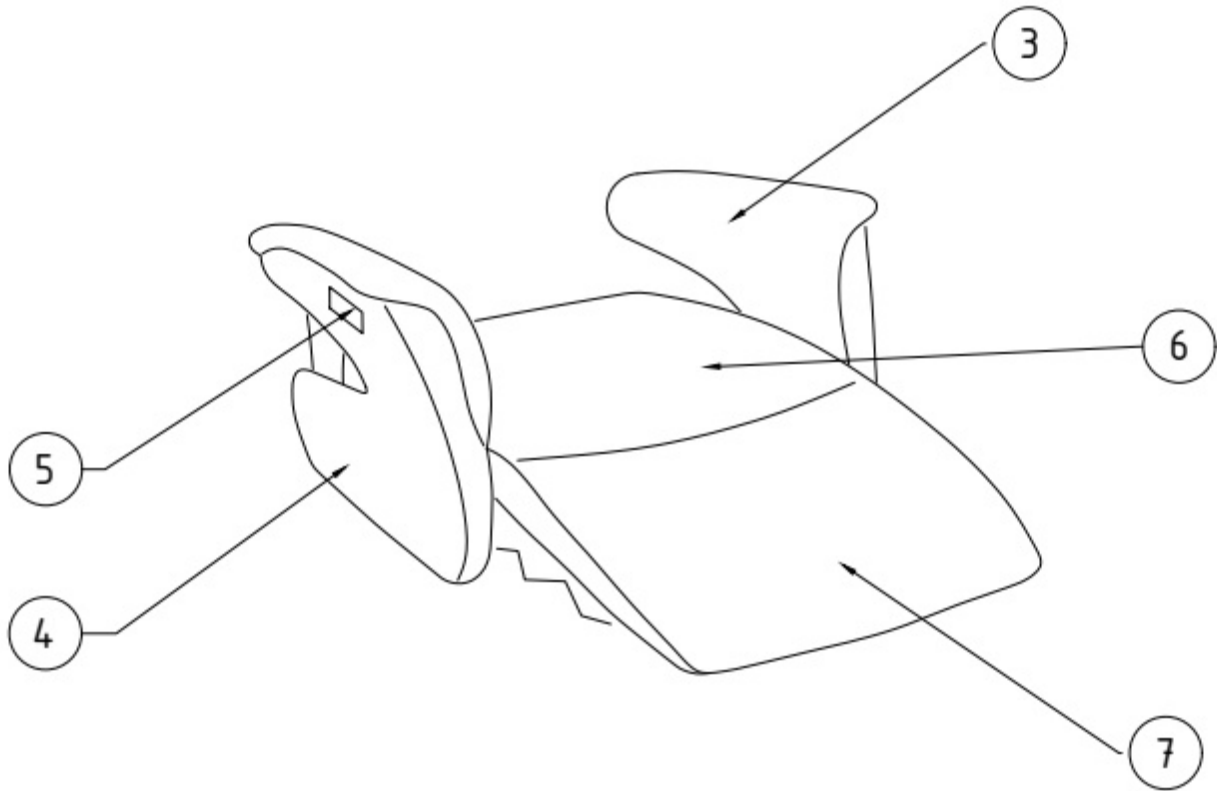

Assembly instruction

F3EL2 without gas lift

- The chair can only be used by children at least 8 years of age. People with reduced physical and intellectual abilities as well as people who don't have the knowledge nor experience of how to operate the chair can only use it under supervision or after being instructed how to use the chair in a safe way, so that all of the dangers are understandable for them.
- Children are not allowed to play with the chair.
- Children are not allowed to carry out the cleaning nor maintenance of the chair.
- The chair may only be used with the supplied power adapter
- The chair may only be powered from a network 220-230 VAC 50 Hz UE; 110-120 VAC 60 Hz USA.

Scan QR code to watch movie on video platform

two people

Components of the chair:

1. Headrest
2. Backrest
3. Right armrest
4. Left armrest
5. Control panel
6. Seat
7. Footrest
8. Central part
9. Base

1.1

1.2