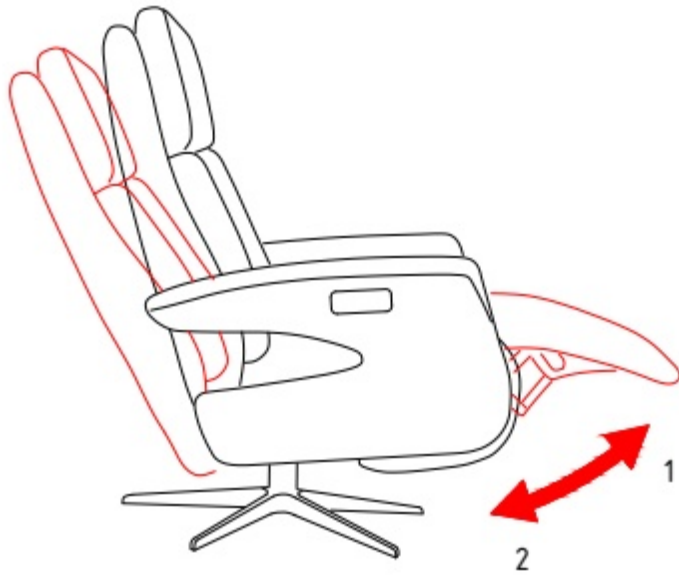

Assembly instruction

F3EL2 without gas lift

- The chair can only be used by children at least 8 years of age. People with reduced physical and intellectual abilities as well as people who don't have the knowledge nor experience of how to operate the chair can only use it under supervision or after being instructed how to use the chair in a safe way, so that all of the dangers are understandable for them.
- Children are not allowed to play with the chair.
- Children are not allowed to carry out the cleaning nor maintenance of the chair.
- The chair may only be used with the supplied power adapter
- The chair may only be powered from a network 220-230 VAC 50 Hz UE; 110-120 VAC 60 Hz USA.

Scan QR code to watch movie on video platform

two people

Components of the chair:

1. Headrest
2. Backrest
3. Right armrest
4. Left armrest
5. Control panel
6. Seat
7. Footrest
8. Central part
9. Base

1.1

1.2

6.4

Silent click

6.5

check back is fixed

Home button

To move the chair, hold the armrests.

Exchange click plastic

bag with new click plastic