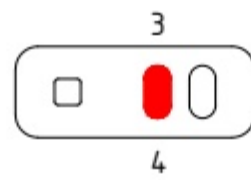

Scan QR code to watch movie on video platform

two people

Components of the chair:

1. Headrest
2. Backrest
3. Right armrest
4. Left armrest
5. Control panel
6. Seat
7. Footrest
8. Central part
9. Base

1.1

1.2

6.4

Silent click

6.5

check back is fixed

Home button

To move the chair, hold the armrests.

Exchange click plastic

bag with new click plastic