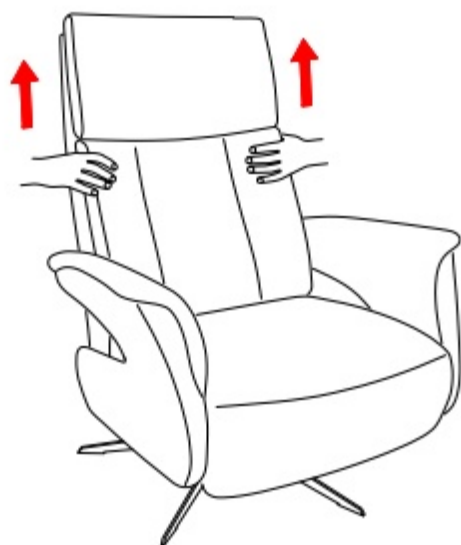

Assembly instruction

F3EL2 without gas lift

- The chair can only be used by children at least 8 years of age. People with reduced physical and intellectual abilities as well as people who don't have the knowledge nor experience of how to operate the chair can only use it under supervision or after being instructed how to use the chair in a safe way, so that all of the dangers are understandable for them.
- Children are not allowed to play with the chair.
- Children are not allowed to carry out the cleaning nor maintenance of the chair.
- The chair may only be used with the supplied power adapter
- The chair may only be powered from a network 220-230 VAC 50 Hz UE; 110-120 VAC 60 Hz USA.

Scan QR code to watch movie on video platform

two people

Components of the chair:

1. Headrest
2. Backrest
3. Right armrest
4. Left armrest
5. Control panel
6. Seat
7. Footrest
8. Central part
9. Base

1.1

1.2

6.4

Silent click

6.5

check back is fixed

Home button

To move the chair, hold the armrests.

Exchange click plastic

bag with new click plastic