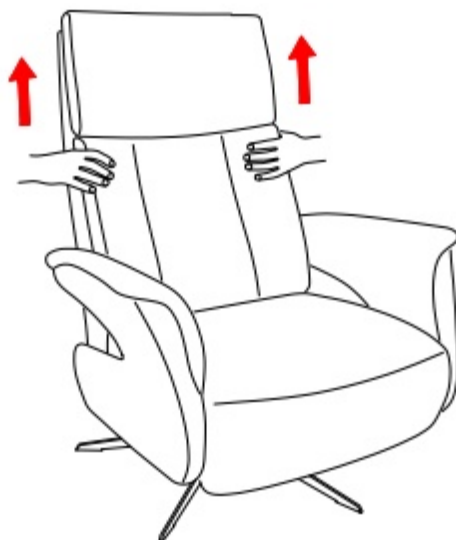

Assembly instruction

F3EL2 without gas lift

- The chair can only be used by children at least 8 years of age. People with reduced physical and intellectual abilities as well as people who don't have the knowledge nor experience of how to operate the chair can only use it under supervision or after being instructed how to use the chair in a safe way, so that all of the dangers are understandable for them.
- Children are not allowed to play with the chair.
- Children are not allowed to carry out the cleaning nor maintenance of the chair.
- The chair may only be used with the supplied power adapter
- The chair may only be powered from a network 220-230 VAC 50 Hz UE; 110-120 VAC 60 Hz USA.

Scan QR code to watch movie on video platform

two people

Components of the chair:

1. Headrest
2. Backrest
3. Right armrest
4. Left armrest
5. Control panel
6. Seat
7. Footrest
8. Central part
9. Base

1.1

1.2

6.4

Silent click

6.5

check back is fixed

Home button

To move the chair, hold the armrests.

Exchange click plastic

bag with new click plastic