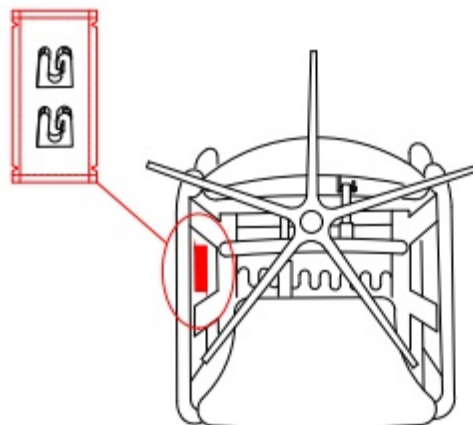

Scan QR code to watch movie on video platform

two people

Components of the chair:

1. Headrest
2. Backrest
3. Right armrest
4. Left armrest
5. Control panel
6. Seat
7. Footrest
8. Central part
9. Base

1.1

1.2

6.4

Silent click

6.5

check back is fixed

Home button

To move the chair, hold the armrests.

Exchange click plastic

bag with new click plastic