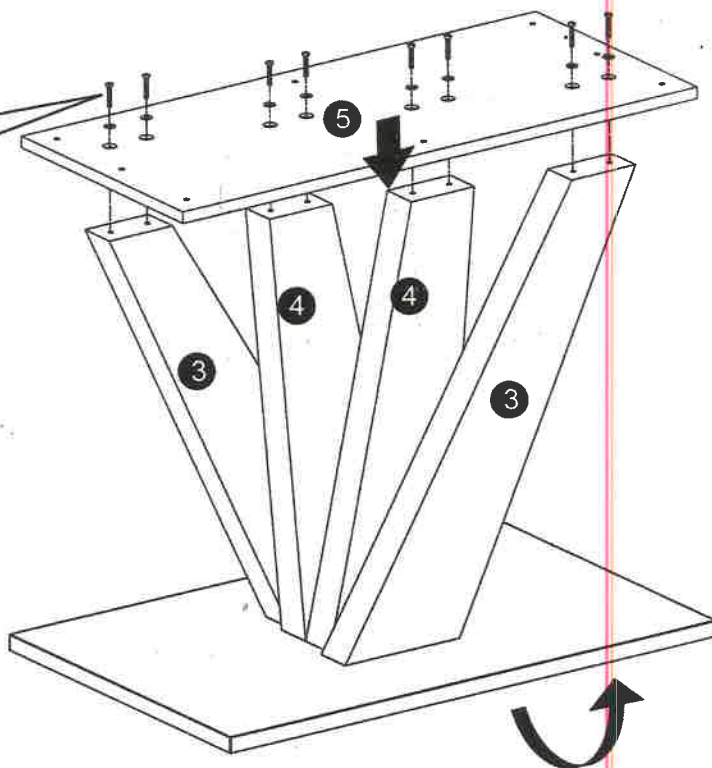

22390034-01

SAMUEL

2 PERS.

30 MIN

1

A	x 8
	
Φ8.0 x 40mm	
C	x 4
	
M6 x 70mm	
D	x 4
	
Φ16mm	

2

A	x 2
	
Φ8.0 x 40mm	
B	x 8
	
M6 x 40mm	
D	x 8
	
Φ16mm	
F	x 6
	
Φ19mm	

3

B	x 8
M6 x 40mm	

D	x 8
Φ16mm	

4

A	x 2
Φ8.0 x 40mm	

B	x 6
M6 x 40mm	

D	x 6
Φ16mm	