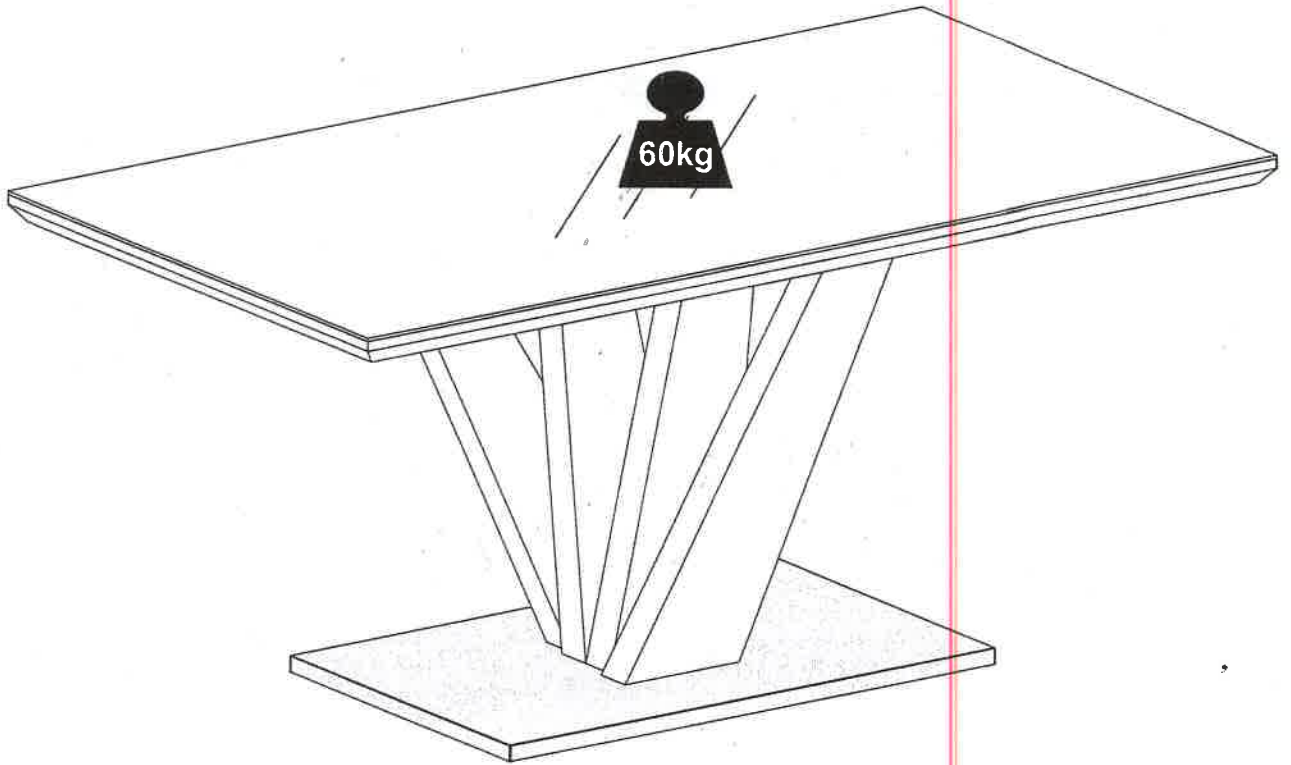

22390034-01

SAMUEL

2 PERS.

30 MIN

1

A	x 8
	
Φ8.0 x 40mm	
C	x 4
	
M6 x 70mm	
D	x 4
	
Φ16mm	

2

A	x 2
	
Φ8.0 x 40mm	
B	x 8
	
M6 x 40mm	
D	x 8
	
Φ16mm	
F	x 6
	
Φ19mm	

3

B	x 8
M6 x 40mm	

D	x 8
Φ16mm	

4

A	x 2
Φ8.0 x 40mm	

B	x 6
M6 x 40mm	

D	x 6
Φ16mm	