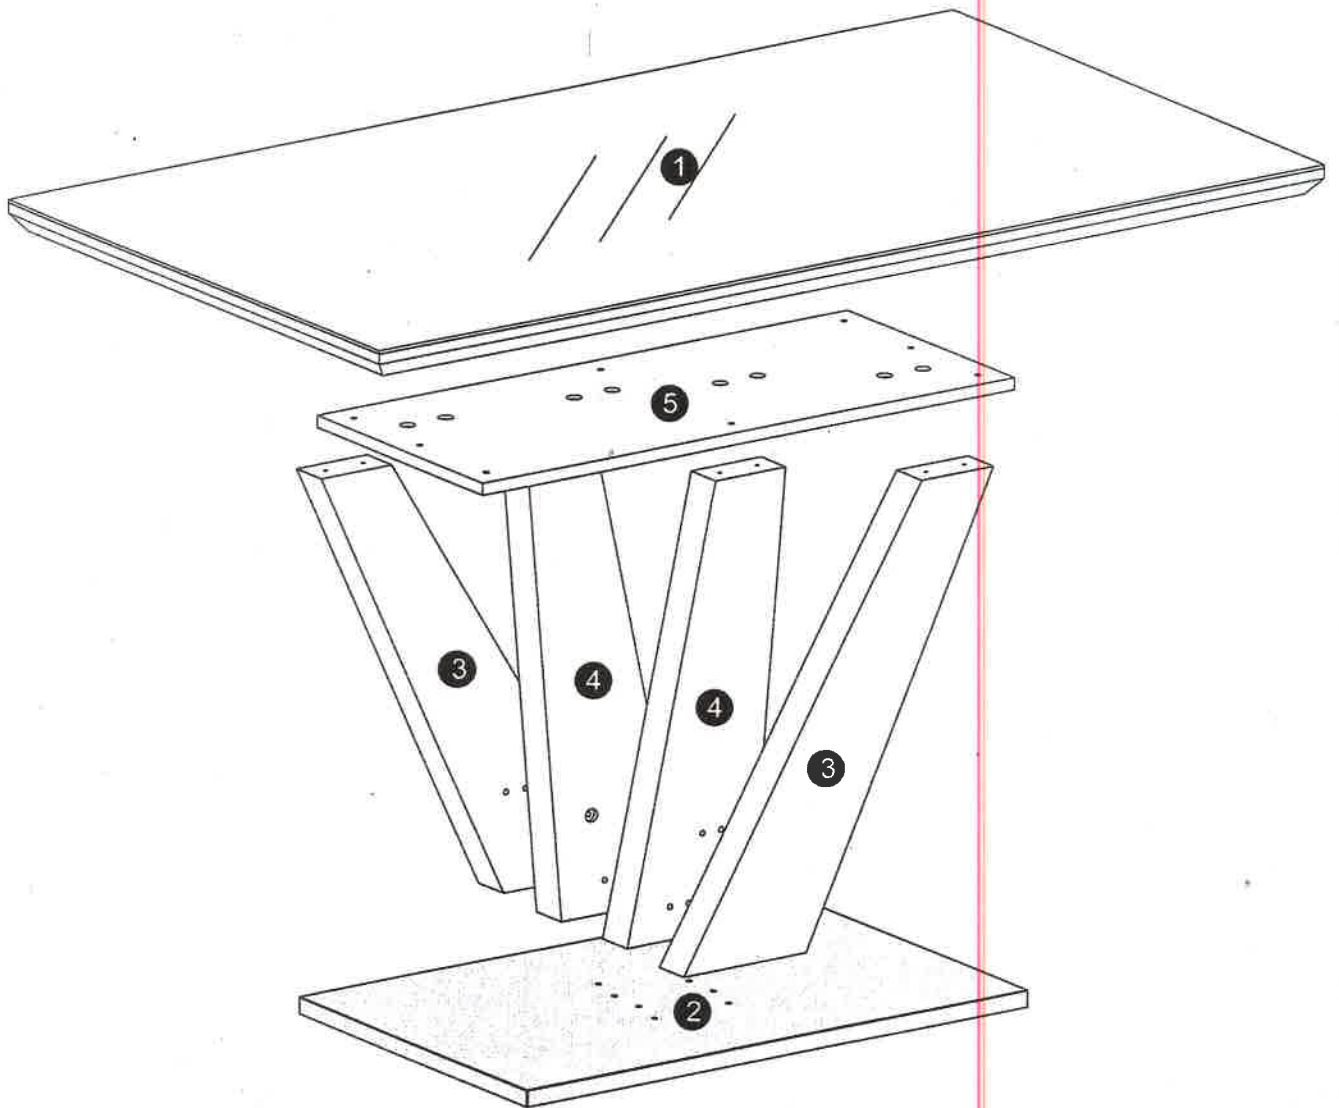

22390034-01

SAMUEL

2 PERS.

30 MIN

1

A	x 8
	
Φ8.0 x 40mm	
C	x 4
	
M6 x 70mm	
D	x 4
	
Φ16mm	

2

A	x 2
	
Φ8.0 x 40mm	
B	x 8
	
M6 x 40mm	
D	x 8
	
Φ16mm	
F	x 6
	
Φ19mm	

3

B	x 8
M6 x 40mm	

D	x 8
Φ16mm	

4

A	x 2
Φ8.0 x 40mm	

B	x 6
M6 x 40mm	

D	x 6
Φ16mm	