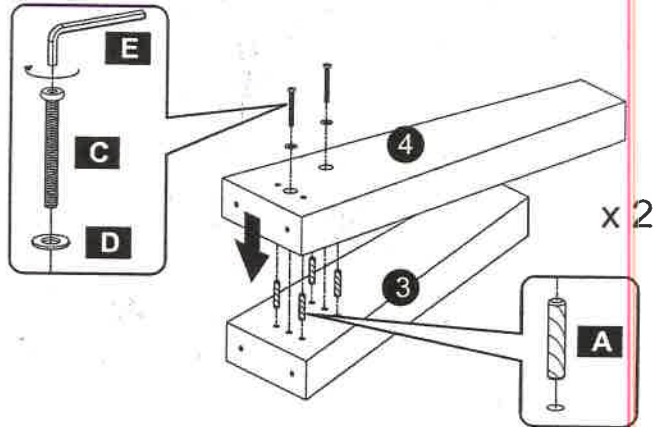

22390034-01

SAMUEL

2 PERS.

30 MIN

1

A	x 8
	
Φ8.0 x 40mm	
C	x 4
	
M6 x 70mm	
D	x 4
	
Φ16mm	

2

A	x 2
	
Φ8.0 x 40mm	
B	x 8
	
M6 x 40mm	
D	x 8
	
Φ16mm	
F	x 6
	
Φ19mm	

3

B	x 8
M6 x 40mm	

D	x 8
Φ16mm	

4

A	x 2
Φ8.0 x 40mm	

B	x 6
M6 x 40mm	

D	x 6
Φ16mm	