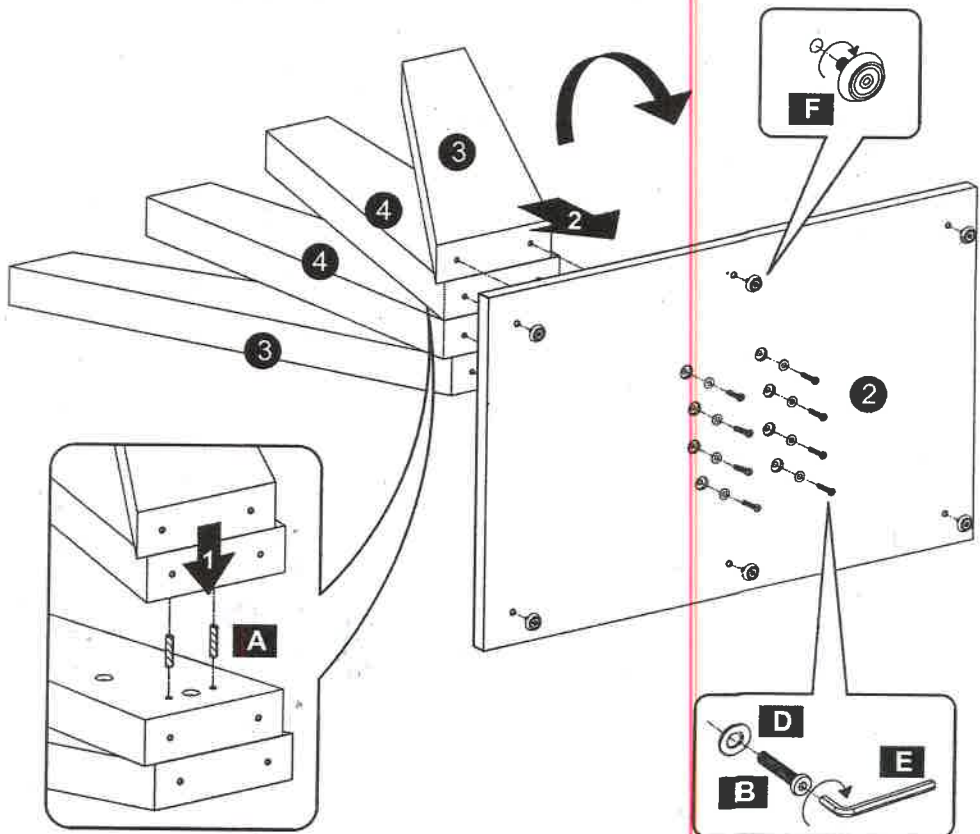

22390034-01

SAMUEL

2 PERS.

30 MIN

1

A	x 8
	
Φ8.0 x 40mm	
C	x 4
	
M6 x 70mm	
D	x 4
	
Φ16mm	

2

A	x 2
	
Φ8.0 x 40mm	
B	x 8
	
M6 x 40mm	
D	x 8
	
Φ16mm	
F	x 6
	
Φ19mm	

3

B	x 8
M6 x 40mm	

D	x 8
Φ16mm	

4

A	x 2
Φ8.0 x 40mm	

B	x 6
M6 x 40mm	

D	x 6
Φ16mm	