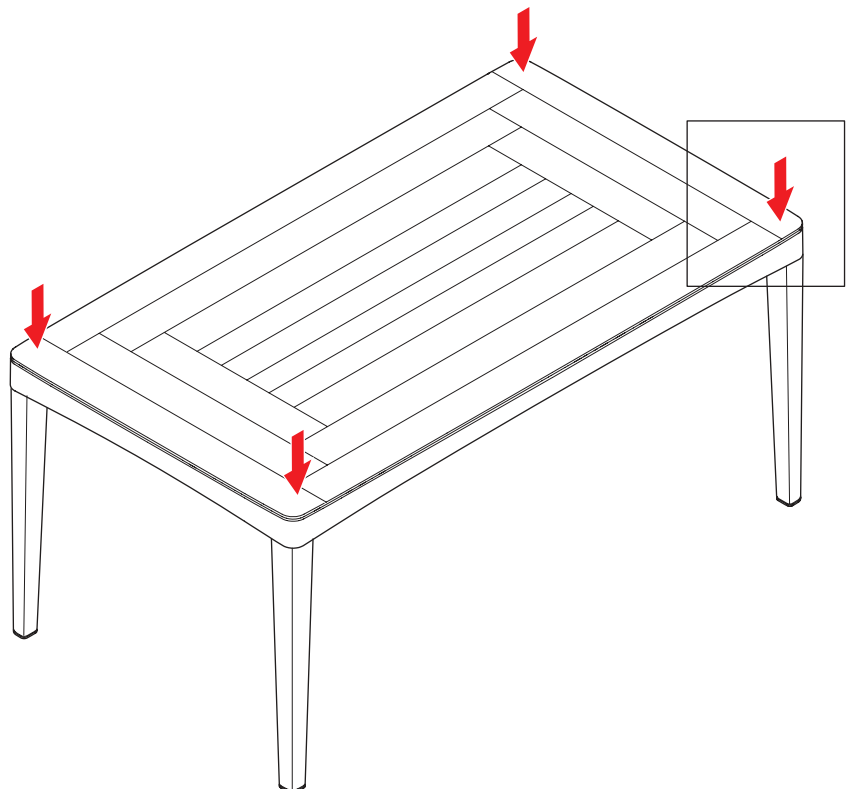

'GIRONA TABLE' V0.2 / 583435 / 442240

**ALLiBERT** 

Ericssonstraat 17 | 5121 MK Rijen | The Netherlands | [WWW.ALLIBERT-OUTDOOR.COM](http://WWW.ALLIBERT-OUTDOOR.COM)

7

2