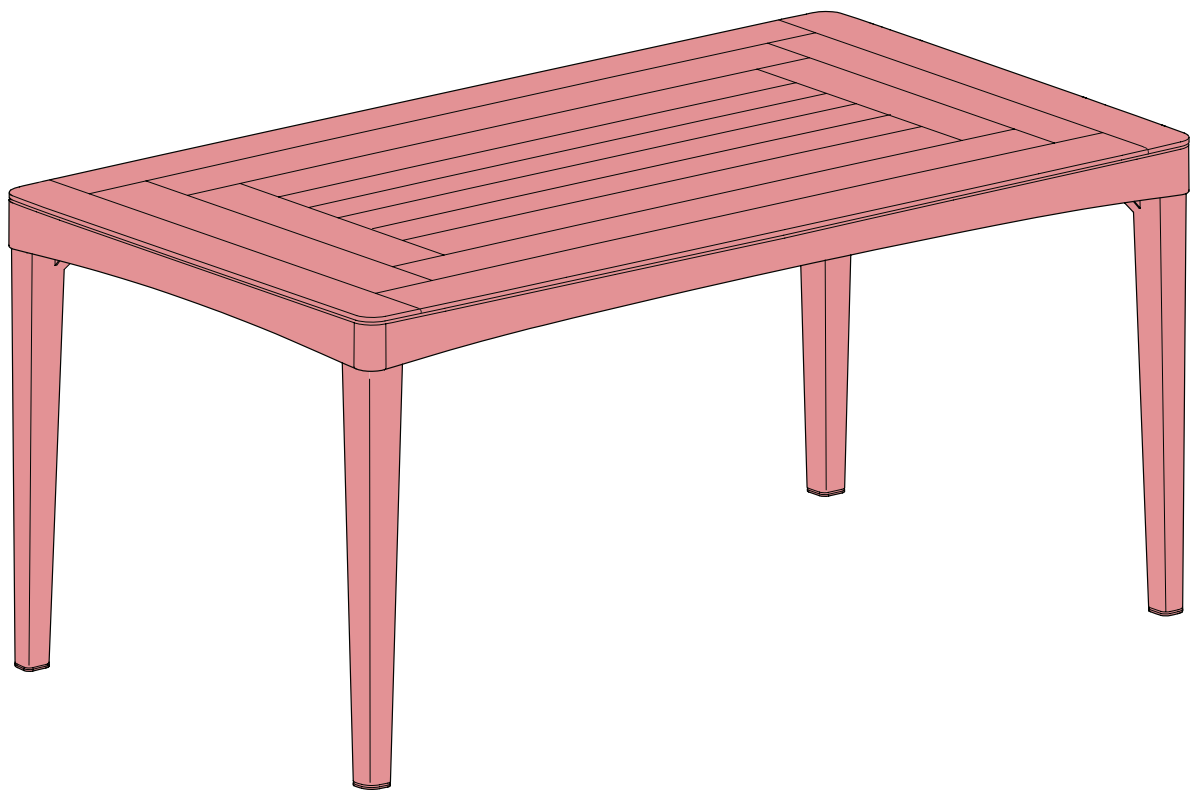

'GIRONA TABLE' V0.2 / 583435 / 442240

**ALLiBERT** 

Ericssonstraat 17 | 5121 MK Rijen | The Netherlands | [WWW.ALLIBERT-OUTDOOR.COM](http://WWW.ALLIBERT-OUTDOOR.COM)

7

2