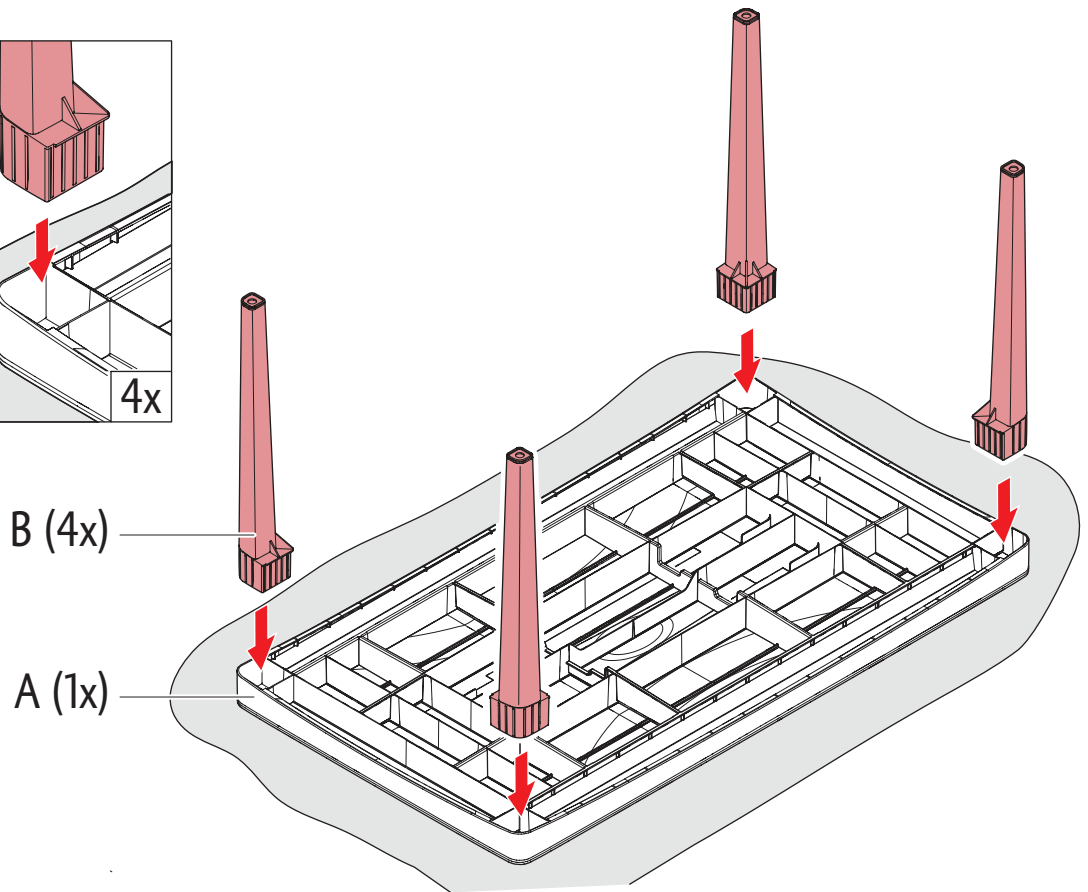

'GIRONA TABLE' V0.2 / 583435 / 442240

**ALLiBERT** 

Ericssonstraat 17 | 5121 MK Rijen | The Netherlands | [WWW.ALLIBERT-OUTDOOR.COM](http://WWW.ALLIBERT-OUTDOOR.COM)

7

2