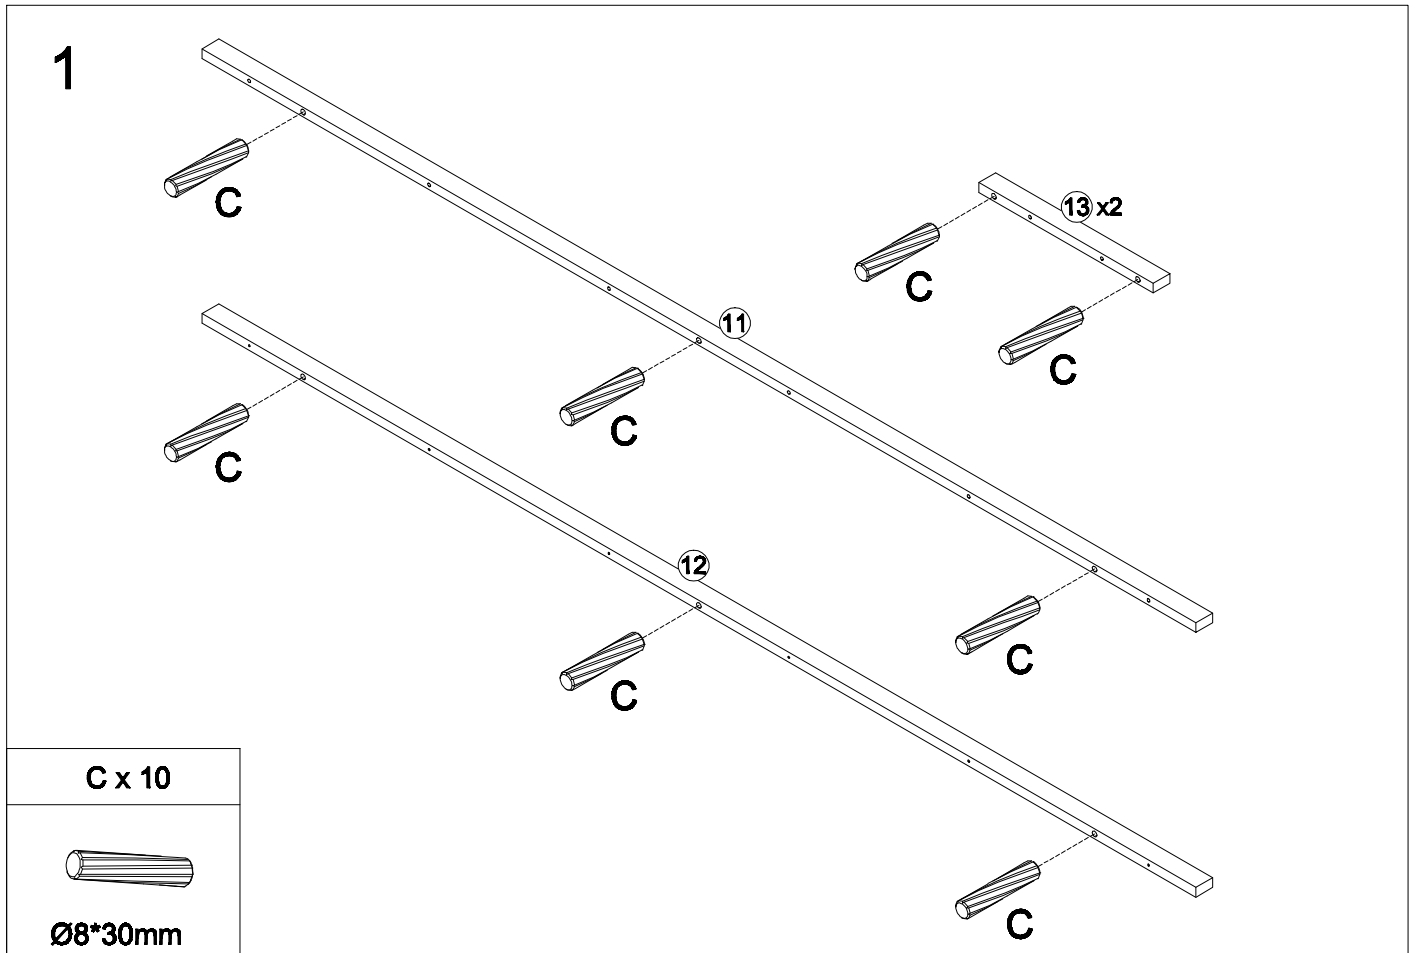

Assemble instruction

27980193-01

LOWBOARD

A x 12	B x 12	C x 30	D x 2	E x 20	F x 2
 Ø6*40mm	 Ø15*12mm	 Ø8*30mm	 Ø29mm	 Ø4*30mm	
I x 4	G x 6	J x 48	K x 4	L x 12	M x 4
 25*25*3mm		 Ø3.5*14mm	 M6*12mm	 M6*25mm	 M6*50mm
N x 8	O x 1	P x 2	Q x 12	S x 2	V x 10
 Ø7*38mm	 M4			 Ø4*50mm	 Ø12mm
W x 8	X x 8				
 Ø21mm	 Ø21mm				

2

V x 4
 Ø12mm
C x 8
 Ø8*30mm
E x 4
 Ø4*30mm

3

A x 8
 Ø6*40mm

4

V x 6

Ø12mm

E x 6

Ø4*30mm

5

E x 6

Ø4*30mm

6

C x 8
 Ø8*30mm
A x 4
 Ø6*40mm

7

C x 4
 Ø8*30mm

G x 2	J x 4
	
	Ø3.5*14mm

20

J x 24

Ø3.5*14mm