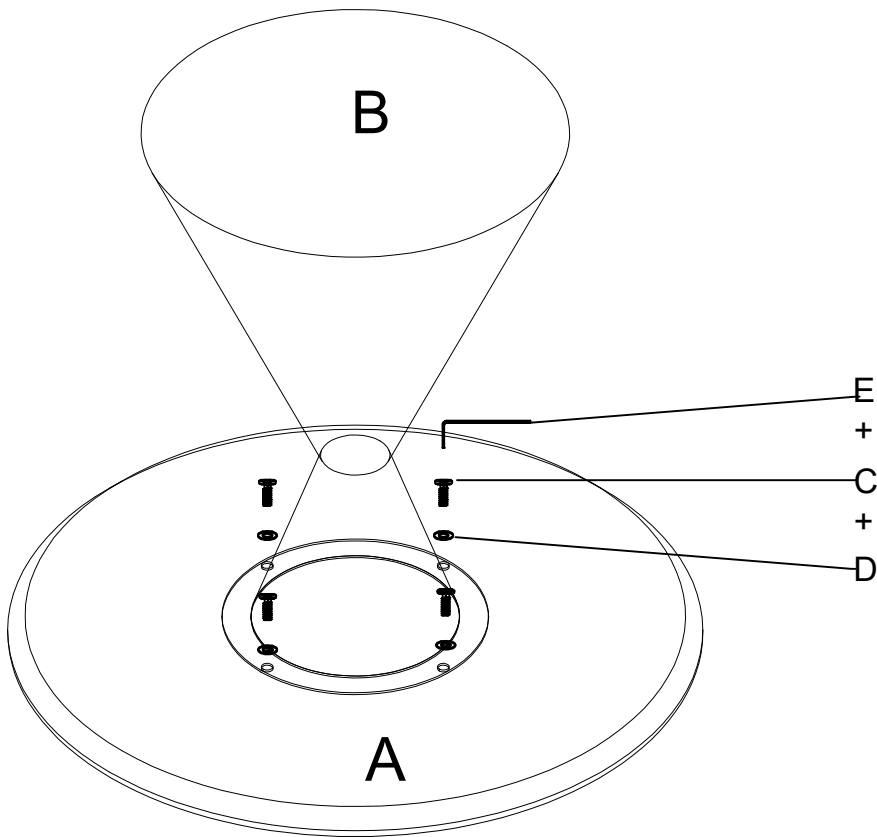

ASSEMBLY INSTRUCTIONS

74279-60
74276-60

A

B

C

Ø8mm x20mm - 04

D

M10mm - 04

E

5mm - 01

2 PERSON
ASSEMBLY

ABOUT 10
MIN ASSEMBLY