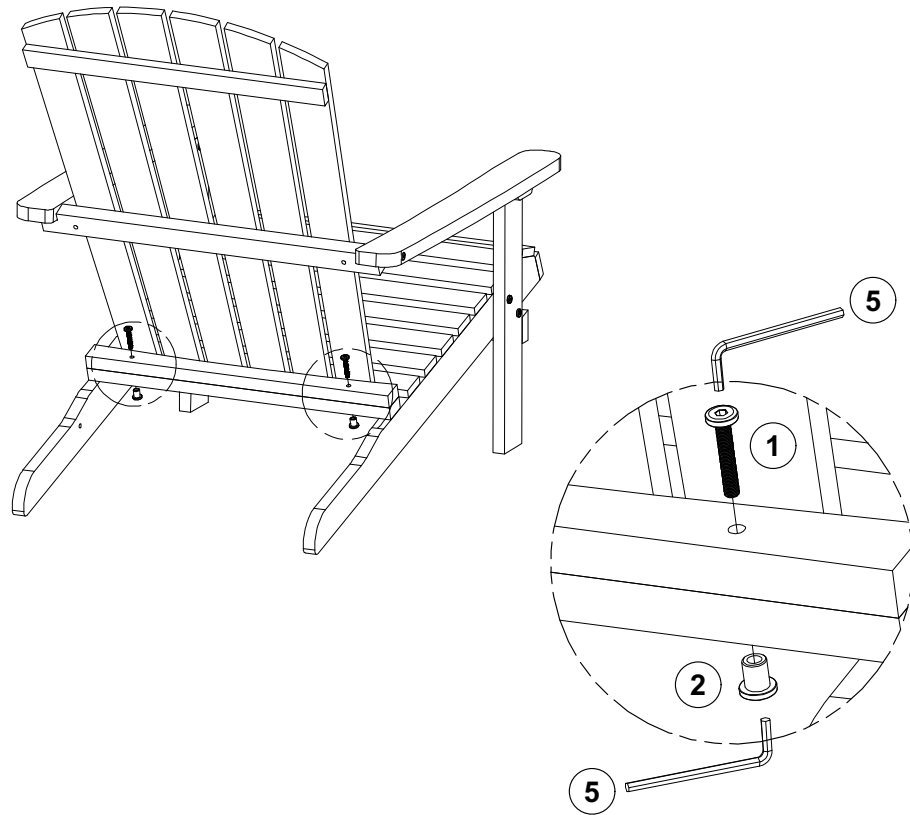

ASSEMBLY INSTRUCTIONS - 12540070/01

No	Name of Hardware	Fig	Q.ty	A	B	C	E			
1	Bolt M6x35		10							
2	Sleeve Nut 6x13		10					1x	1x	
3	Bolt M6x70		2							
4	Screw M6x30		2						1x	2x
5	Allen Key		2							

Step 1:

Step 2: