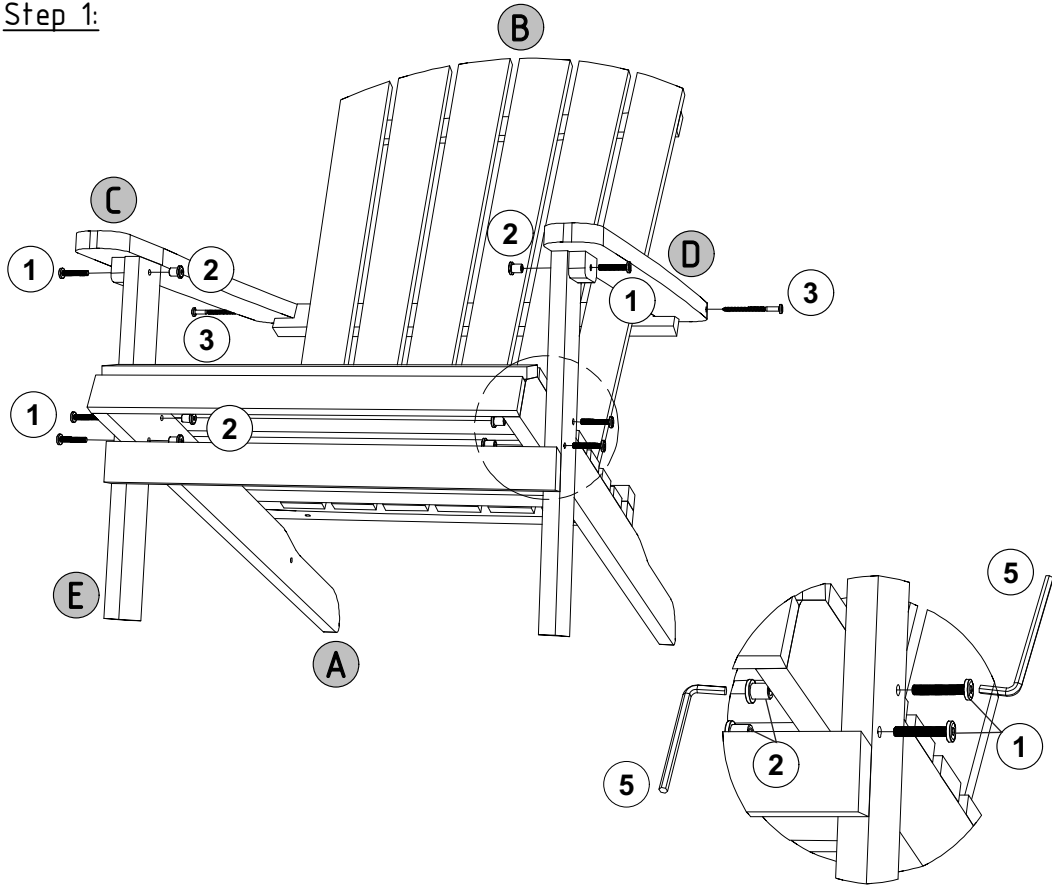

ASSEMBLY INSTRUCTIONS - 12540070/01

No	Name of Hardware	Fig	Q.ty	A	B	C	E			
1	Bolt M6x35		10							
2	Sleeve Nut 6x13		10					1x	1x	
3	Bolt M6x70		2							
4	Screw M6x30		2						1x	2x
5	Allen Key		2							

Step 1: