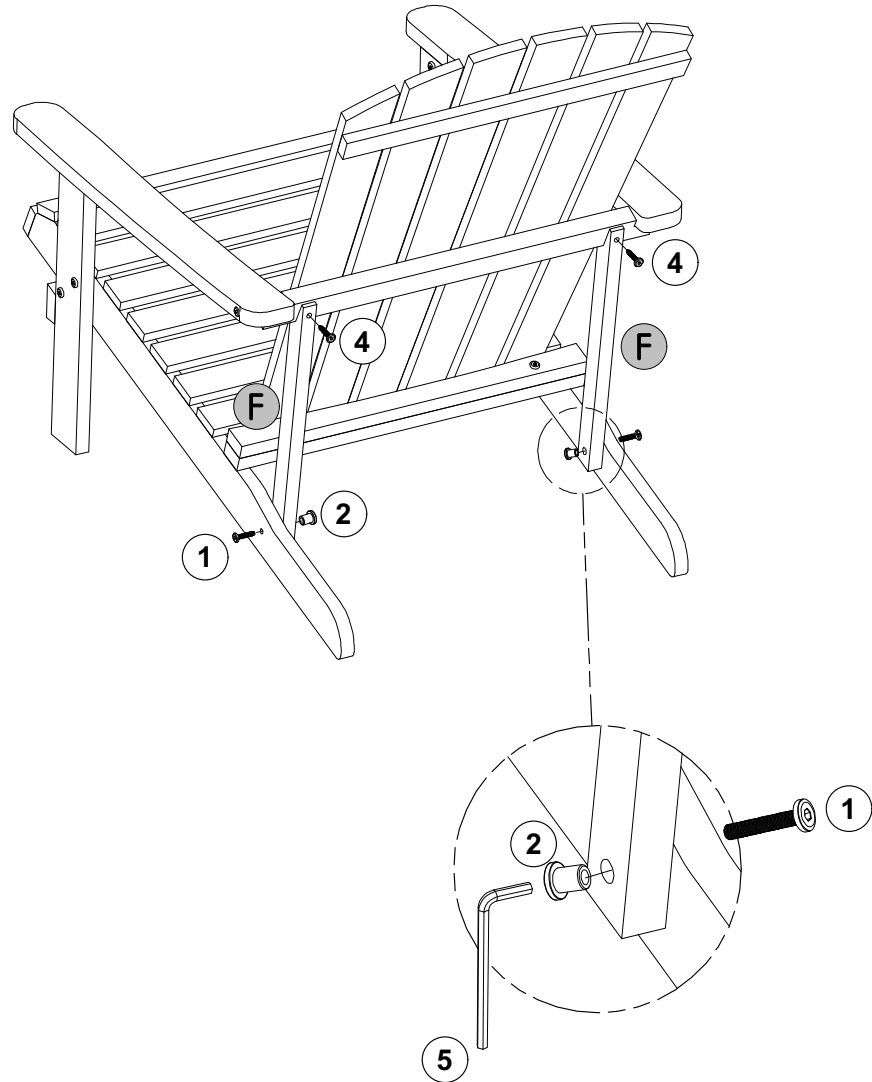

# ASSEMBLY INSTRUCTIONS - 12540070/01

| No | Name of Hardware | Fig   | Q.ty | A  | B   | C   | E   |   |    |    |
|----|------------------|---|------|--|---|---|---|---|----|----|
| 1  | Bolt M6x35       |  | 10   |  |  |  |  |   |    |    |
| 2  | Sleeve Nut 6x13  |  | 10   |  |   |   |   | 1x  | 1x |    |
| 3  | Bolt M6x70       |  | 2    |  |   |    |  |  |    |    |
| 4  | Screw M6x30      |  | 2    |  |   |   |   |   | 1x | 2x |
| 5  | Allen Key        |   | 2    |  |   |   |   |   |    |    |

**Step 1:**

**Step 2:**

Step 3:

Step 4: