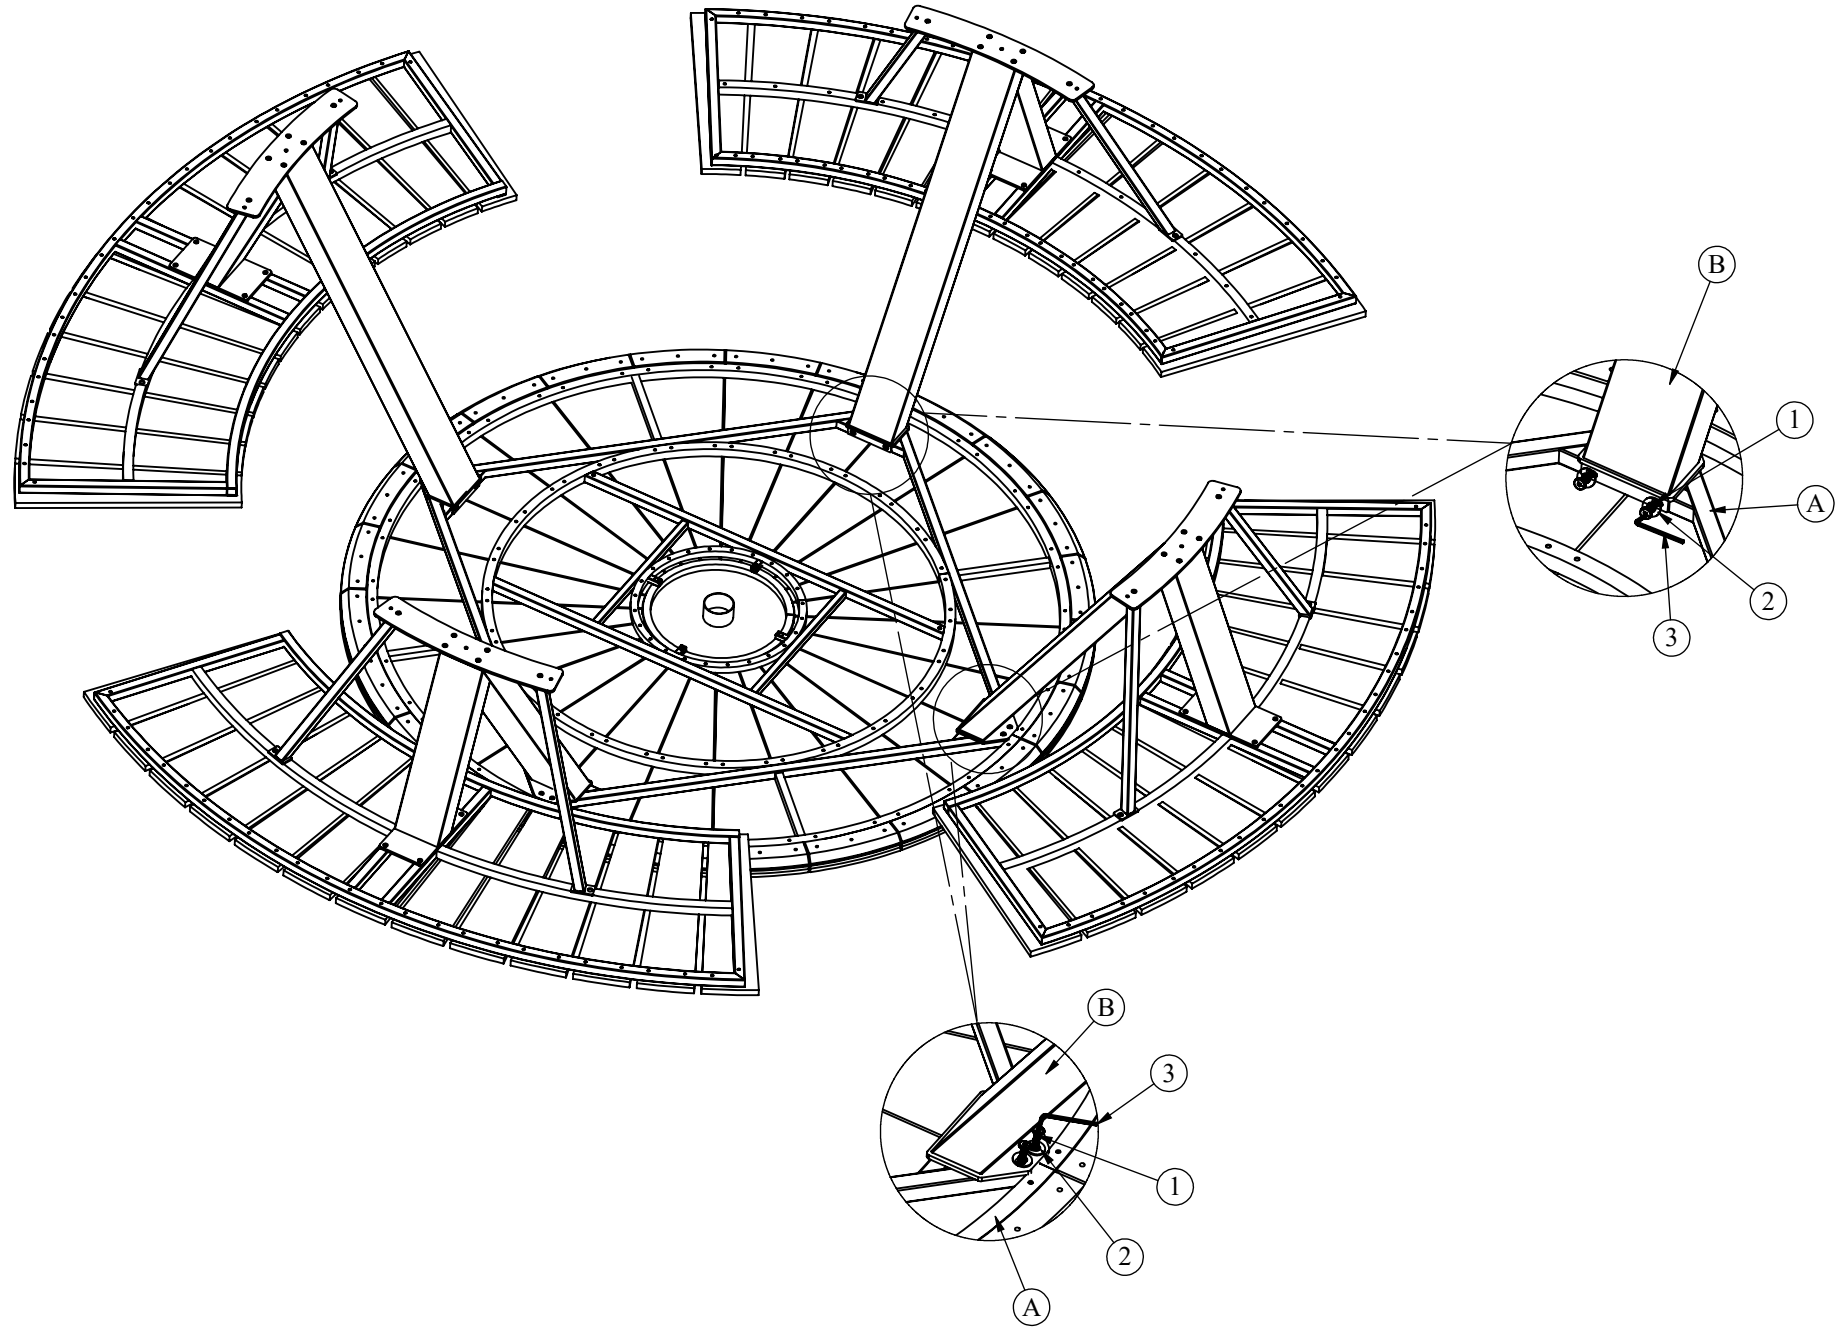

ASSEMBLY INSTRUCTION 24590038/01

A x 1

B x 4

C x 4

D x 4

E x 4

E'' x 4

No	Part Image	Part Name	Q.ty
1		Screw M6 x 20	64
2		Washer M6	64
3		Allenkey	1

Step 1

Step 2

Finish