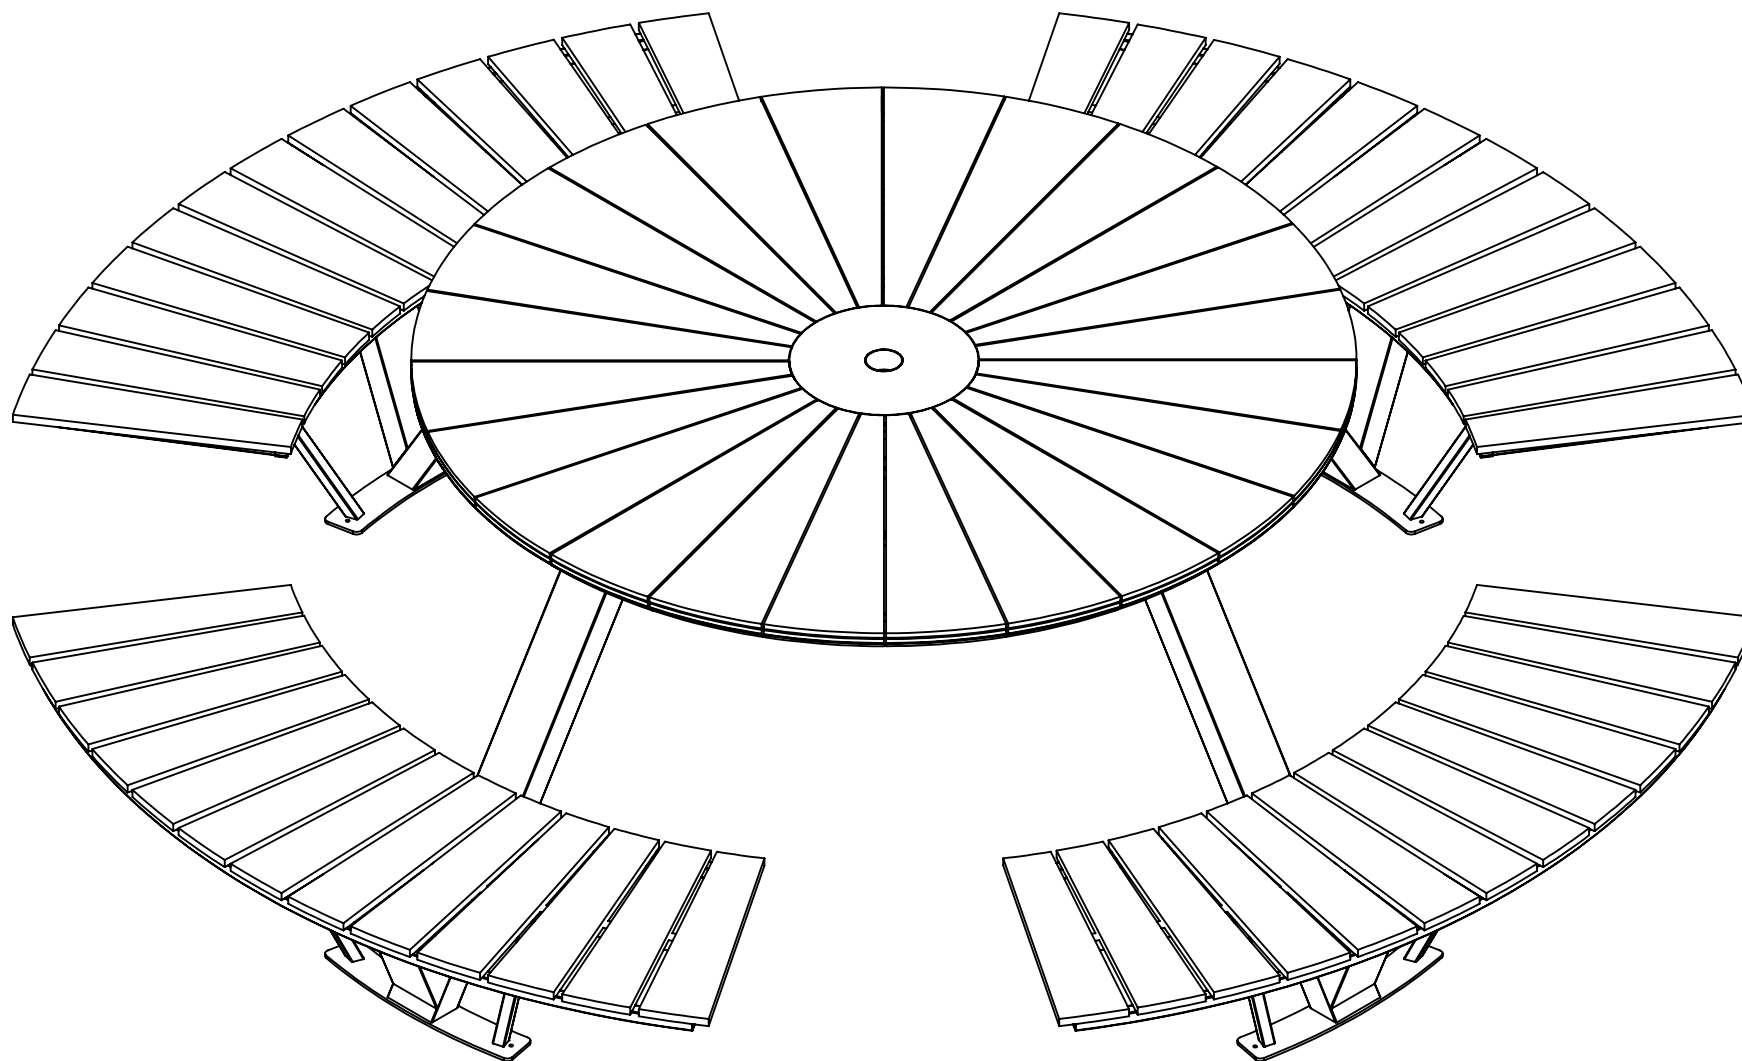

ASSEMBLY INSTRUCTION 24590038/01

A x 1

B x 4

C x 4

D x 4

E x 4

E'' x 4

No	Part Image	Part Name	Q.ty
1		Screw M6 x 20	64
2		Washer M6	64
3		Allenkey	1

Step 1

Step 2

Finish