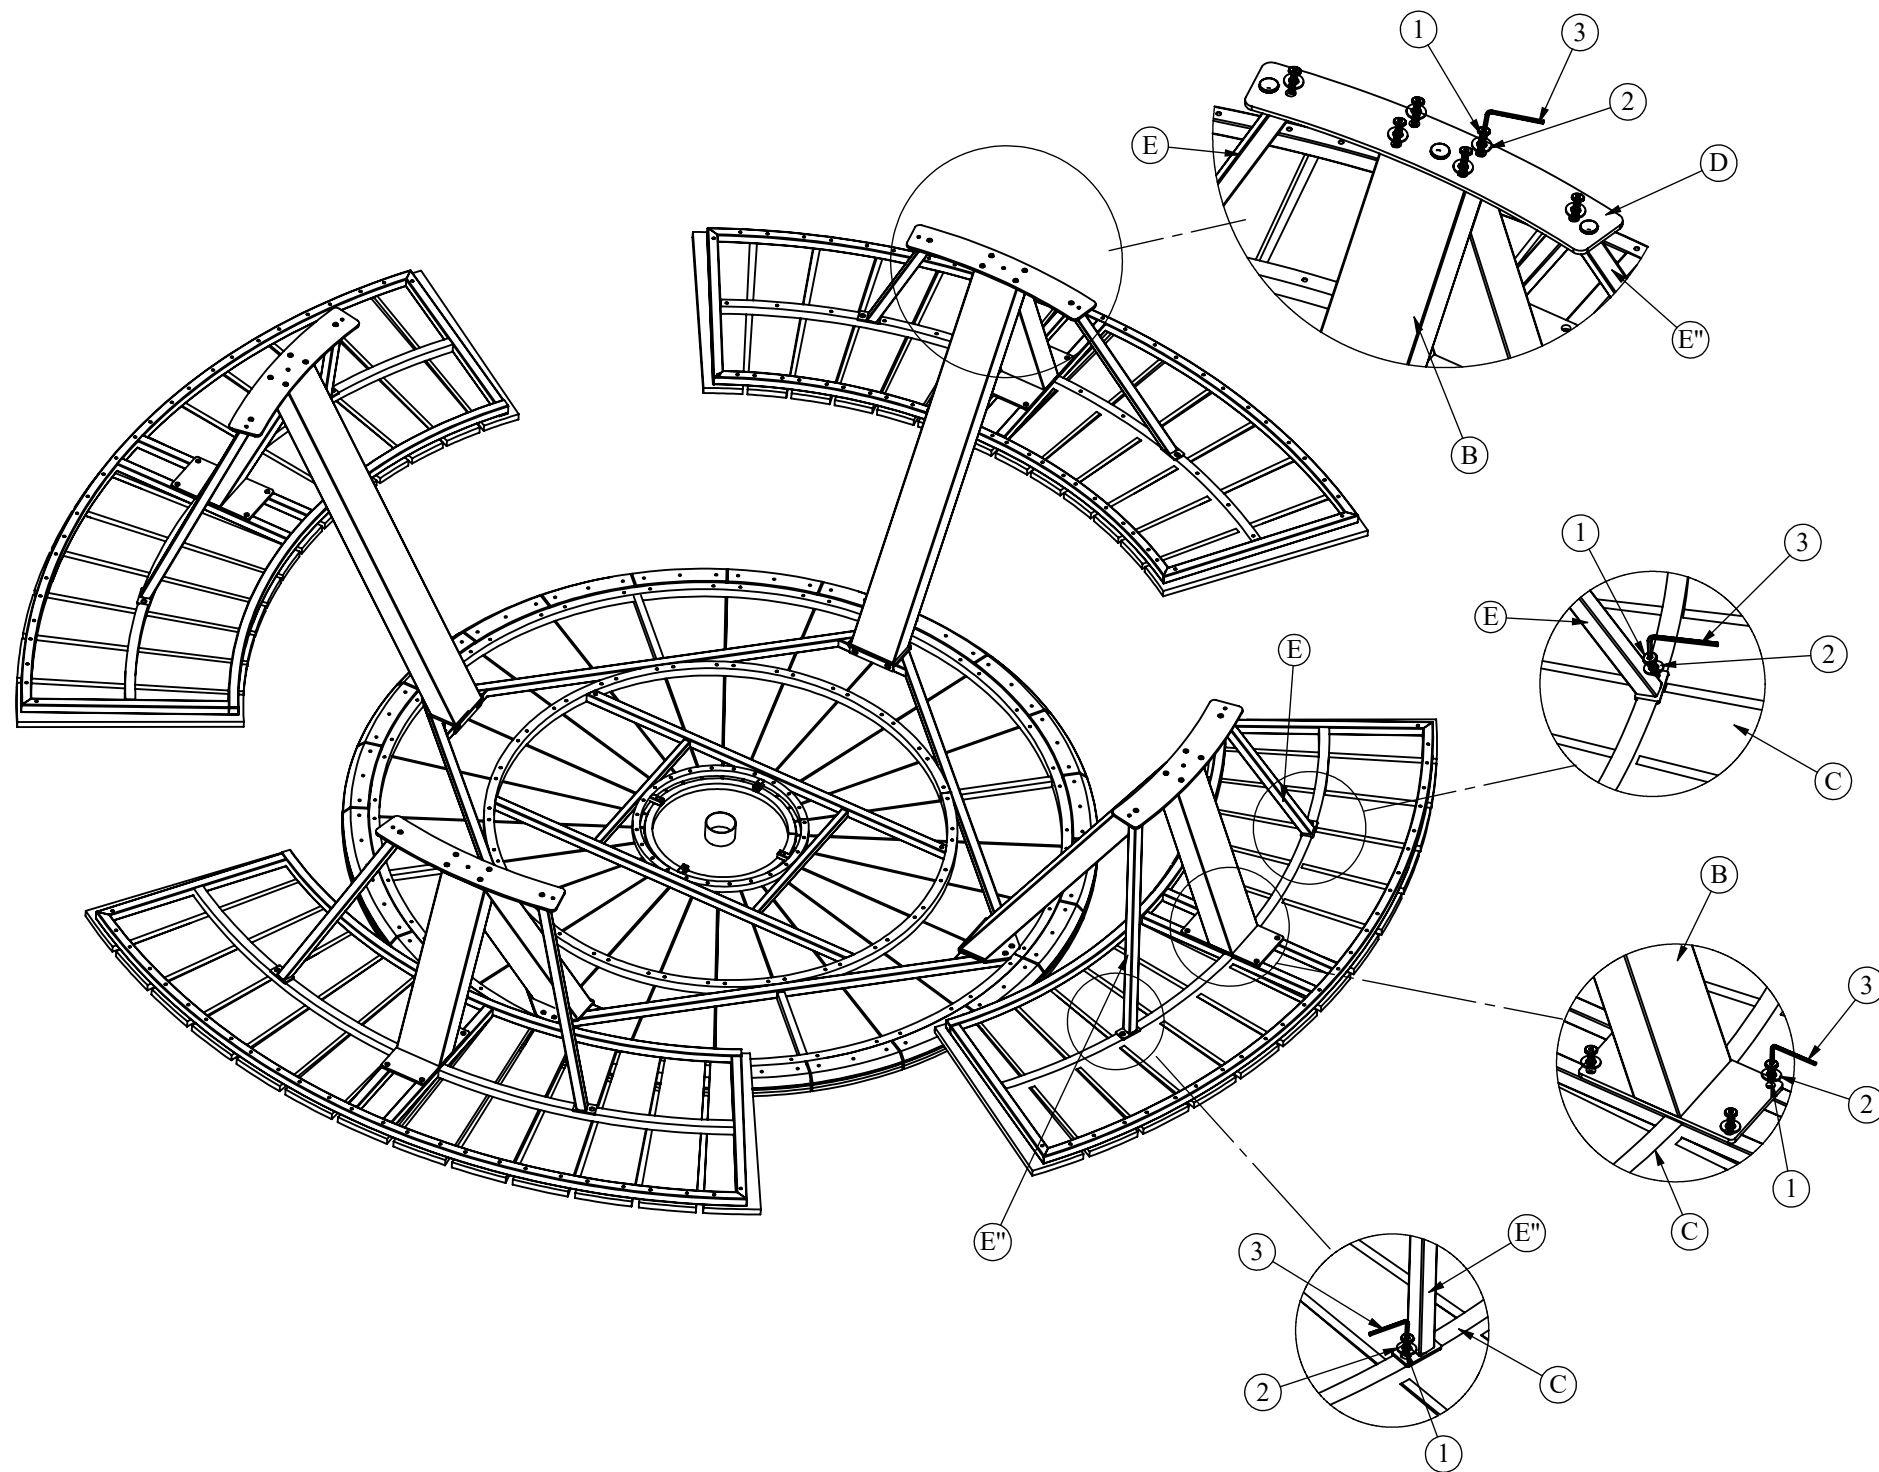

ASSEMBLY INSTRUCTION 24590038/01

A x 1

B x 4

C x 4

D x 4

E x 4

E'' x 4

No	Part Image	Part Name	Q.ty
1		Screw M6 x 20	64
2		Washer M6	64
3		Allenkey	1

Step 1

Step 2

Finish