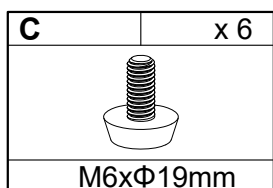

28580049-03

VEGAS

XXXLutz KG

Roemerstrasse 39

AT-4600 Wels, Austria

E-Mail: Info@xxxlutz.at

1

C	x 6
	
M6x19mm	

2

A	x 8
	
M6x12mm	

3

A	x 4
	
M6x12mm	

4

B	x 2
M6x40mm	

5

6

D	x 13
Φ4x12mm	