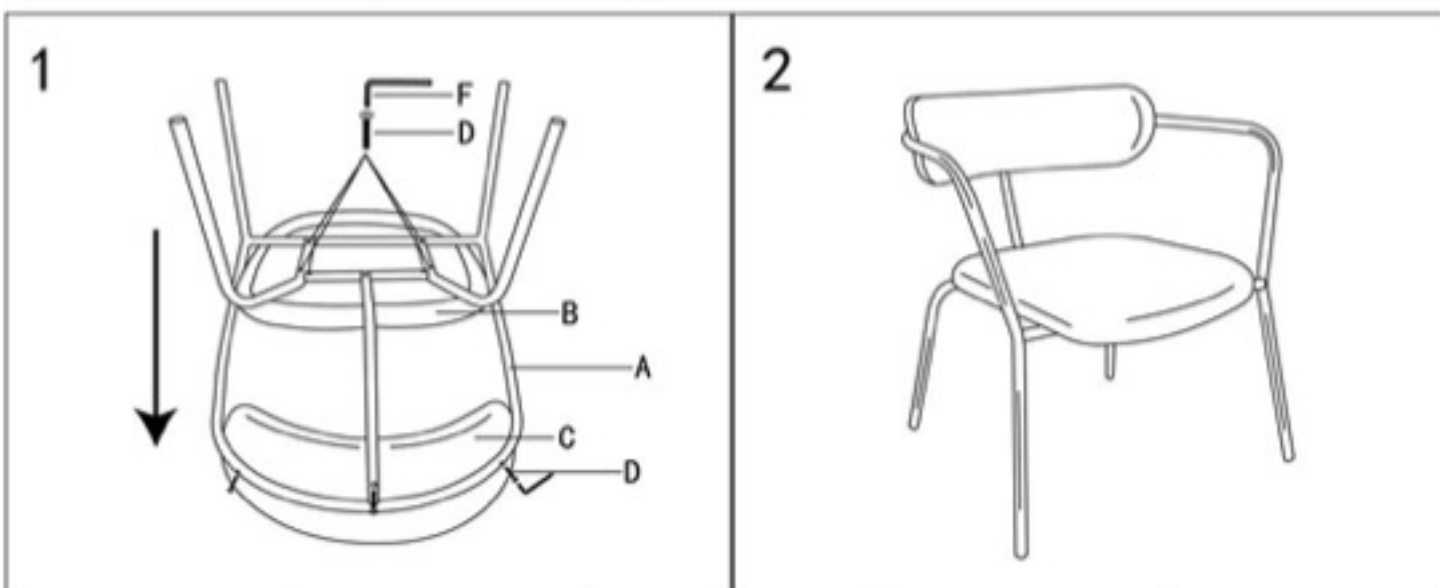

# Assembly Instruction (15546-440)

Art No.	Description
88888-2000	SP –Duffy Single Sofa - Screw set
88888-2002	SP - Duffy Single Sofa – Black leg
88888-2013	SP - Duffy Single Sofa –Seat Offwhite Teddy
88888-2014	SP - Duffy Single Sofa -Backrest Offwhite Teddy