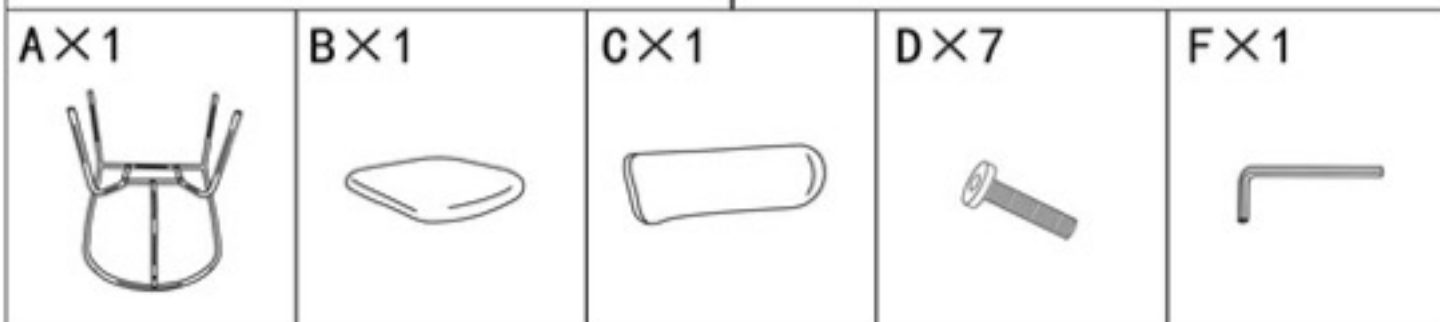

# Assembly Instruction (15546-440)

Art No.	Description
88888-2000	SP –Duffy Single Sofa - Screw set
88888-2002	SP - Duffy Single Sofa – Black leg
88888-2013	SP - Duffy Single Sofa –Seat Offwhite Teddy
88888-2014	SP - Duffy Single Sofa -Backrest Offwhite Teddy