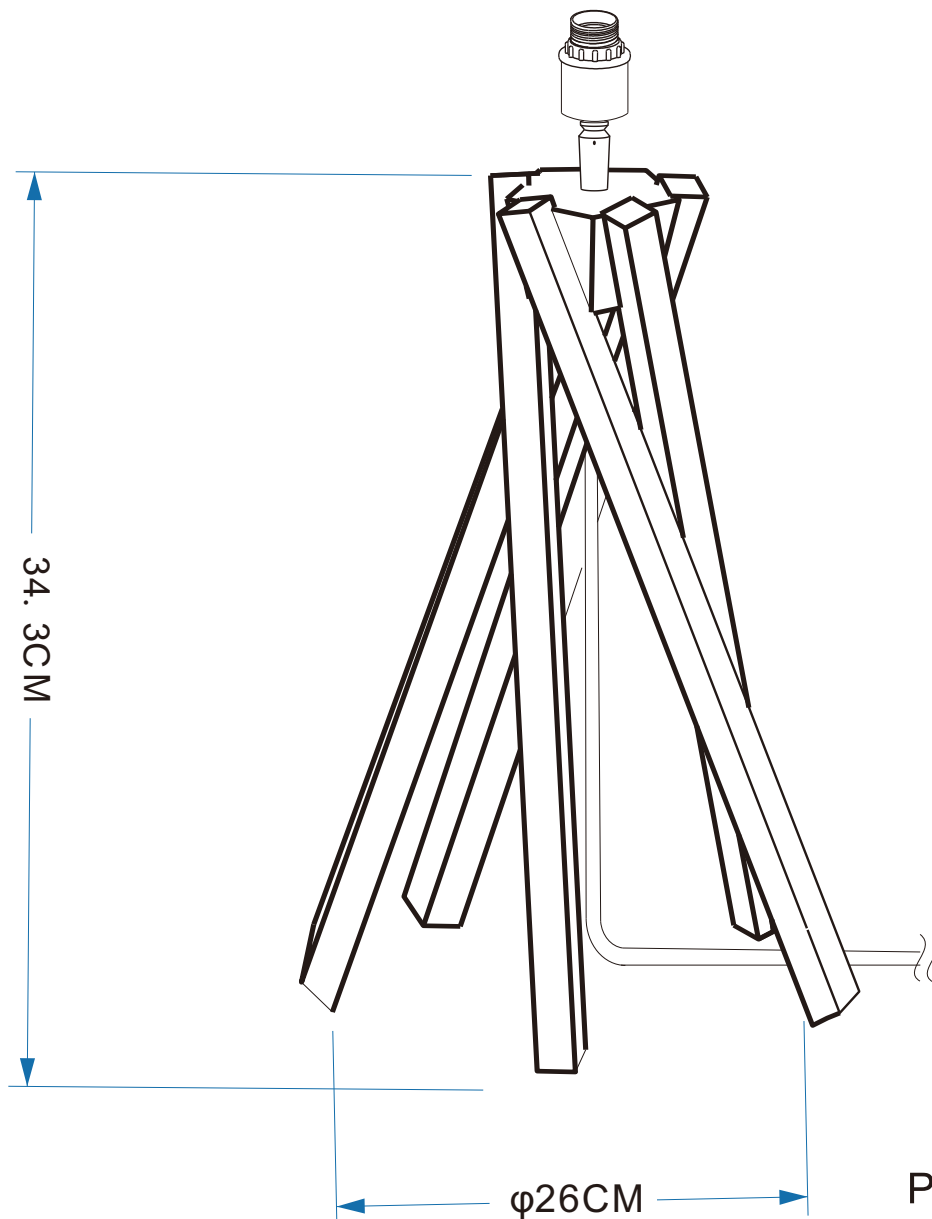

GOOD& MOJO

- Technical drawing & packing details -

KILIMANJARO/T

PACKING DETAILS

Box size: 10.5 X 8 X 40 CM

Total cbm: 0.003 cbm

G.w.: 0.5 KGS

N.w.: 0.4 KGS

Number of boxes: 1 pc