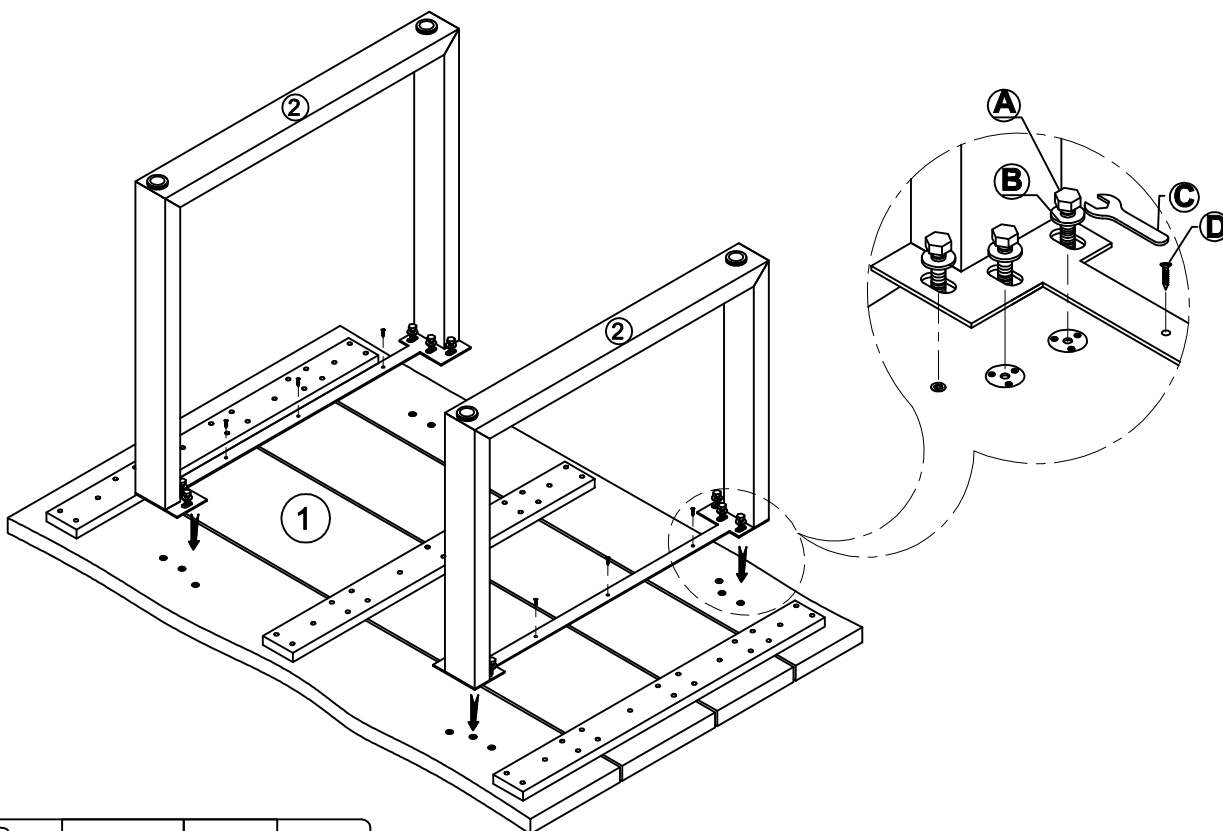

ASSEMBLY INSTRUCTIONS

ART . NO. 23310003/01

PARTS INCLUDED

- 1 . TOP : 1pc
- 2 . LEG : 2pcs

HARDWARE LIST

- A. BOLT (Ø8 x 20) : 12pcs
- B. WASHER (1 x Ø9 x Ø18) : 12pcs
- C. WRENCH (13 x 90) : 1pc
- D. SCREW 4 x 15 : 6pcs

ASSEMBLY INSTRUCTIONS

STEP 1

 A 12pcs	 B 12pcs	 C 1pc	 D 6pcs
---	---	---	--

STEP 2