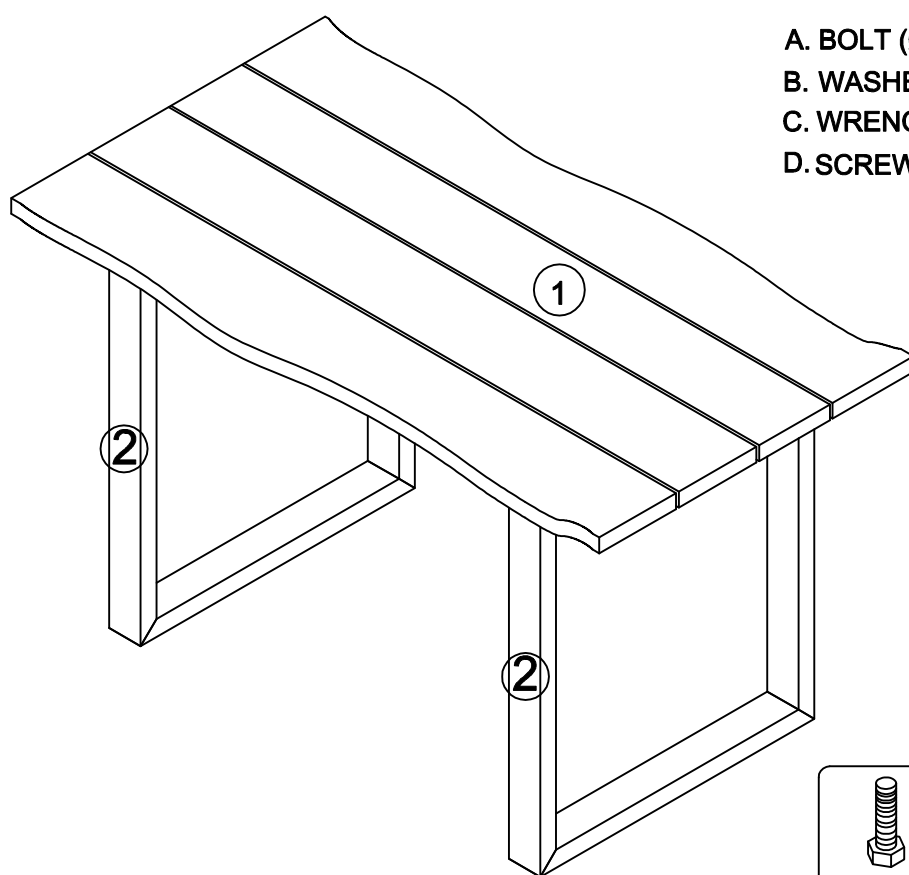

ASSEMBLY INSTRUCTIONS

ART . NO. 23310003/01

PARTS INCLUDED

- 1 . TOP : 1pc
- 2 . LEG : 2pcs

HARDWARE LIST

- A. BOLT (Ø8 x 20) : 12pcs
- B. WASHER (1 x Ø9 x Ø18) : 12pcs
- C. WRENCH (13 x 90) : 1pc
- D. SCREW 4 x 15 : 6pcs

ASSEMBLY INSTRUCTIONS

STEP 1

 A 12pcs	 B 12pcs	 C 1pc	 D 6pcs
---	---	---	--

STEP 2