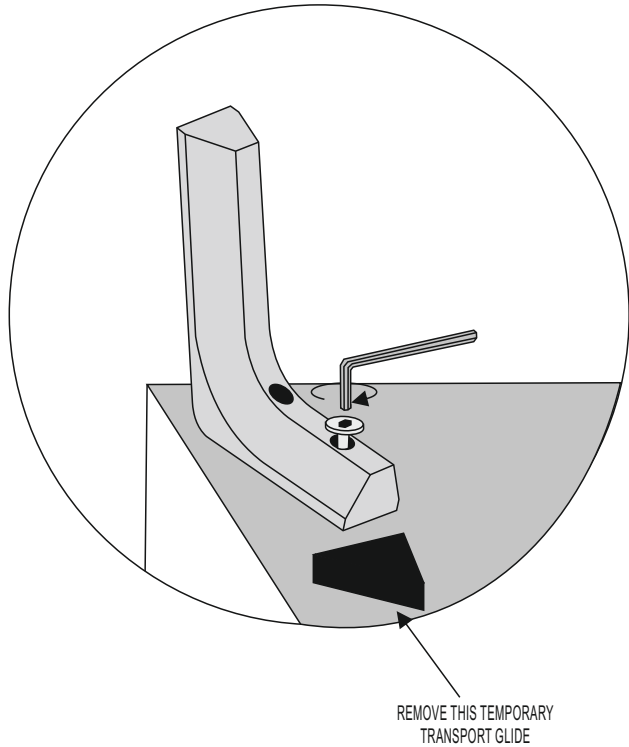

Namur

FOOT ASSEMBLY INSTRUCTION