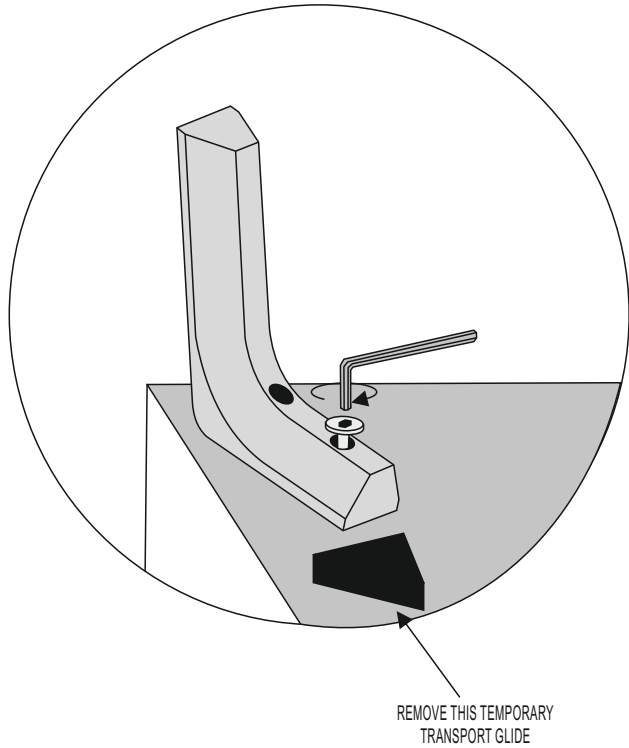

Namur

FOOT ASSEMBLY INSTRUCTION