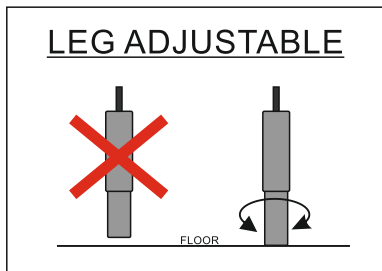

Namur

FOOT ASSEMBLY INSTRUCTION

4x - Xenia

1x - IMP-1218

8x - 6x50