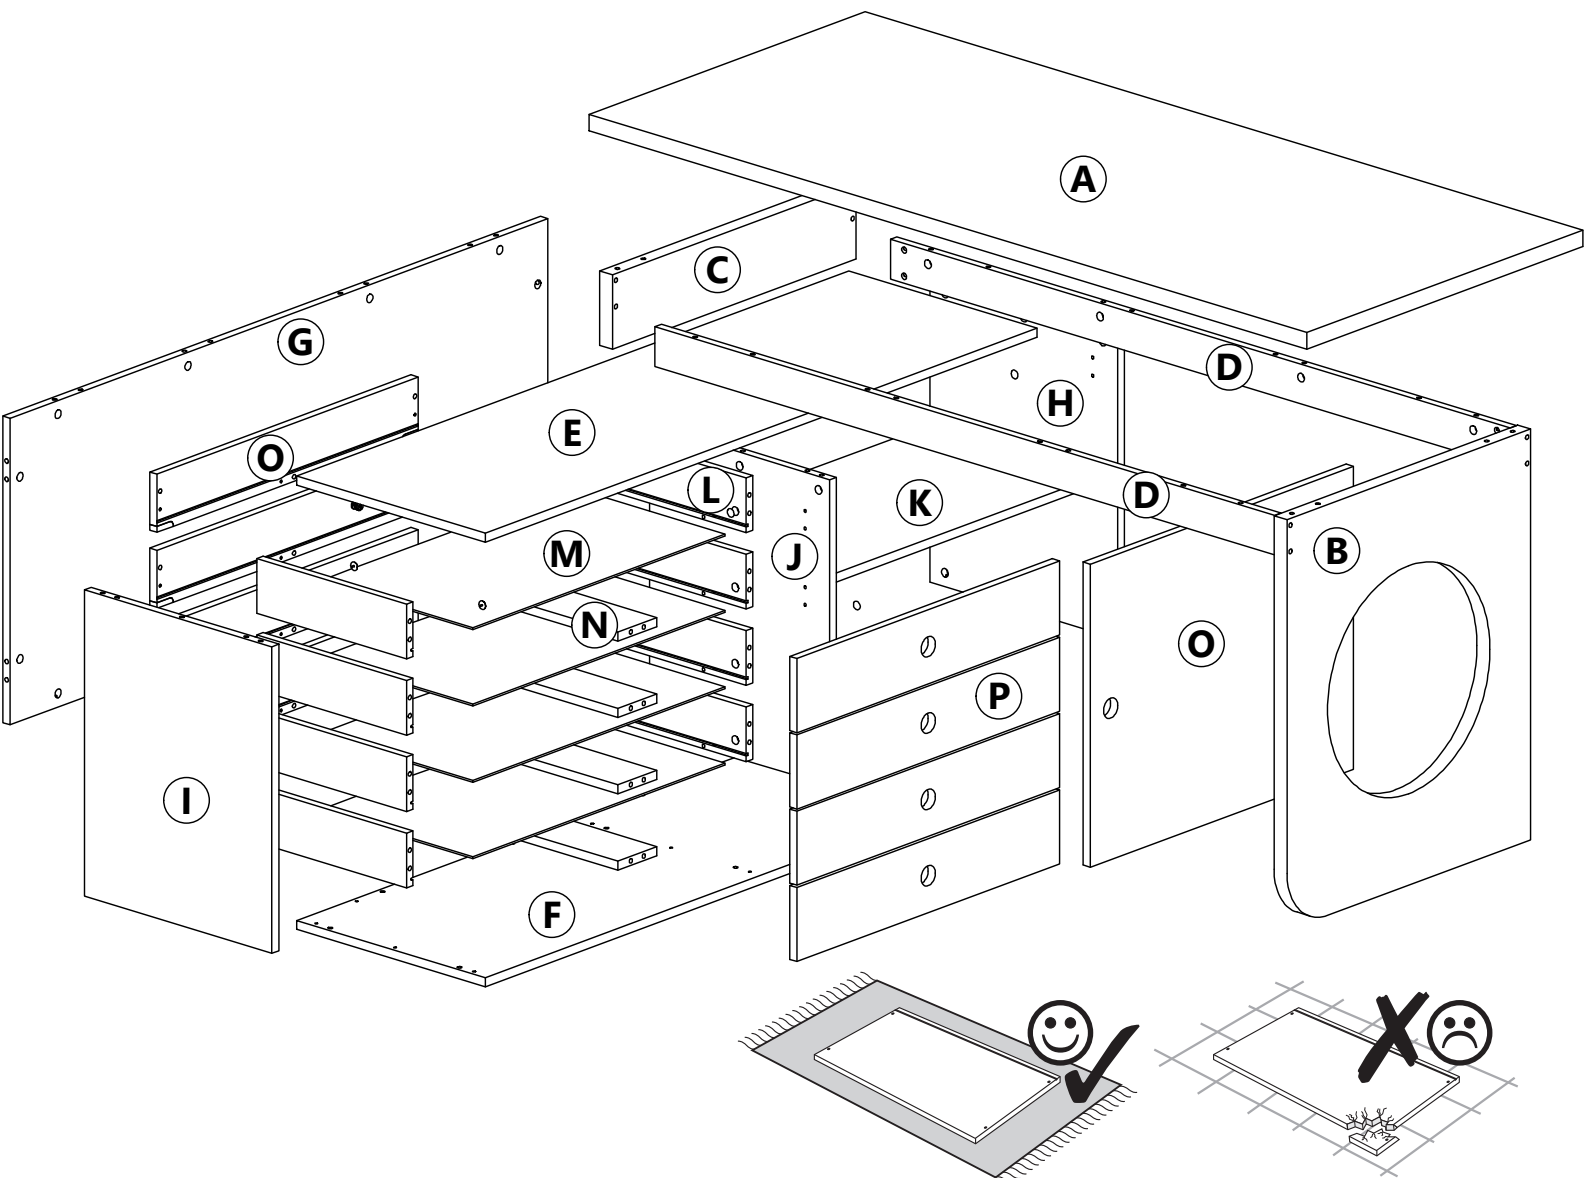

Total material list, hardware

A1 x 58 8x35 	A2 x 52 7x24 	A3 x 52 d15x16 	A4 x 8 Oak 	A5 x 4 360mm 	A6 x 2 o35
A7 x 1 	A8 x 16 6.3x11 	A9 x 4 3.5x15 	A10 x 2 4x50 	A11 x 8 M6x65 	A12 x 8 10x13
A13 x 5 o39x29 	A14 x 5 4x30 	A15 x 7 28/3 	A16 x 1 4mm 	A17 x 4 	A18 x 16 White