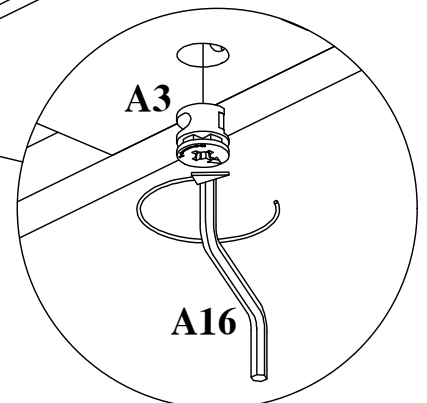

Total material list, hardware

A1 x 58 8x35 	A2 x 52 7x24 	A3 x 52 d15x16 	A4 x 8 Oak 	A5 x 4 360mm 	A6 x 2 o35 
A7 x 1 	A8 x 16 6.3x11 	A9 x 4 3.5x15 	A10 x 2 4x50 	A11 x 8 M6x65 	A12 x 8 10x13 
A13 x 5 o39x29 	A14 x 5 4x30 	A15 x 7 28/3 	A16 x 1 4mm 	A17 x 4 	A18 x 16 White 

Assembly instructions, 9

A3 x 24

d15x16

A18 x 16

White

A16 x 1

4mm

Assembly instructions, 11

Assembly instructions, 12

2.

3.

Assembly instructions, 13

If necessary
door position
and line can be
adjusted by
adjusting the
hinges !

Assembly instructions, 14

A1 x 16

8x35

28/3

A16 x 1

4mm

A3 x 8

d15x16

Assembly instructions, 16

Assembly instructions, 17

Assembly instructions, 18