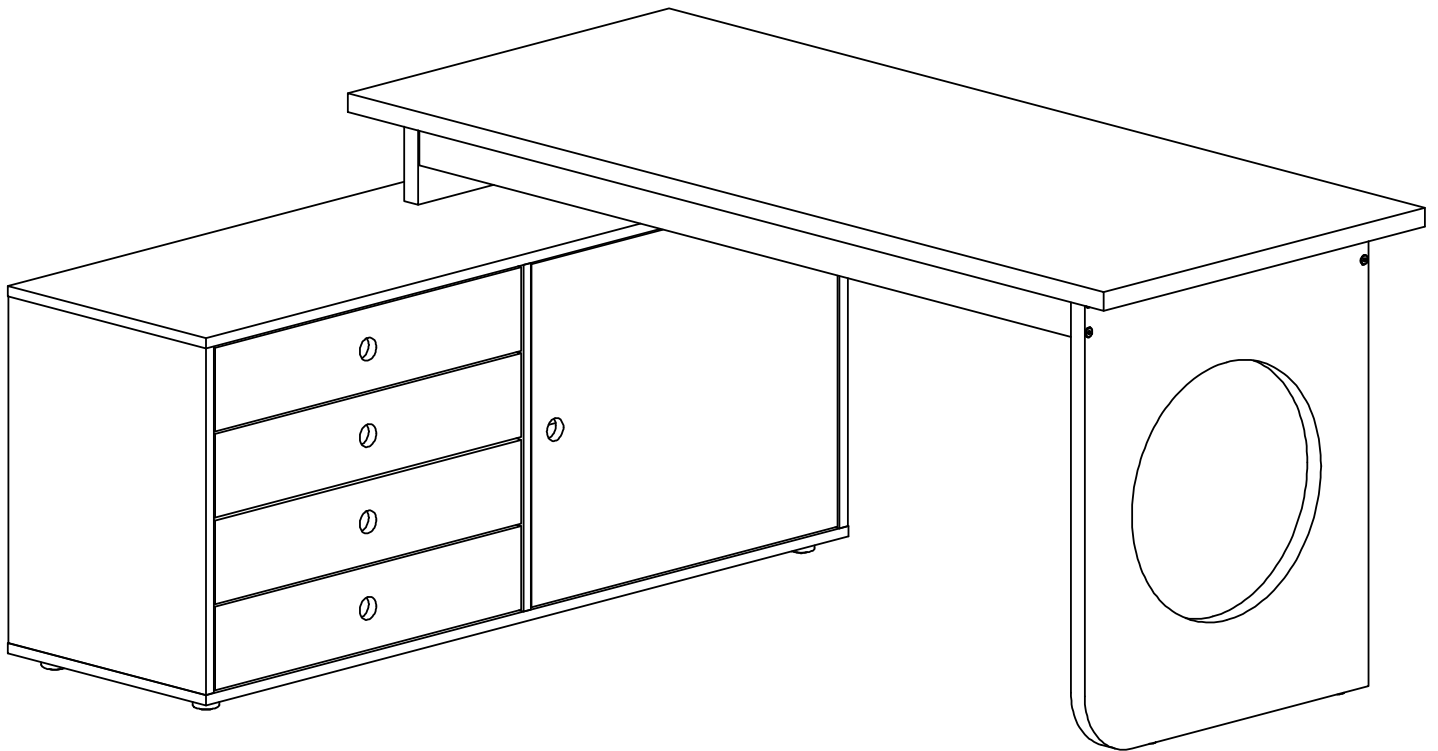

Assembly Instruction

Bau Workstation

1600 x 1360 x 750

Right Hand

29520023/01

9007019015620

Tools needed

Don't use!!!