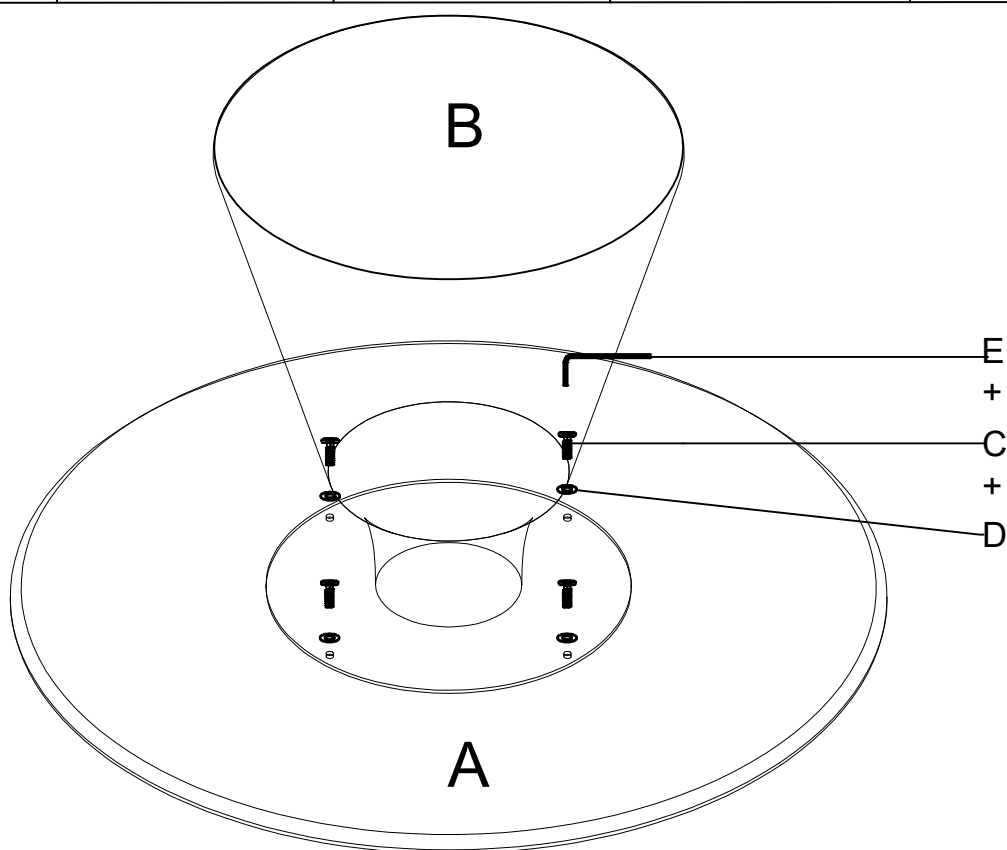

ASSEMBLY INSTRUCTIONS

74287-120

74288-120

74290-120

A

B

C

Ø8mm x20mm - 04

D

M10mm - 04

E

5mm - 01

2 PERSON
ASSEMBLY

ABOUT 12
MIN ASSEMBLY