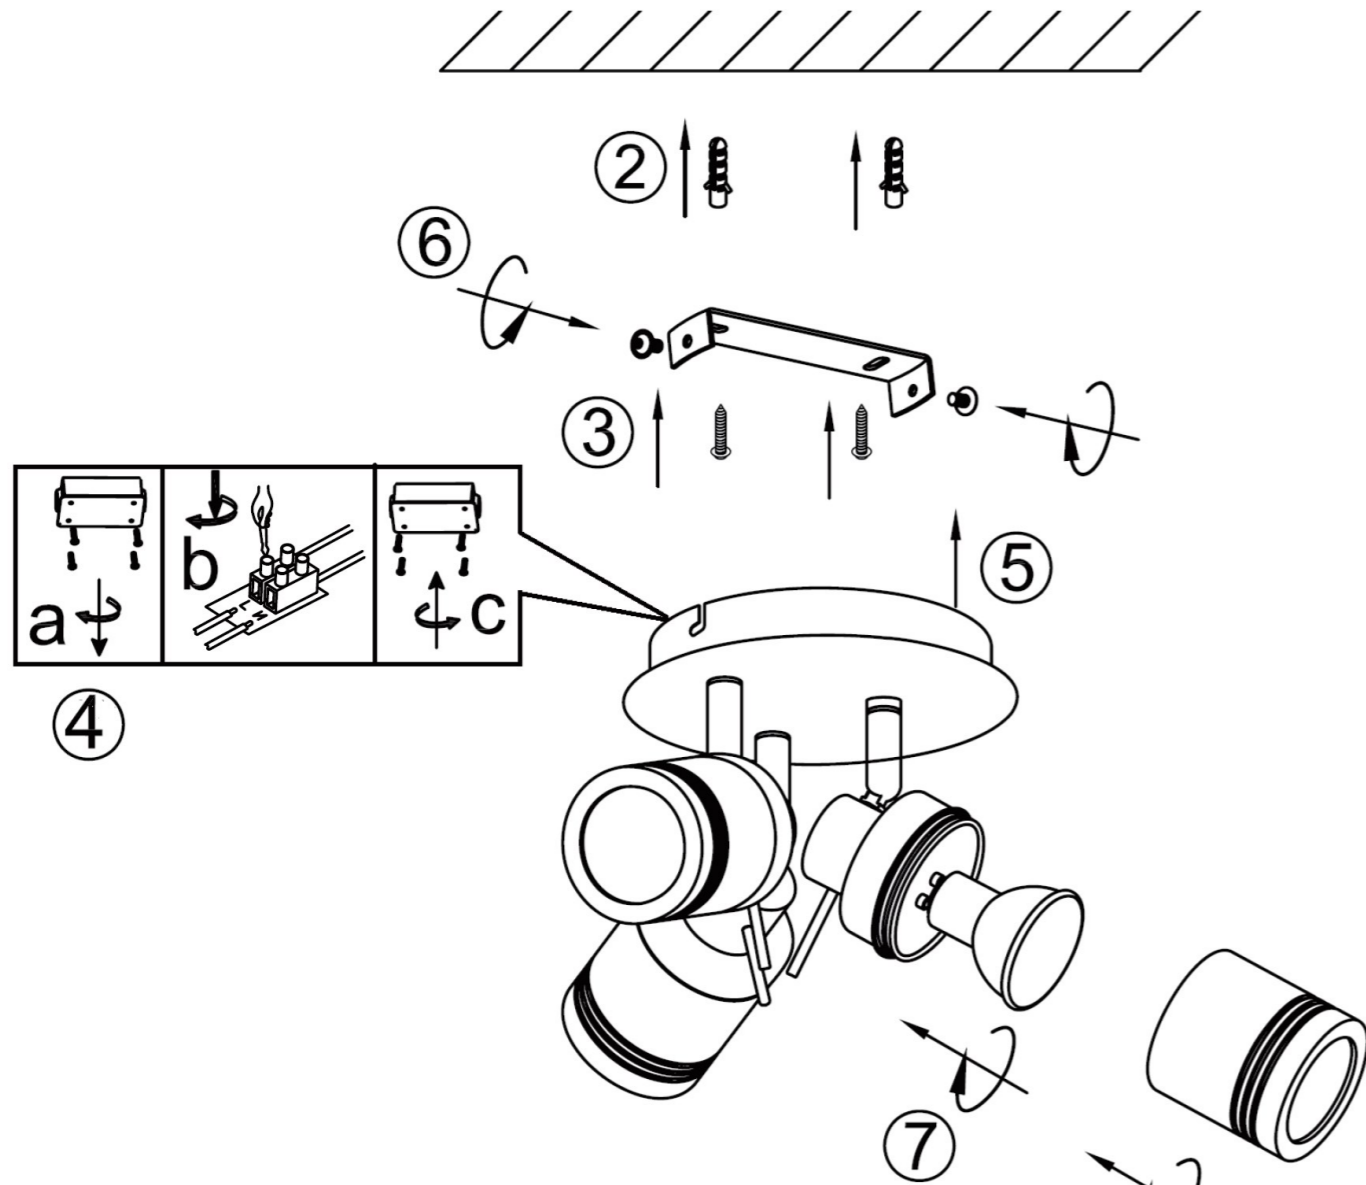

**MAINS SUPPLY**

**LIGHT FITTING**

LIVE - Possible colours : Red or Brown  LIVE  
 NEUTRAL - Possible colours : Black or Blue  NEUTRAL

IP44

Q.C APPROVED  
23/08/2022  
ISSUE 3