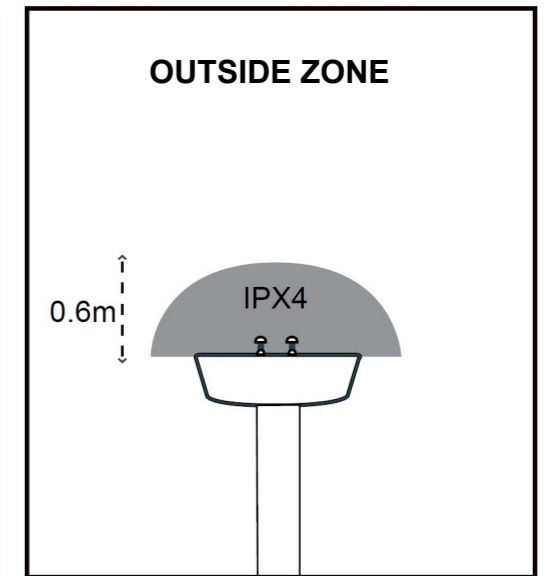

**MAINS SUPPLY**

**LIGHT FITTING**

LIVE - Possible colours : Red or Brown  LIVE  
 NEUTRAL - Possible colours : Black or Blue  NEUTRAL

IP44

Q.C APPROVED  
23/08/2022  
ISSUE 3