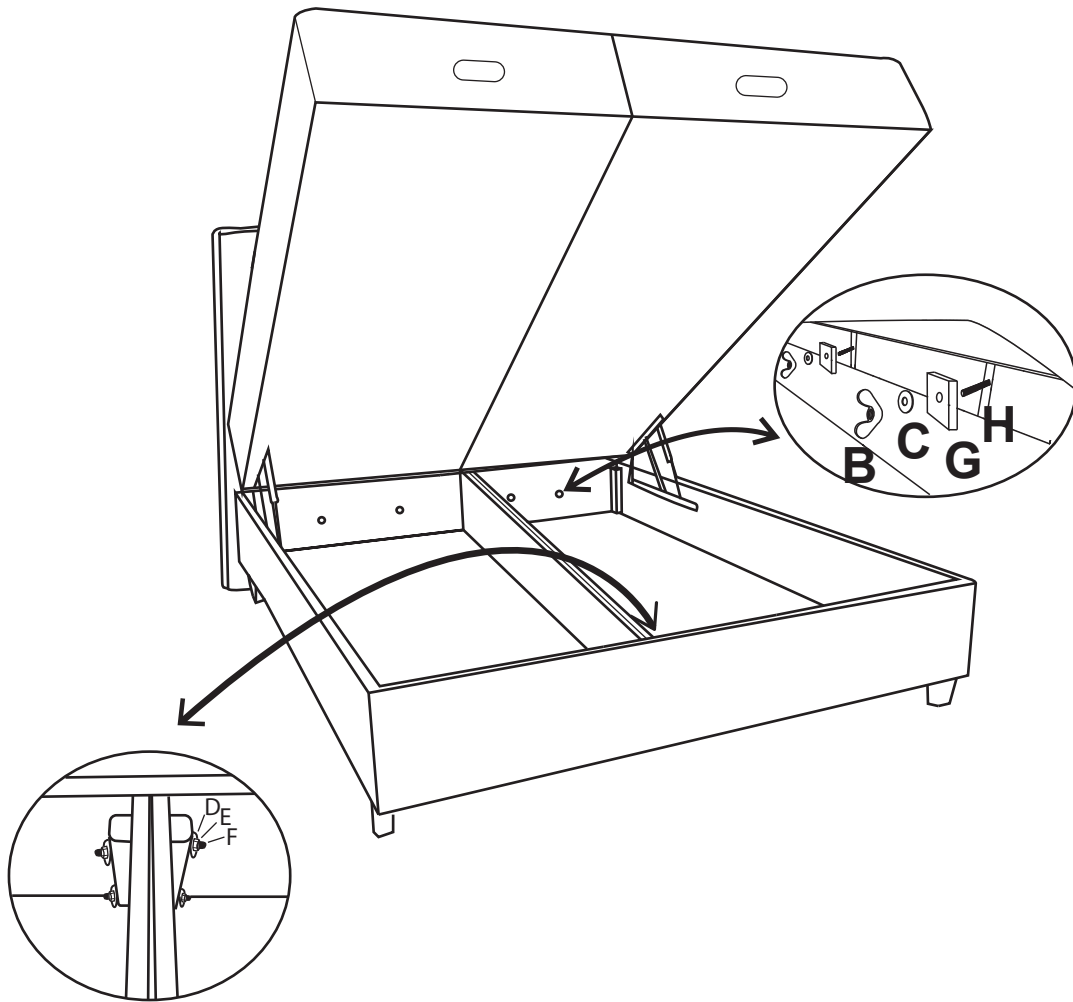

# ADORA

(HR) ŠEMA MONTAŽE  
(GB) ASSEMBLY INSTRUCTION  
(DE) AUFBAUANLEITUNG

M8  B x4	8x80mm  C x2	6x100mm  D x4	M6  E x4	M6  F x4	 G x2	M8  H x2		 30 min
--	---	--	---	---	---	---	--	---

1

2