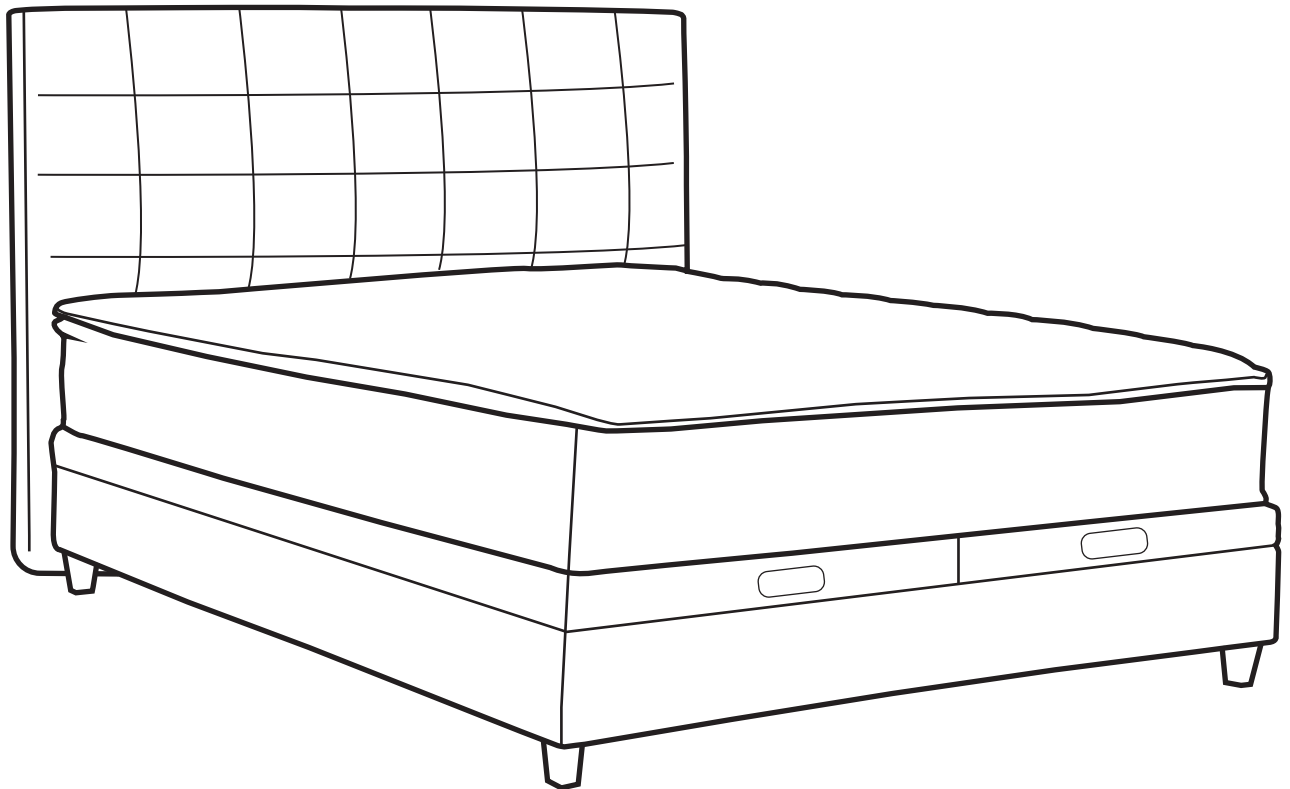

# ADORA

(HR) ŠEMA MONTAŽE  
(GB) ASSEMBLY INSTRUCTION  
(DE) AUFBAUANLEITUNG

M8  B x4	8x80mm  C x2	6x100mm  D x4	M6  E x4	M6  F x4	 G x2	M8  H x2		 30 min
--	---	--	---	---	---	---	--	---

1

2