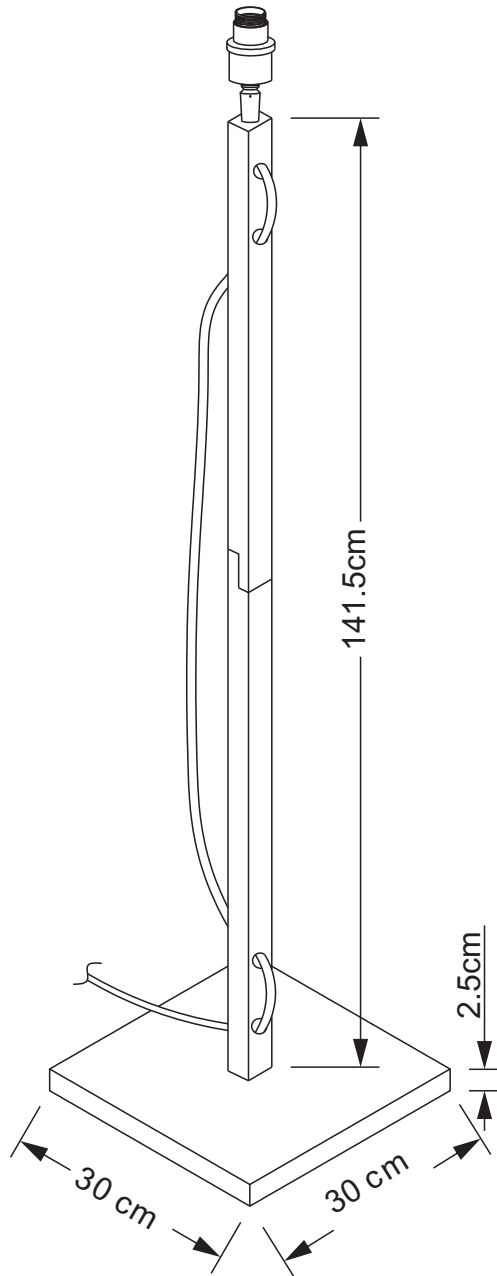

GOOD& MOJO

- Technical drawing & packing details -

FUJI/F

PACKING DETAILS

Box size: 31 X 8 X 89 CM
Total cbm: 0.02 cbm
G.w.: 3.2 KGS
N.w.: 2.5 KGS
Number of boxes: 1 pc