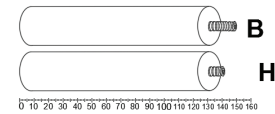

Lief. 0457

AMANDA

AMANDA 'L'

Art.Nr. 04570010

A x4	B x2	C x2	D x4	E x2	F x16	G x5	H x3
H= 130mm	H=130mm M8x 30mm	H=70mm	M8 x30	„5“	5 x 30mm	M8	H=130mm M8x 10mm

Lief. 0457

AMANDA

1	A x2	D x2	E	F x8	2	B x2	C x2	Scissors, 2 people icon
	H=130mm	M8 x30		5 x 30mm		H=130mm	H=70mm	

2	A x2	D x2	E	F x8	2	G x5	H x3	2 people icon
	H=130mm	M8 x30		5 x 30mm		M8	H=130mm	

Do not use chemicals to clean

AMANDA 'U'

Art.Nr. 04570010

A x5	B x3	C x2	D x5	E x2	F x20	G x10	H x6
H= 130mm	H=130mm M8 x 30mm	H=70mm	M8 x 30mm	„5“	5 x 30mm	M8	H=130mm 8 x 10mm

1**4****2**

A x5	D x5	E x2	F x20	G x4	
H=130mm	M8 x30mm		5 x 30mm	M8	

**5****3**

B x3	C x2	E x1	G x6	H x6	
H=130mm	H=70mm		M8	H=130mm	

3