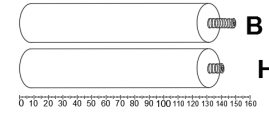

Lief. 0457

AMANDA

AMANDA 'L'

Art.Nr. 04570010

A x4	B x2	C x2	D x4	E x2	F x16	G x5	H x3
H= 130mm	H=130mm M8x 30mm	H=70mm	M8 x30	„5“	5 x 30mm	M8	H=130mm M8x 10mm

Lief. 0457

AMANDA

1	A x2	D x2	E	F x8	2	B x2	C x2	Scissors, 2 people icon
	H=130mm	M8 x30		5 x 30mm		H=130mm	H=70mm	

2	A x2	D x2	E	F x8	2	G x5	H x3	2 people icon
	H=130mm	M8 x30		5 x 30mm		M8	H=130mm	

Do not use chemicals to clean

AMANDA 'U'

Art.Nr. 04570010

A x5	B x3	C x2	D x5	E x2	F x20	G x10	H x6
H= 130mm	H=130mm M8 x 30mm	H=70mm	M8 x 30mm	„5“	5 x 30mm	M8	H=130mm 8 x 10mm

1**4****2**

A x5	D x5	E x2	F x20	G x4	
H=130mm	M8 x30mm		5 x 30mm	M8	

**5****3**

B x3	C x2	E x1	G x6	H x6	
H=130mm	H=70mm		M8	H=130mm	

3