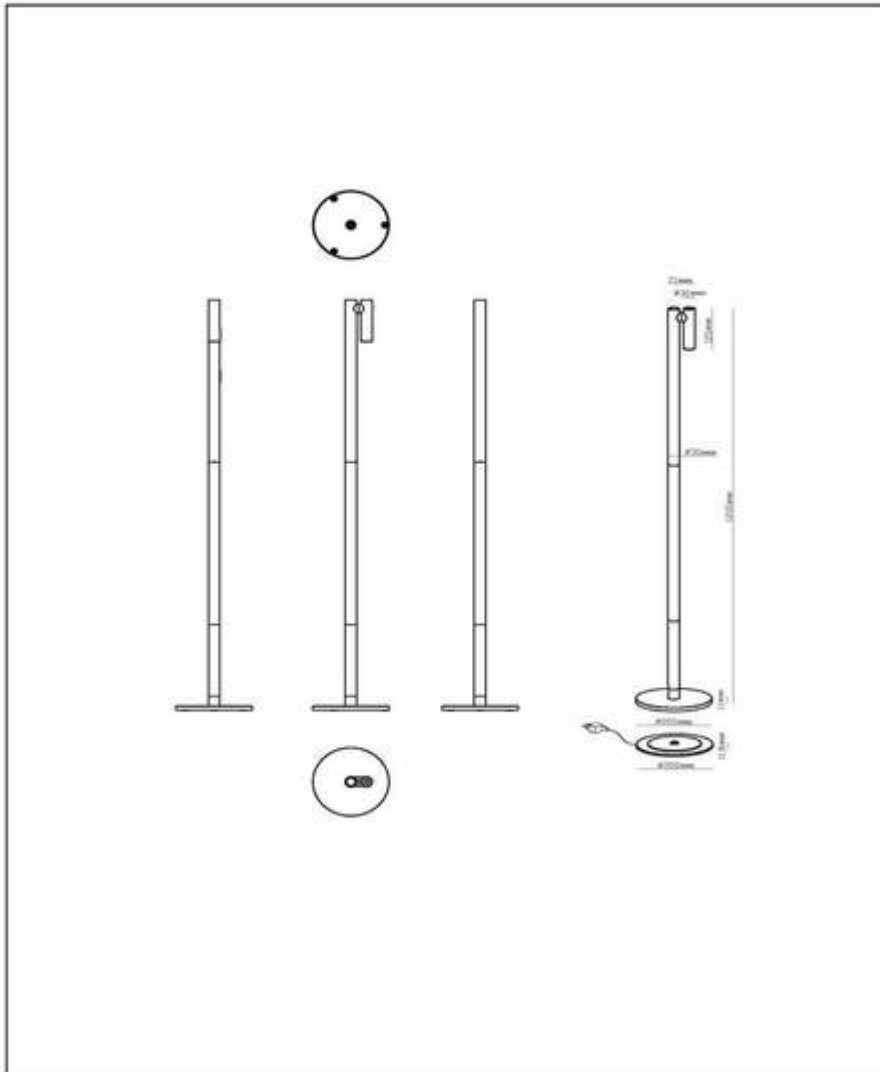

LUCIDE

TECHNICAL DRAWING & DIMENSIONS

ANTRIM

Item number: 27703/02/30
EAN code: 5411212272256

For more specifications or dimensions of this product please visit
www.lucide.com