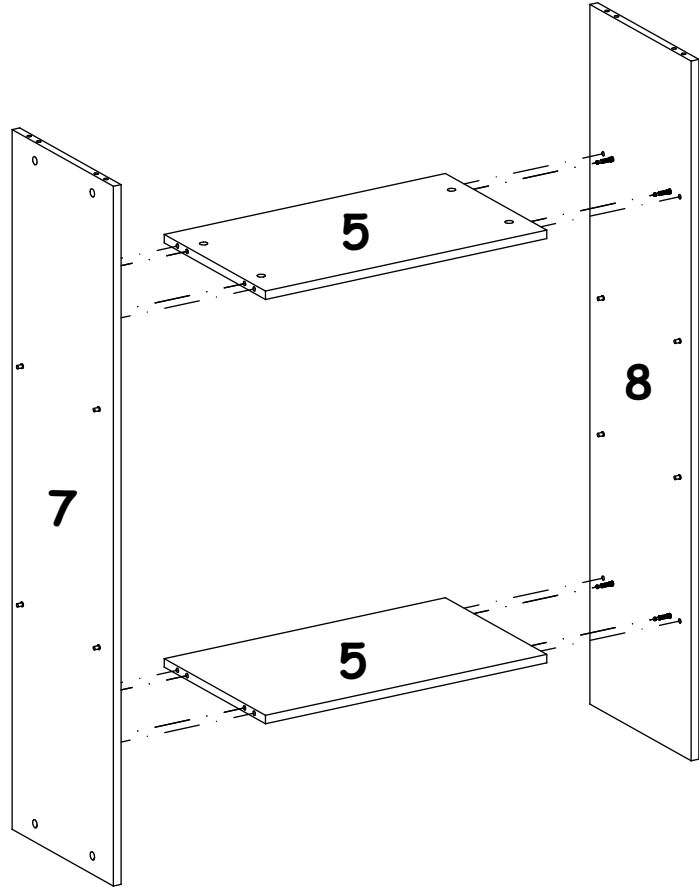

BRÜNN HIGHBOARD T7

4