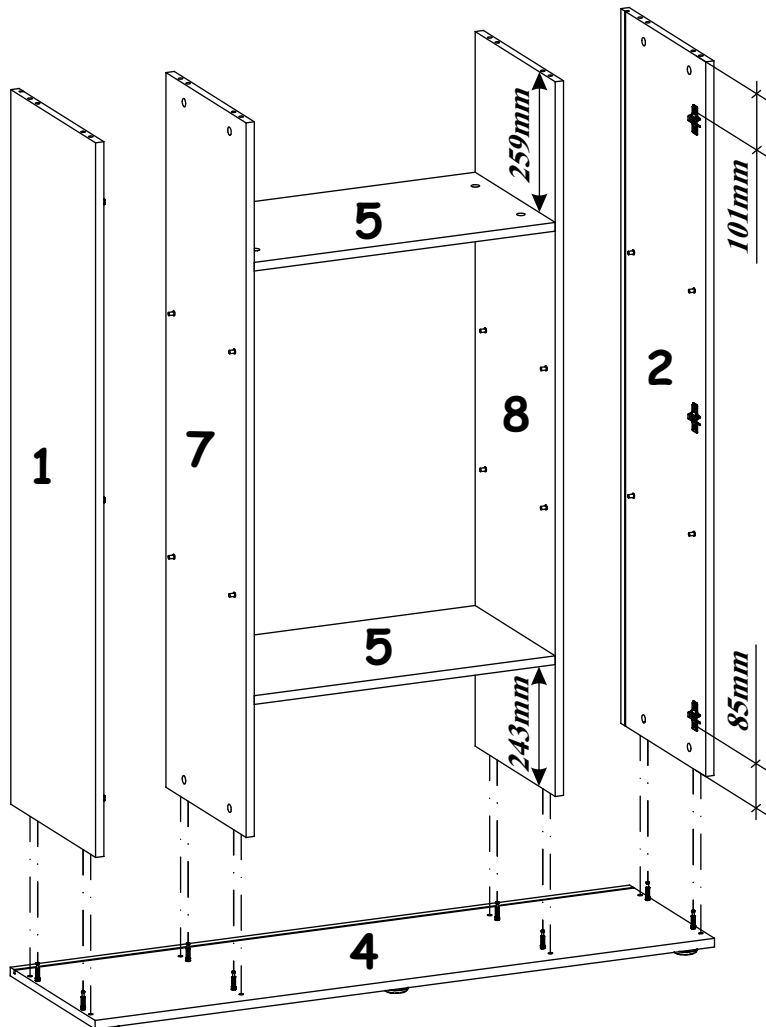

BRÜNN HIGHBOARD T7

BRÜNN HIGHBOARD T7

A1 X24 ø8x36 	B4 X24 	B5 X24 ø15x12 	G5 X24 	P2 X12 	G2 X1 
E21 X6 Ø35 H=0 	E2 X6 H=0 	S1 X16 	D10 X14 USØ3,5x13 	UP13 X34 UPØ3x16 	L1 X1 
UP6 X4 UPØ4x20 	KL X2 32mm 	G20 X8 	G7 X16 	G16 X26 	KR1 X1 
GAM X1 	D11 X6 USØ3,5x25 	I11 X6 Ø45, h=15 			

BRÜNN HIGHBOARD T7

1

BRÜNN HIGHBOARD T7

2

3

BRÜNN HIGHBOARD T7

4

5