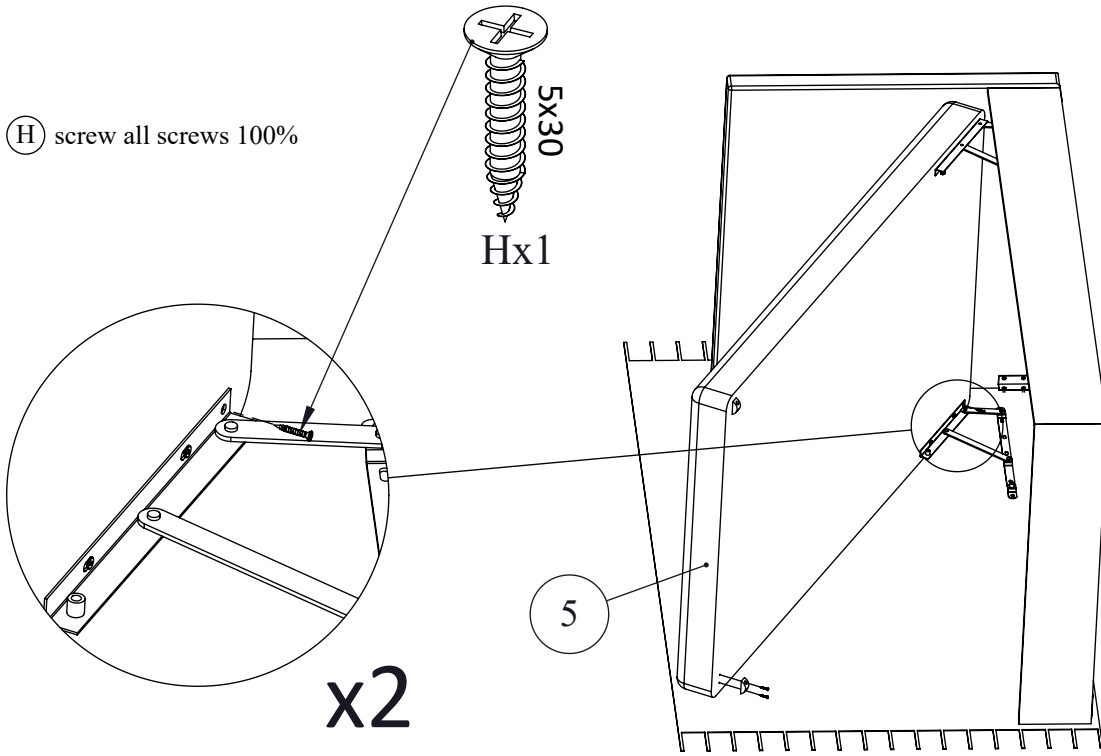

***EVE***

195 cm

72h

60 min

				
A x 4	B x 4	C x 1	D x 1	E x 1
				
F x 12	G x 12	H x 2	I x 4	J x 28
				
K x 1	L x 4	M x 2	N x 4	O x 2
				
P x 1	R x 8	S x 2		

Article number	PSC	Package
1	x1	1/5
2	x1	1/5
3	x1	1/5
4	x3	1/5
5	x1	2/5
6	x1	3/5
7	x1	4/5
8	x2	5/5
9	x1	5/5

4x45  
Gx6

1.

2.

3.

M8x20  
Jx4

Kx1

5x30  
Hx2

4x45  
Gx4

Sx2

 Ax4	 Fx12	 Lx4	 Nx4
--	--	---	---

1.

2.

 Ix4 M8x16	 Mx2	 Ex1
--	---	---

 Ox2
--