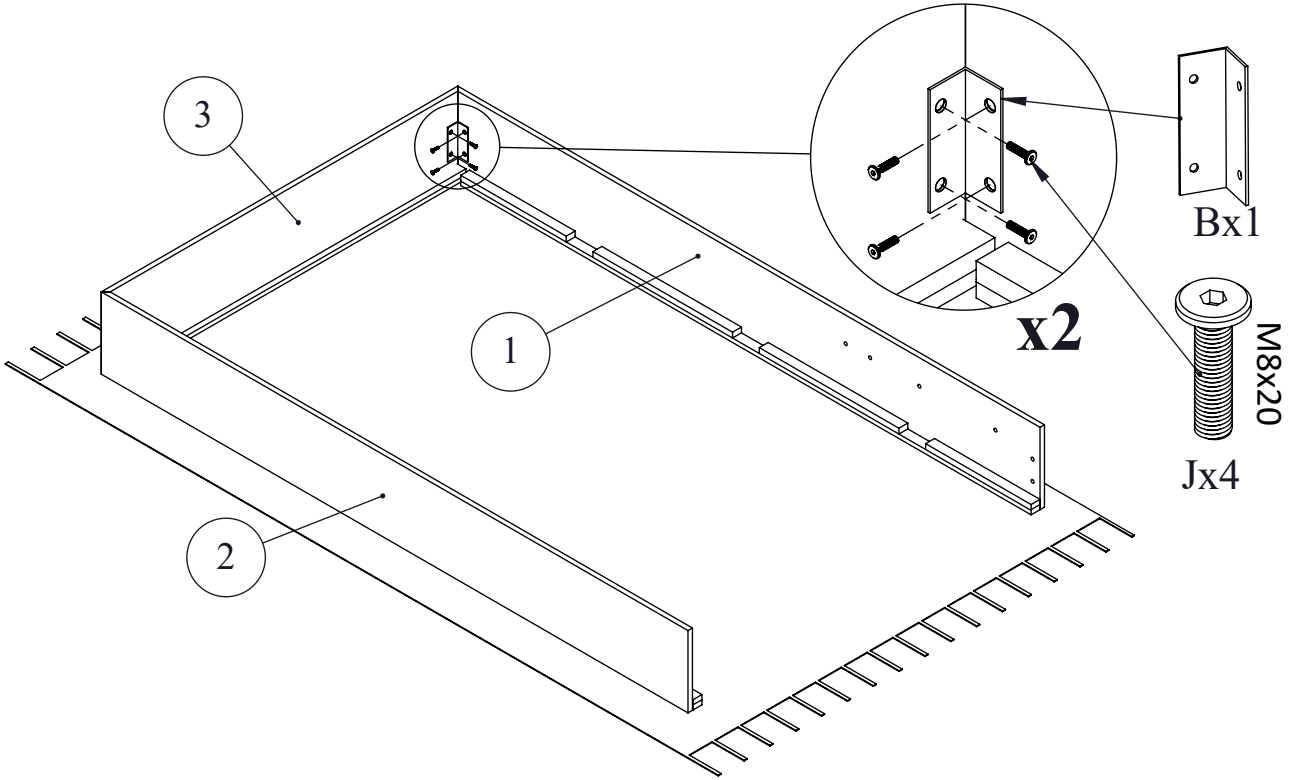

***EVE***

195 cm

72h

60 min

				
A x 4	B x 4	C x 1	D x 1	E x 1
				
F x 12	G x 12	H x 2	I x 4	J x 28
				
K x 1	L x 4	M x 2	N x 4	O x 2
				
P x 1	R x 8	S x 2		

Article number	PSC	Package
1	x1	1/5
2	x1	1/5
3	x1	1/5
4	x3	1/5
5	x1	2/5
6	x1	3/5
7	x1	4/5
8	x2	5/5
9	x1	5/5

4x45  
Gx6

1.

2.

3.

M8x20  
Jx4

Kx1

5x30  
Hx2

4x45  
Gx4

Sx2

 Ax4	 Fx12	 Lx4	 Nx4
--	--	---	---

1.

2.

 Ix4 M8x16	 Mx2	 Ex1
--	---	---

 Ox2
--