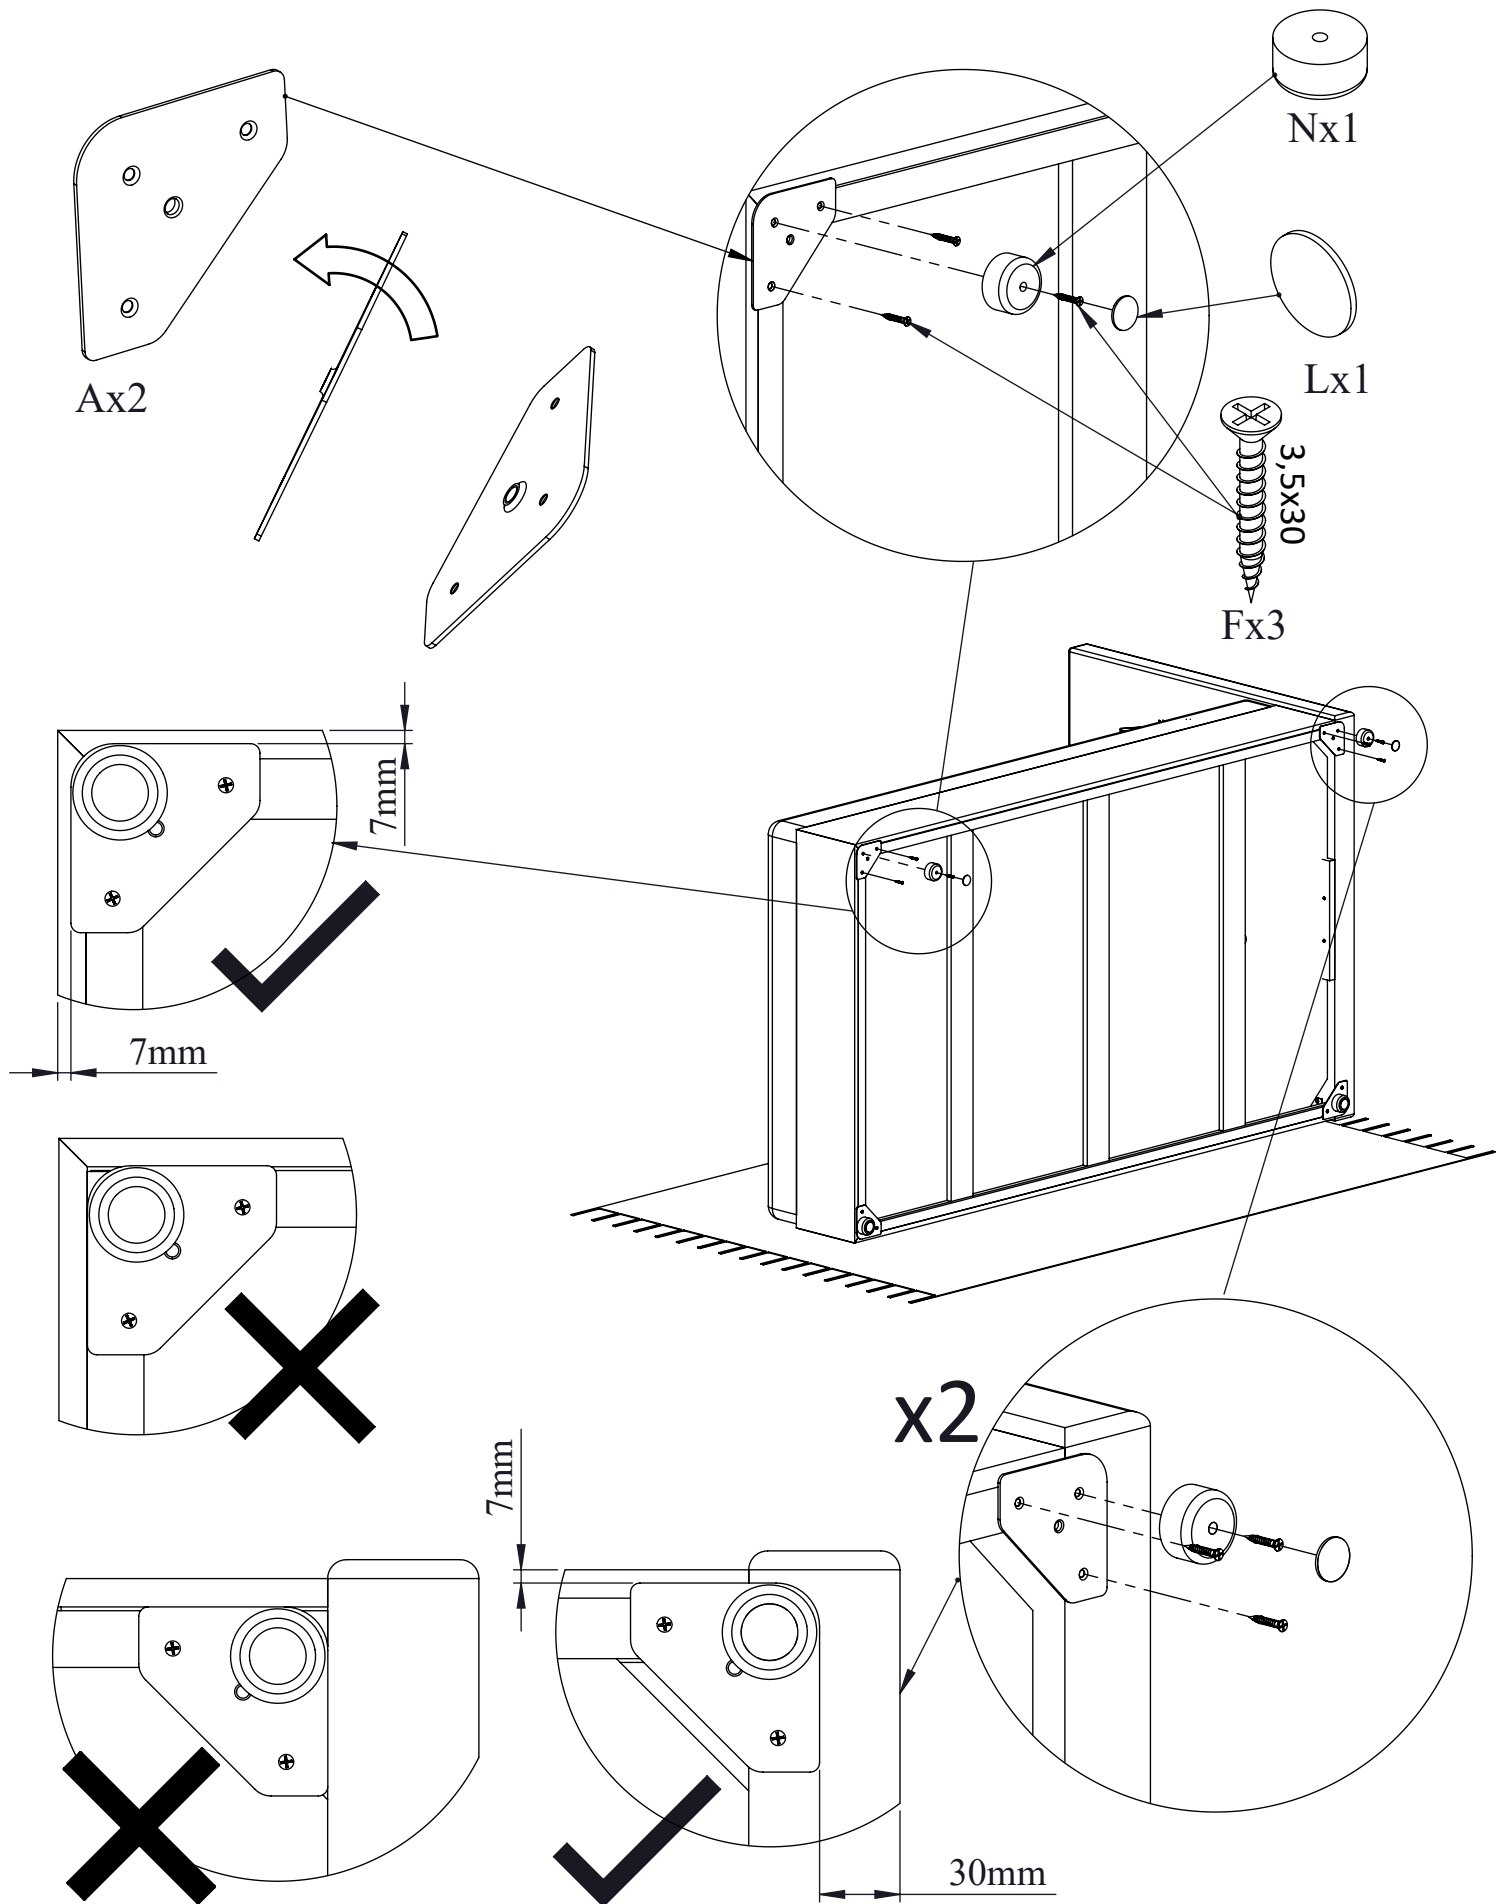

***EVE***

195 cm

72h

60 min

				
A x 4	B x 4	C x 1	D x 1	E x 1
				
F x 12	G x 12	H x 2	I x 4	J x 28
				
K x 1	L x 4	M x 2	N x 4	O x 2
				
P x 1	R x 8	S x 2		

Article number	PSC	Package
1	x1	1/5
2	x1	1/5
3	x1	1/5
4	x3	1/5
5	x1	2/5
6	x1	3/5
7	x1	4/5
8	x2	5/5
9	x1	5/5

4x45  
Gx6

1.

2.

3.

M8x20  
Jx4

Kx1

5x30  
Hx2

4x45  
Gx4

Sx2

 Ax4	 Fx12	 Lx4	 Nx4
--	--	---	---

1.

2.

 Ix4 M8x16	 Mx2	 Ex1
--	---	---

 Ox2
--