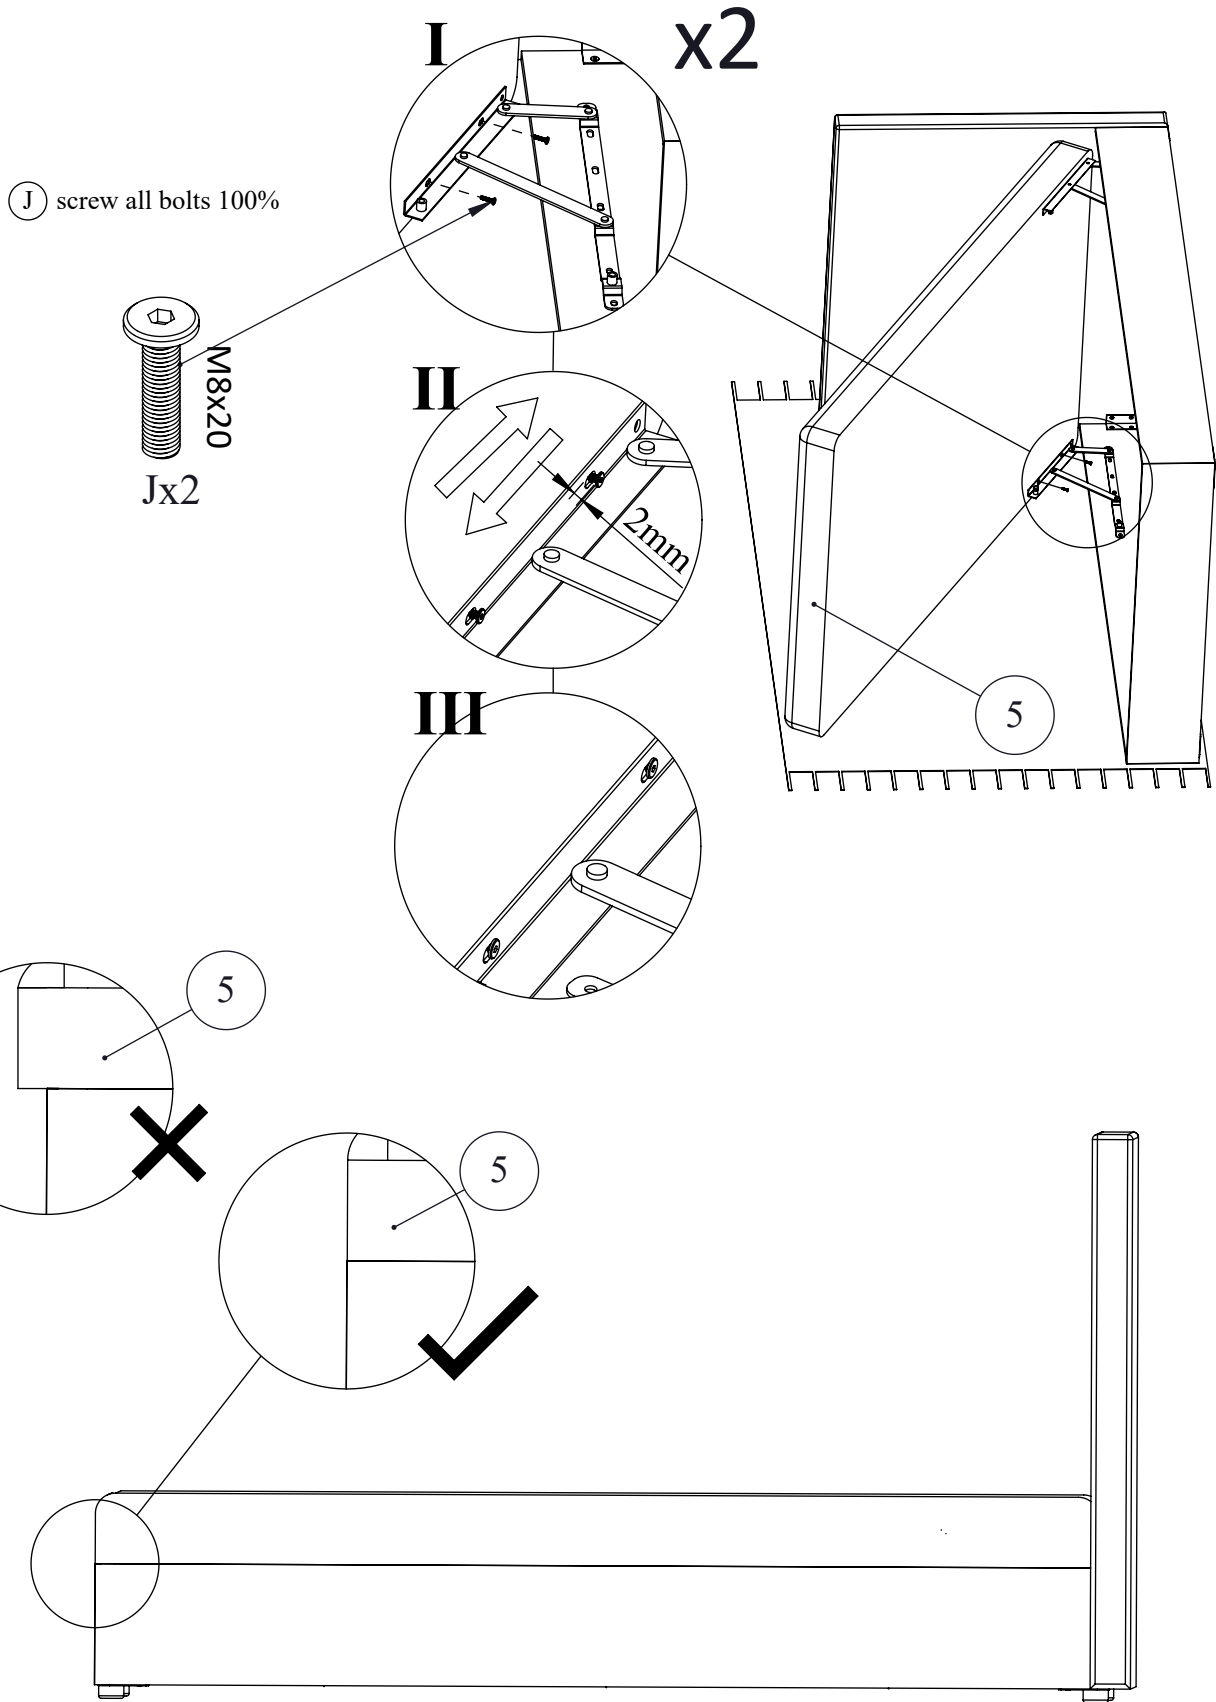

***EVE***

195 cm

72h

60 min

				
A x 4	B x 4	C x 1	D x 1	E x 1
				
F x 12	G x 12	H x 2	I x 4	J x 28
				
K x 1	L x 4	M x 2	N x 4	O x 2
				
P x 1	R x 8	S x 2		

Article number	PSC	Package
1	x1	1/5
2	x1	1/5
3	x1	1/5
4	x3	1/5
5	x1	2/5
6	x1	3/5
7	x1	4/5
8	x2	5/5
9	x1	5/5

4x45  
Gx6

1.

2.

3.

M8x20  
Jx4

Kx1

5x30  
Hx2

4x45  
Gx4

Sx2

 Ax4	 Fx12	 Lx4	 Nx4
--	--	---	---

1.

2.

 Ix4 M8x16	 Mx2	 Ex1
--	---	---

 Ox2
--