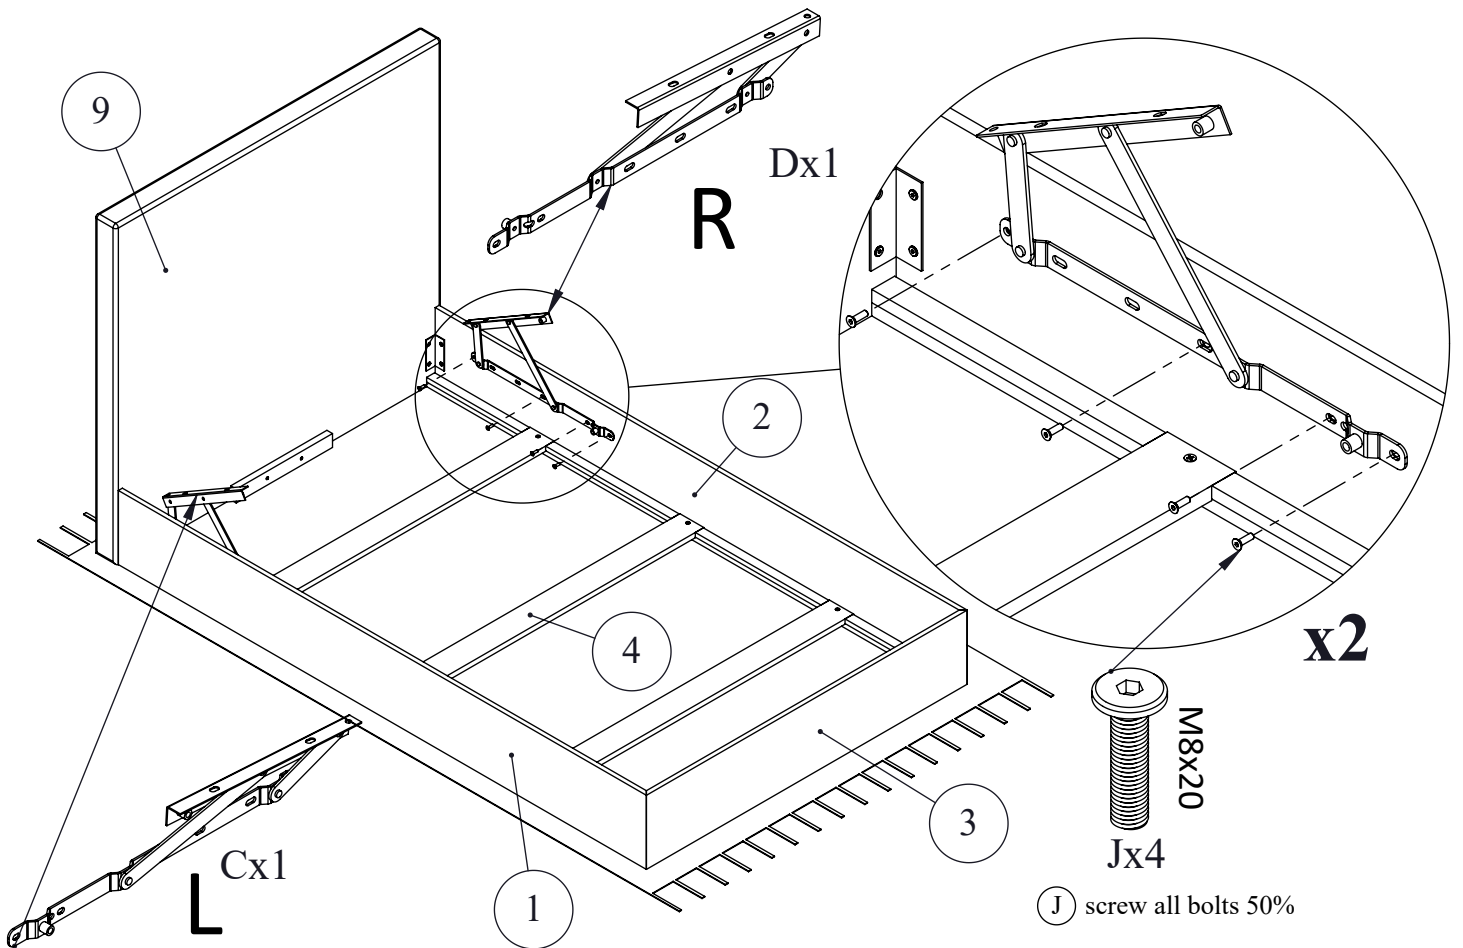

***EVE***

195 cm

72h

60 min

				
A x 4	B x 4	C x 1	D x 1	E x 1
				
F x 12	G x 12	H x 2	I x 4	J x 28
				
K x 1	L x 4	M x 2	N x 4	O x 2
				
P x 1	R x 8	S x 2		

Article number	PSC	Package
1	x1	1/5
2	x1	1/5
3	x1	1/5
4	x3	1/5
5	x1	2/5
6	x1	3/5
7	x1	4/5
8	x2	5/5
9	x1	5/5

4x45  
Gx6

1.

2.

3.

M8x20  
Jx4

Kx1

5x30  
Hx2

4x45  
Gx4

Sx2

 Ax4	 Fx12	 Lx4	 Nx4
--	--	---	---

1.

2.

 Ix4 M8x16	 Mx2	 Ex1
--	---	---

 Ox2
--