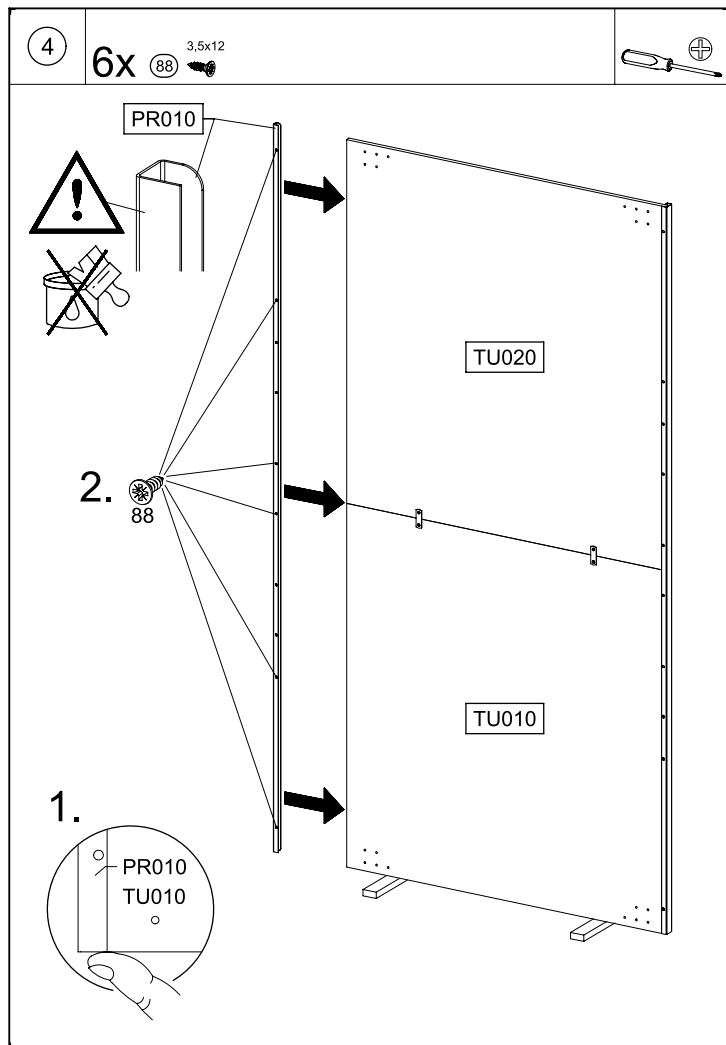

M9931_01

3-4h

M9931

32x 3,5x12 (88)	4x 48x15x1,5 (160)	4x (177)
24x 6x10,5 (227)	2x (1384)	2x (1385)
4x (953)	2x (954)	2x (955)
1x (956)		

M9931

M9931

1. 3x 3,5x12 (88)

1. [Warning icon]

2. [Close-up of GL010 and TU010]

3. [Screw 88 being inserted into the rail]

M9931

M9931

M9931

M9931

M9931

M8931
11.

4x

177