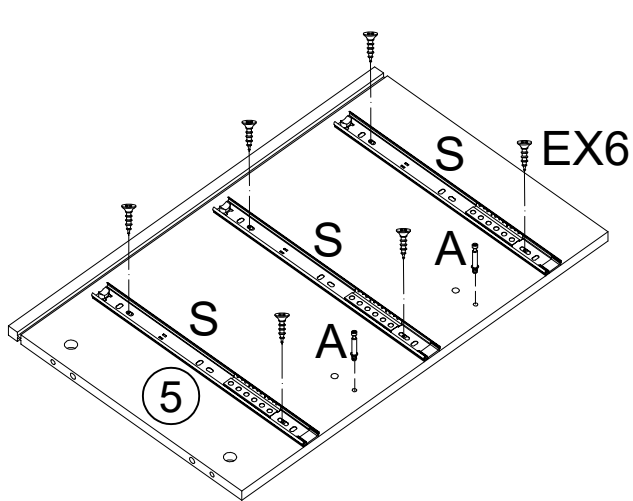

27980232/02

VERANO

XXXLutz KG

Roemerstrasse 39

AT-4600 Wels Austria

A	x24	B	x24	C	x20	D	x8	E	x81	F	x4	G	x20
													
M6x35mm		Φ15mm		Φ8x30mm		M7x40mm		M3.5x14mm				M6x12mm	
H	x18	I	x1	J	x14	K	x2	L	x5	M	x2	N	x8
													
		4mm		Φ20mm		Φ20mm							
O	x2	P	x12	Q	x2	R	x2	S	x6	T	x6		
													
		M4x35mm				M4x45mm							

## Assembly details

1

A	x8	E	x4	L	x2
					
M6x35mm		M3.5x14mm			

2

A	x4	E	x12	S	x6
					
M6x35mm		M3.5x14mm			

3 **x2**

4

5

B	x8	C	x8
			
Φ15mm		Φ8x30mm	
J	x2	K	x2
			
Φ20mm		Φ20mm	

6

7

C	x8	D	x8	I	x1
					
Φ8x30mm		M7x40mm		4mm	

8

G	x20	I	x1	M	x2
					
M6x12mm		4mm			

E	x18	H	x18	O	x2
					
M3.5x14mm					

10

E	x10	F	x4	L	x2
M3.5x14mm					

x4

E	x16
	
M3.5x14mm	