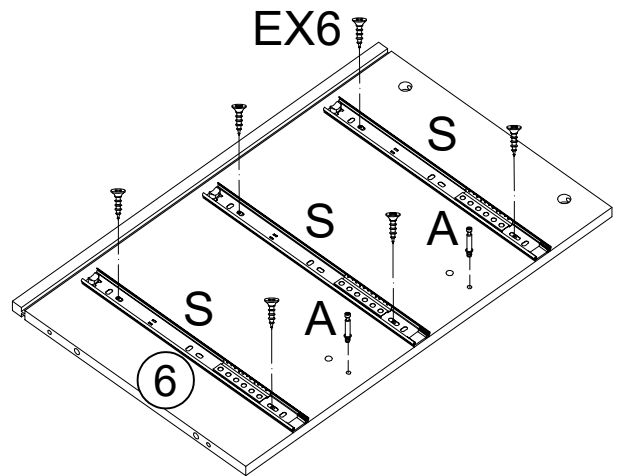

27980232/02

VERANO

XXXLutz KG

Roemerstrasse 39

AT-4600 Wels Austria

A	x24	B	x24	C	x20	D	x8	E	x81	F	x4	G	x20
													
M6x35mm		Φ15mm		Φ8x30mm		M7x40mm		M3.5x14mm				M6x12mm	
H	x18	I	x1	J	x14	K	x2	L	x5	M	x2	N	x8
													
		4mm		Φ20mm		Φ20mm							
O	x2	P	x12	Q	x2	R	x2	S	x6	T	x6		
													
		M4x35mm				M4x45mm							

## Assembly details

1

A	x8	E	x4	L	x2
					
M6x35mm		M3.5x14mm			

2

A	x4	E	x12	S	x6
					
M6x35mm		M3.5x14mm			

3 **x2**

4

5

B	x8	C	x8
			
Φ15mm		Φ8x30mm	
J	x2	K	x2
			
Φ20mm		Φ20mm	

6

7

C	x8	D	x8	I	x1
					
Φ8x30mm		M7x40mm		4mm	

8

G	x20	I	x1	M	x2
					
M6x12mm		4mm			

E	x18	H	x18	O	x2
					
M3.5x14mm					

10

E	x10	F	x4	L	x2
M3.5x14mm					

x4

E	x16
	
M3.5x14mm	