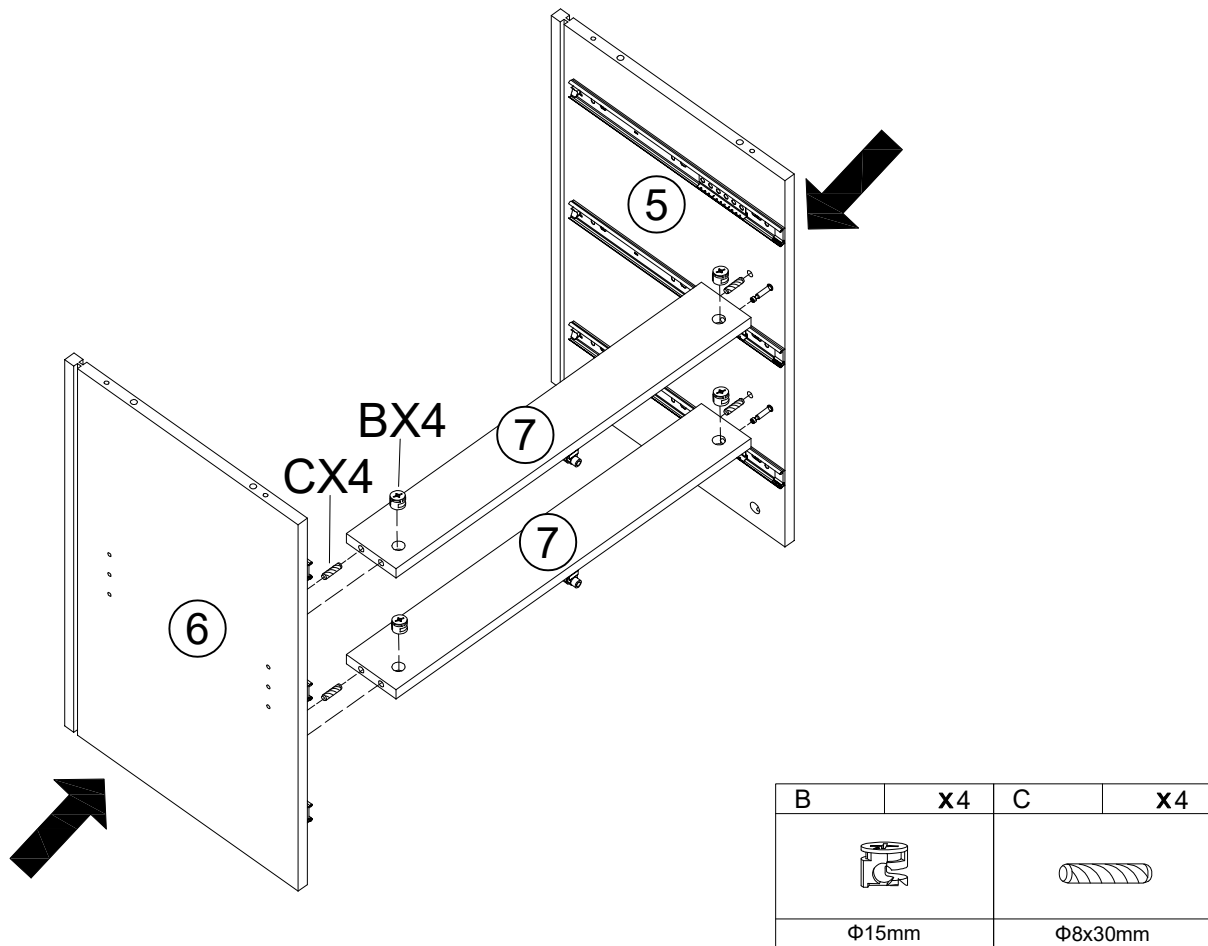

27980232/02

VERANO

XXXLutz KG

Roemerstrasse 39

AT-4600 Wels Austria

A	x24	B	x24	C	x20	D	x8	E	x81	F	x4	G	x20
													
M6x35mm		Φ15mm		Φ8x30mm		M7x40mm		M3.5x14mm				M6x12mm	
H	x18	I	x1	J	x14	K	x2	L	x5	M	x2	N	x8
													
		4mm		Φ20mm		Φ20mm							
O	x2	P	x12	Q	x2	R	x2	S	x6	T	x6		
													
		M4x35mm				M4x45mm							

## Assembly details

1

A	x8	E	x4	L	x2
					
M6x35mm		M3.5x14mm			

2

A	x4	E	x12	S	x6
					
M6x35mm		M3.5x14mm			

3 **x2**

4

5

B	x8	C	x8
			
Φ15mm		Φ8x30mm	
J	x2	K	x2
			
Φ20mm		Φ20mm	

6

7

C	x8	D	x8	I	x1
					
Φ8x30mm		M7x40mm		4mm	

8

G	x20	I	x1	M	x2
					
M6x12mm		4mm			

E	x18	H	x18	O	x2
					
M3.5x14mm					

10

E	x10	F	x4	L	x2
M3.5x14mm					

x4

E	x16
	
M3.5x14mm	