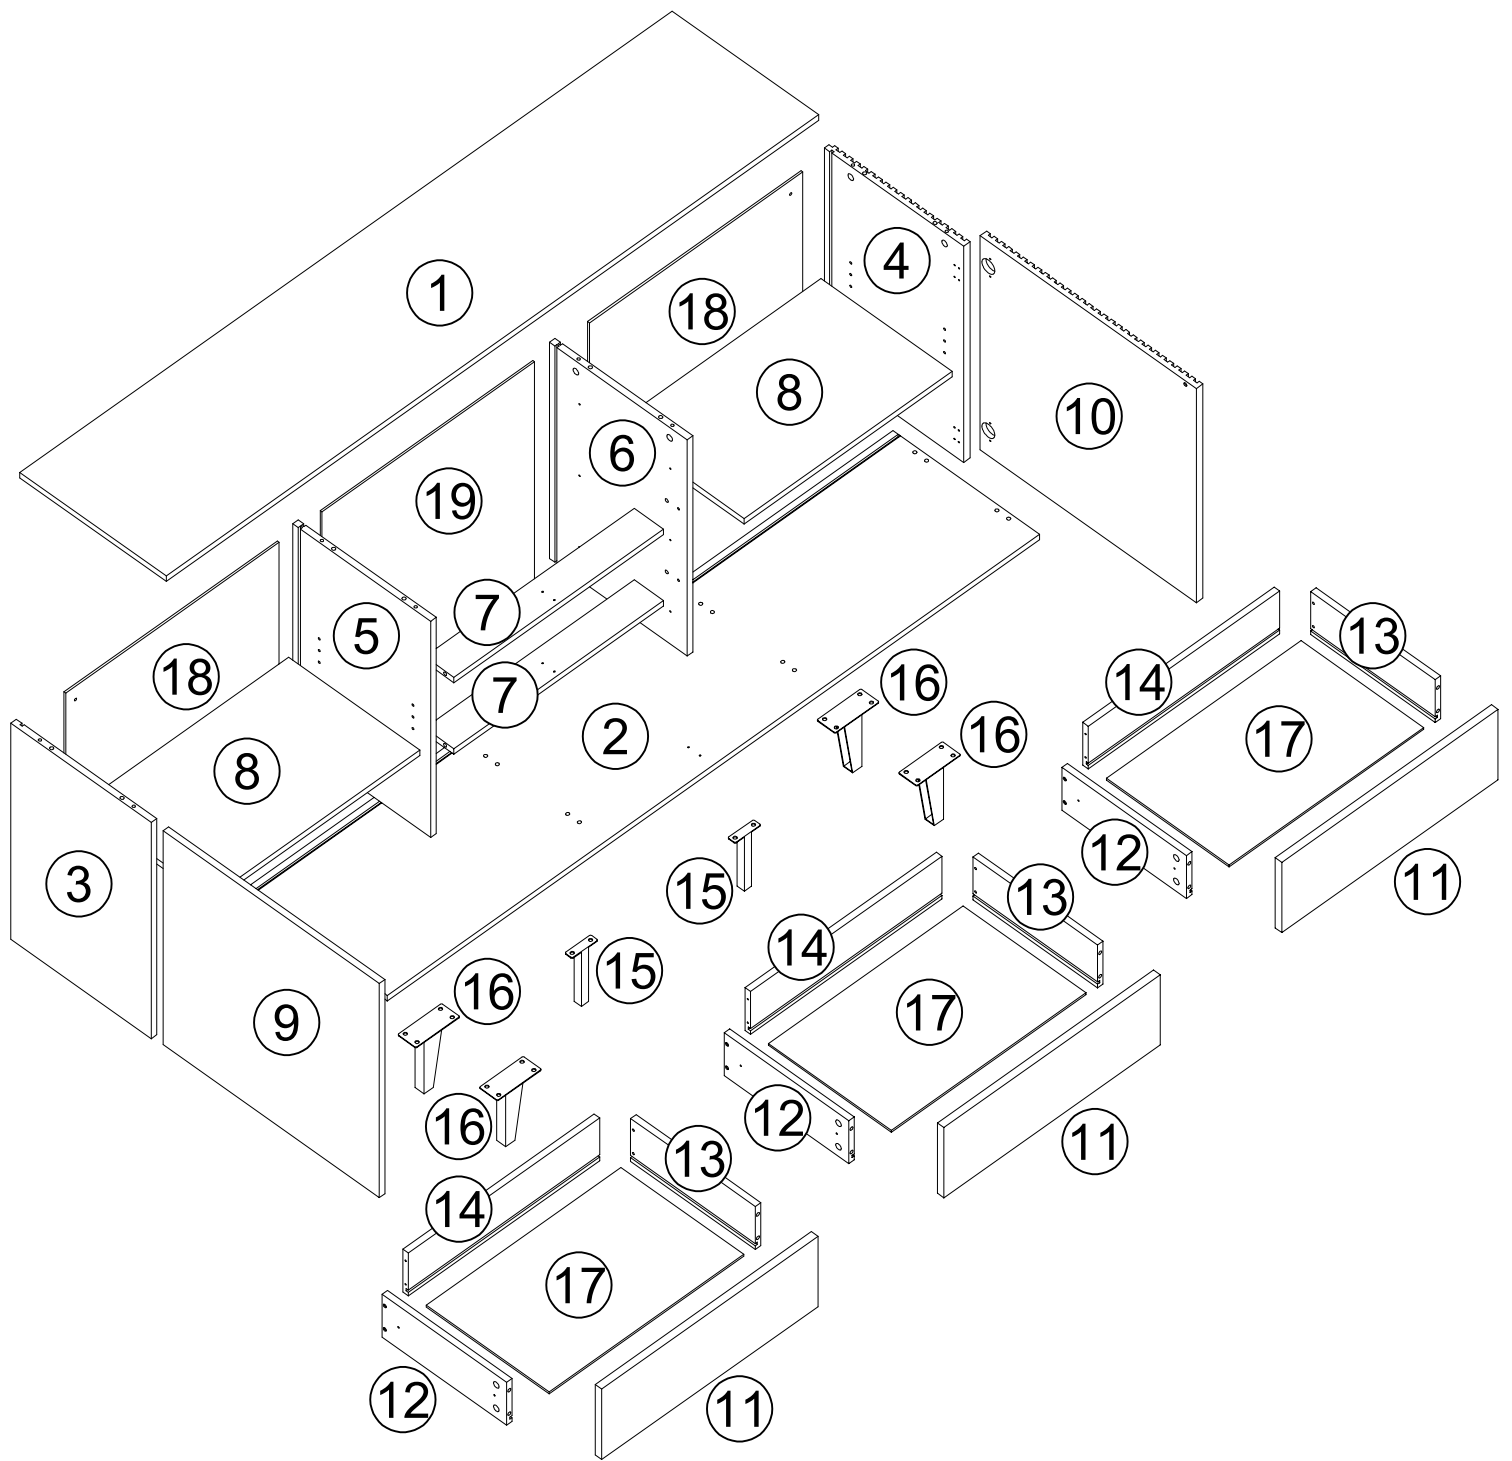

27980232/02

VERANO

XXXLutz KG

Roemerstrasse 39

AT-4600 Wels Austria

A	x24	B	x24	C	x20	D	x8	E	x81	F	x4	G	x20
													
M6x35mm		Φ15mm		Φ8x30mm		M7x40mm		M3.5x14mm				M6x12mm	
H	x18	I	x1	J	x14	K	x2	L	x5	M	x2	N	x8
													
		4mm		Φ20mm		Φ20mm							
O	x2	P	x12	Q	x2	R	x2	S	x6	T	x6		
													
		M4x35mm				M4x45mm							

## Assembly details

1

A	x8	E	x4	L	x2
					
M6x35mm		M3.5x14mm			

2

A	x4	E	x12	S	x6
					
M6x35mm		M3.5x14mm			

3 **x2**

4

5

B	x8	C	x8
			
Φ15mm		Φ8x30mm	
J	x2	K	x2
			
Φ20mm		Φ20mm	

6

7

C	x8	D	x8	I	x1
					
Φ8x30mm		M7x40mm		4mm	

8

G	x20	I	x1	M	x2
					
M6x12mm		4mm			

E	x18	H	x18	O	x2
					
M3.5x14mm					

10

E	x10	F	x4	L	x2
M3.5x14mm					

x4

E	x16
	
M3.5x14mm	