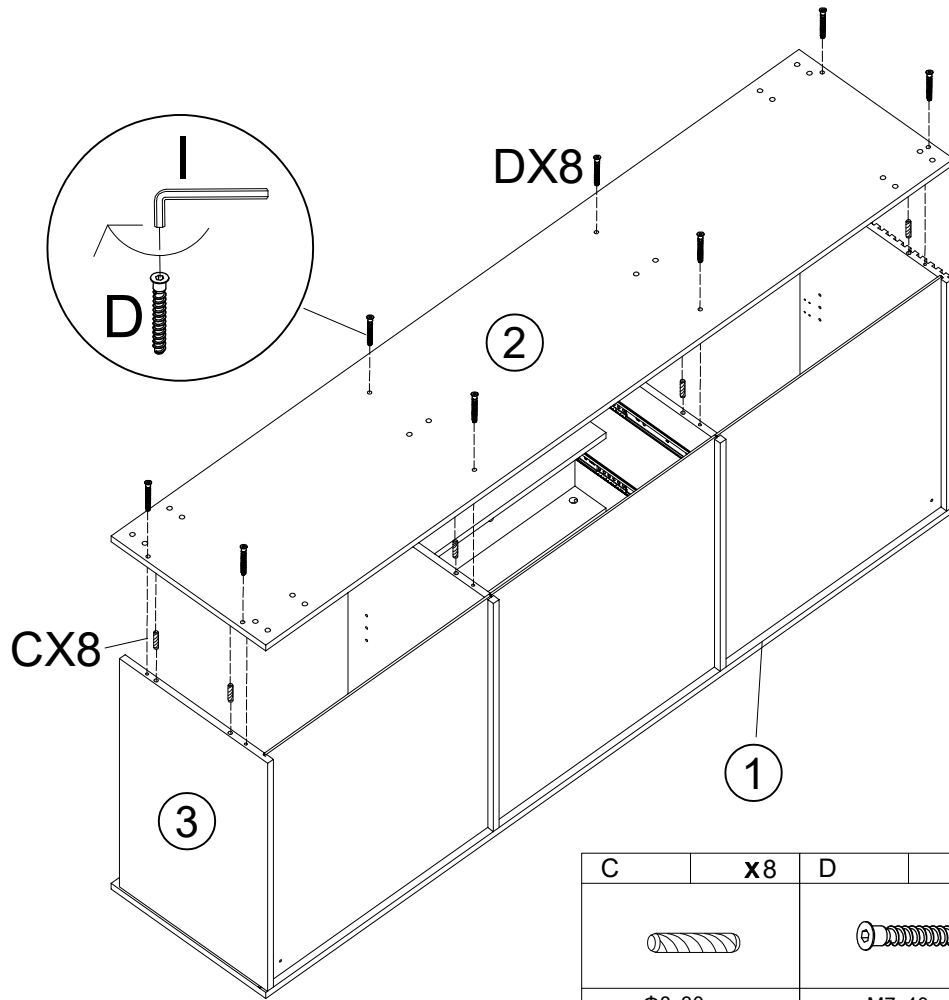

27980232/02

VERANO

XXXLutz KG

Roemerstrasse 39

AT-4600 Wels Austria

A	x24	B	x24	C	x20	D	x8	E	x81	F	x4	G	x20
													
M6x35mm		Φ15mm		Φ8x30mm		M7x40mm		M3.5x14mm				M6x12mm	
H	x18	I	x1	J	x14	K	x2	L	x5	M	x2	N	x8
													
		4mm		Φ20mm		Φ20mm							
O	x2	P	x12	Q	x2	R	x2	S	x6	T	x6		
													
		M4x35mm				M4x45mm							

## Assembly details

1

A	x8	E	x4	L	x2
					
M6x35mm		M3.5x14mm			

2

A	x4	E	x12	S	x6
					
M6x35mm		M3.5x14mm			

3 **x2**

4

5

B	x8	C	x8
			
Φ15mm		Φ8x30mm	
J	x2	K	x2
			
Φ20mm		Φ20mm	

6

7

C	x8	D	x8	I	x1
					
Φ8x30mm		M7x40mm		4mm	

8

G	x20	I	x1	M	x2
					
M6x12mm		4mm			

E	x18	H	x18	O	x2
					
M3.5x14mm					

10

E	x10	F	x4	L	x2
M3.5x14mm					

x4

E	x16
	
M3.5x14mm	