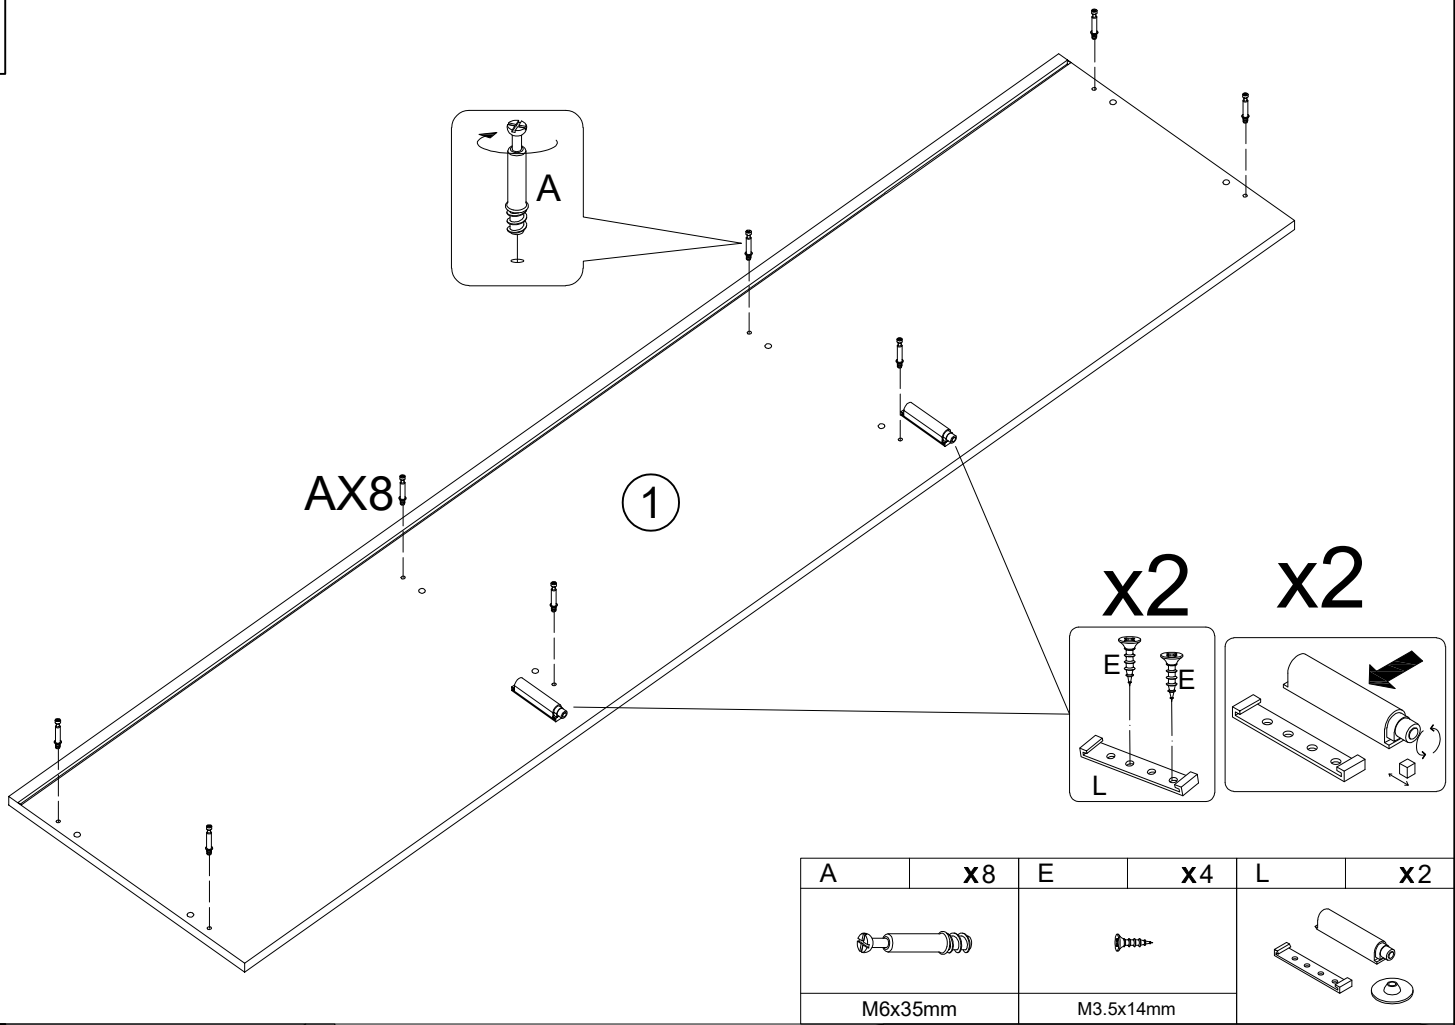

27980232/02

VERANO

XXXLutz KG

Roemerstrasse 39

AT-4600 Wels Austria

A	x24	B	x24	C	x20	D	x8	E	x81	F	x4	G	x20
													
M6x35mm		Φ15mm		Φ8x30mm		M7x40mm		M3.5x14mm				M6x12mm	
H	x18	I	x1	J	x14	K	x2	L	x5	M	x2	N	x8
													
		4mm		Φ20mm		Φ20mm							
O	x2	P	x12	Q	x2	R	x2	S	x6	T	x6		
													
		M4x35mm				M4x45mm							

## Assembly details

1

A	x8	E	x4	L	x2
					
M6x35mm		M3.5x14mm			

2

A	x4	E	x12	S	x6
					
M6x35mm		M3.5x14mm			

3 **x2**

4

5

B	x8	C	x8
			
Φ15mm		Φ8x30mm	
J	x2	K	x2
			
Φ20mm		Φ20mm	

6

7

C	x8	D	x8	I	x1
					
Φ8x30mm		M7x40mm		4mm	

8

G	x20	I	x1	M	x2
					
M6x12mm		4mm			

E	x18	H	x18	O	x2
					
M3.5x14mm					

10

E	x10	F	x4	L	x2
M3.5x14mm					

x4

E	x16
	
M3.5x14mm	