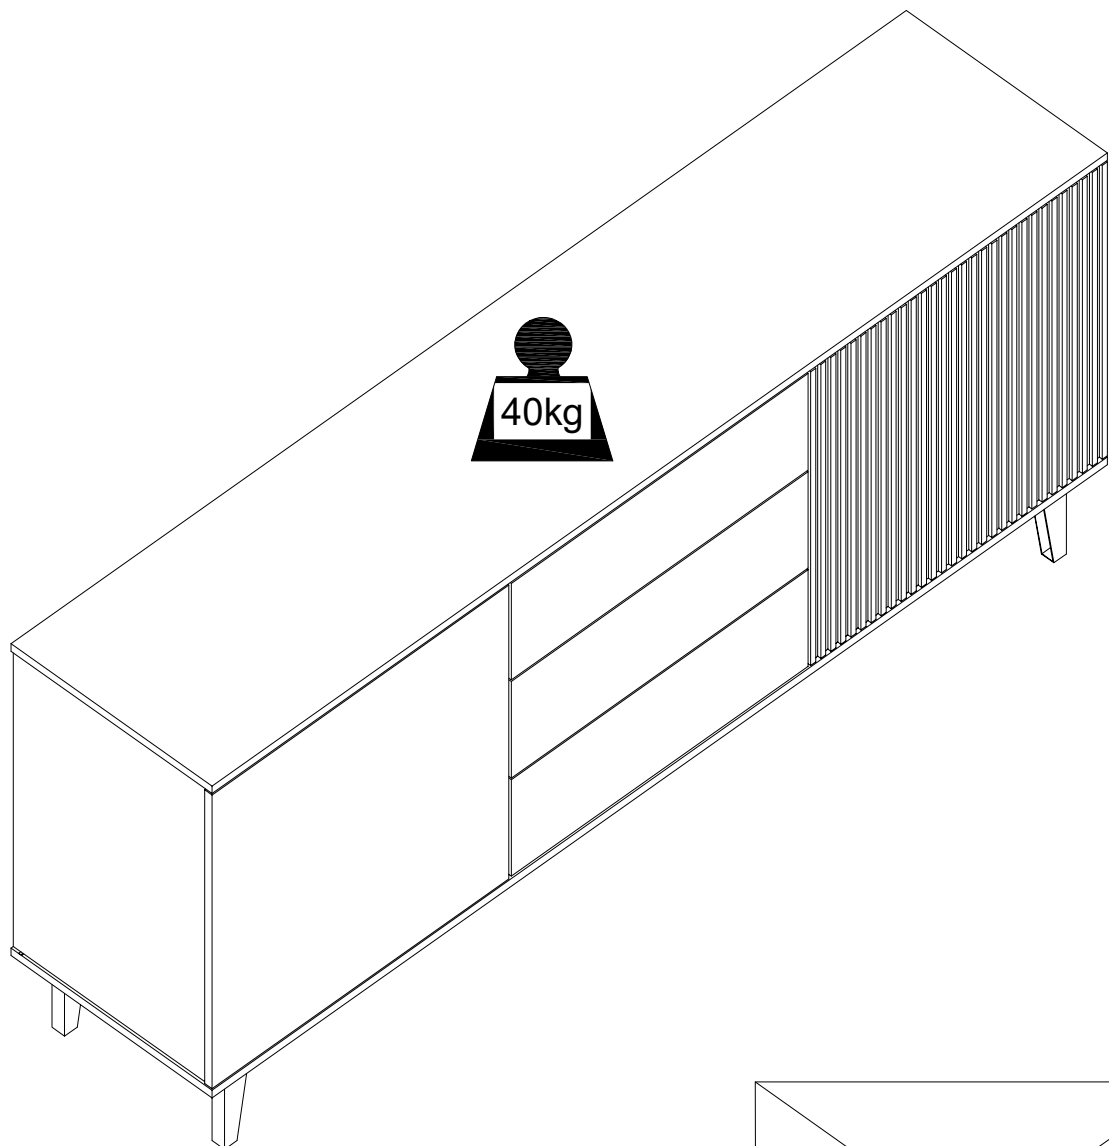

27980232/02

VERANO

XXXLutz KG

Roemerstrasse 39

AT-4600 Wels Austria

A	x24	B	x24	C	x20	D	x8	E	x81	F	x4	G	x20
													
M6x35mm		Φ15mm		Φ8x30mm		M7x40mm		M3.5x14mm				M6x12mm	
H	x18	I	x1	J	x14	K	x2	L	x5	M	x2	N	x8
													
		4mm		Φ20mm		Φ20mm							
O	x2	P	x12	Q	x2	R	x2	S	x6	T	x6		
													
		M4x35mm				M4x45mm							

## Assembly details

1

A	x8	E	x4	L	x2
					
M6x35mm		M3.5x14mm			

2

A	x4	E	x12	S	x6
					
M6x35mm		M3.5x14mm			

3 **x2**

4

5