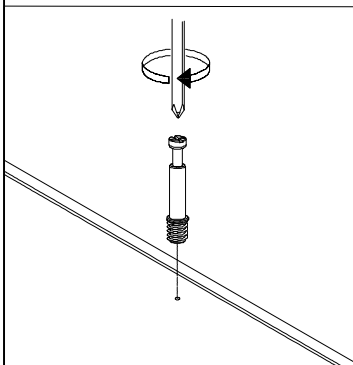

27980232/02

VERANO

XXXLutz KG

Roemerstrasse 39

AT-4600 Wels Austria

A	x24	B	x24	C	x20	D	x8	E	x81	F	x4	G	x20
													
M6x35mm		Φ15mm		Φ8x30mm		M7x40mm		M3.5x14mm				M6x12mm	
H	x18	I	x1	J	x14	K	x2	L	x5	M	x2	N	x8
													
		4mm		Φ20mm		Φ20mm							
O	x2	P	x12	Q	x2	R	x2	S	x6	T	x6		
													
		M4x35mm				M4x45mm							

## Assembly details

1

A	x8	E	x4	L	x2
					
M6x35mm		M3.5x14mm			

2

A	x4	E	x12	S	x6
					
M6x35mm		M3.5x14mm			

3 **x2**

4

5

B	x8	C	x8
			
Φ15mm		Φ8x30mm	
J	x2	K	x2
			
Φ20mm		Φ20mm	

6

7

C	x8	D	x8	I	x1
					
Φ8x30mm		M7x40mm		4mm	

8

G	x20	I	x1	M	x2
					
M6x12mm		4mm			

E	x18	H	x18	O	x2
					
M3.5x14mm					

10

E	x10	F	x4	L	x2
M3.5x14mm					

x4

E	x16
	
M3.5x14mm	