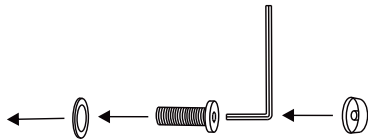

Assemble instruction

GLA-61965-44L

Part List:

| NO. | Picture | Name | Qty |
|-----|--|----------------|-----|
| A |  | Seat | 1 |
| B |  | Leg | 1 |
| C |  | Wrench | 1 |
| D |  | PVC Bolt Cover | 6 |
| E |  | M6X45MM Bolt | 6 |
| F |  | Steel Washer | 6 |

STEP 1

Assemble instruction

GLA-61965-51R

Part List:

| NO. | Picture | Name | Qty |
|-----|---|----------------|-----|
| A |  | Seat | 1 |
| B |  | Leg | 1 |
| C |  | Wrench | 1 |
| D |  | PVC Bolt Cover | 4 |
| E |  | M6X45MM Bolt | 4 |
| F |  | Steel Washer | 4 |

STEP 1

Assemble instruction

STEP 1

Part List:

| NO. | Picture | Name | Qty |
|-----|--|----------------|-----|
| A |  | Sofa A | 1 |
| B |  | Sofa B | 1 |
| C |  | Wrench | 1 |
| D |  | PVC Bolt Cover | 1 |
| E |  | M6X25MM Bolt | 1 |
| F |  | Steel Washer | 1 |