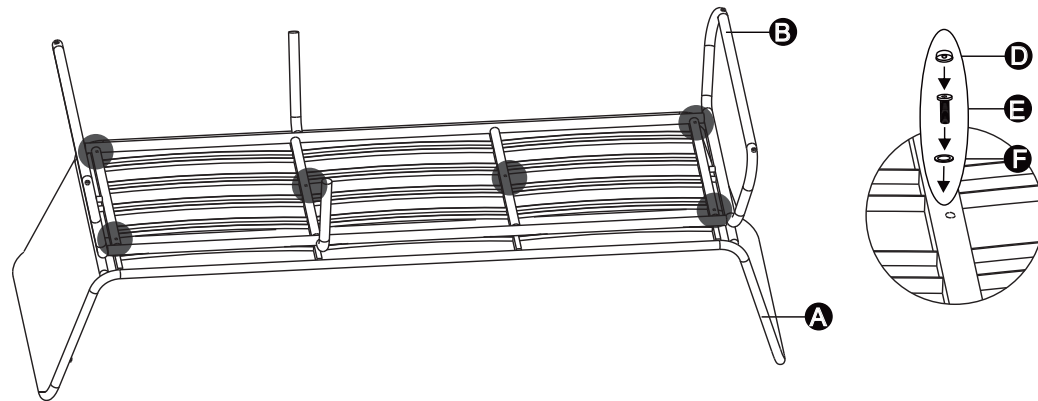

Assemble instruction

GLA-61965-44L

Part List:

| NO. | Picture | Name | Qty |
|-----|--|----------------|-----|
| A |  | Seat | 1 |
| B |  | Leg | 1 |
| C |  | Wrench | 1 |
| D |  | PVC Bolt Cover | 6 |
| E |  | M6X45MM Bolt | 6 |
| F |  | Steel Washer | 6 |

STEP 1

Assemble instruction

GLA-61965-51R

Part List:

| NO. | Picture | Name | Qty |
|-----|---|----------------|-----|
| A |  | Seat | 1 |
| B |  | Leg | 1 |
| C |  | Wrench | 1 |
| D |  | PVC Bolt Cover | 4 |
| E |  | M6X45MM Bolt | 4 |
| F |  | Steel Washer | 4 |

STEP 1

Assemble instruction

STEP 1

Part List:

| NO. | Picture | Name | Qty |
|-----|--|----------------|-----|
| A |  | Sofa A | 1 |
| B |  | Sofa B | 1 |
| C |  | Wrench | 1 |
| D |  | PVC Bolt Cover | 1 |
| E |  | M6X25MM Bolt | 1 |
| F |  | Steel Washer | 1 |