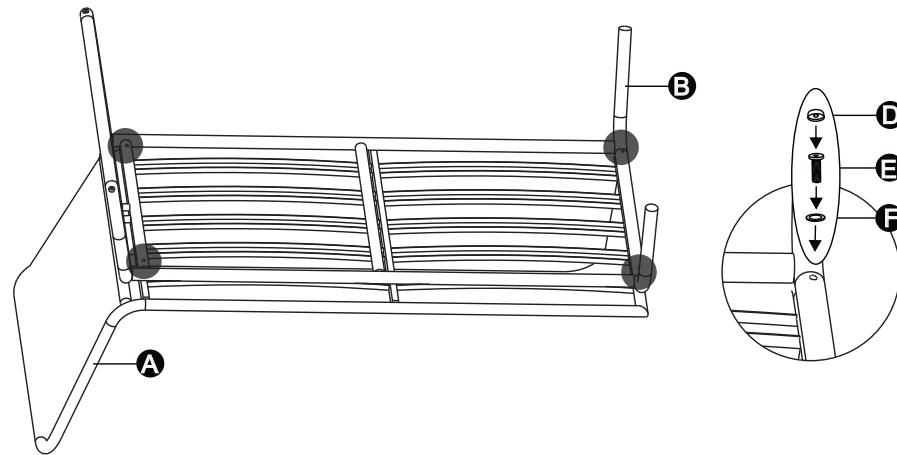

STEP 1

Assemble instruction

GLA-61965-51R

Part List:

| NO. | Picture | Name | Qty |
|-----|---|----------------|-----|
| A |  | Seat | 1 |
| B |  | Leg | 1 |
| C |  | Wrench | 1 |
| D |  | PVC Bolt Cover | 4 |
| E |  | M6X45MM Bolt | 4 |
| F |  | Steel Washer | 4 |

STEP 1

Assemble instruction

STEP 1

Part List:

| NO. | Picture | Name | Qty |
|-----|--|----------------|-----|
| A |  | Sofa A | 1 |
| B |  | Sofa B | 1 |
| C |  | Wrench | 1 |
| D |  | PVC Bolt Cover | 1 |
| E |  | M6X25MM Bolt | 1 |
| F |  | Steel Washer | 1 |