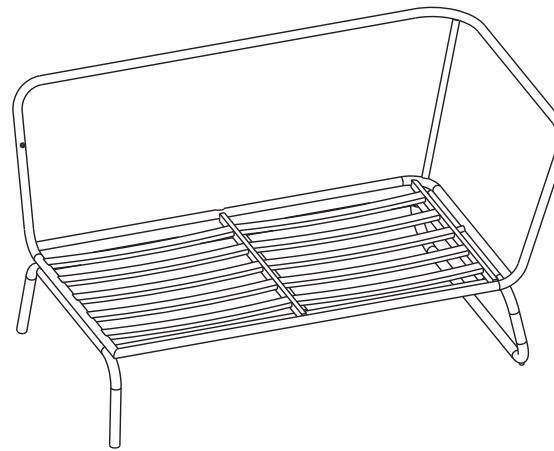

Assemble instruction

GLA-61965-51R

Part List:

NO.	Picture	Name	Qty
A		Seat	1
B		Leg	1
C		Wrench	1
D		PVC Bolt Cover	4
E		M6X45MM Bolt	4
F		Steel Washer	4

STEP 1