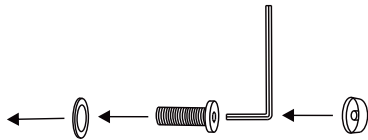

STEP 1

Assemble instruction

GLA-61965-51R

Part List:

| NO. | Picture | Name | Qty |
|-----|---|----------------|-----|
| A |  | Seat | 1 |
| B |  | Leg | 1 |
| C |  | Wrench | 1 |
| D |  | PVC Bolt Cover | 4 |
| E |  | M6X45MM Bolt | 4 |
| F |  | Steel Washer | 4 |

STEP 1

Assemble instruction

STEP 1

Part List:

| NO. | Picture | Name | Qty |
|-----|--|----------------|-----|
| A |  | Sofa A | 1 |
| B |  | Sofa B | 1 |
| C |  | Wrench | 1 |
| D |  | PVC Bolt Cover | 1 |
| E |  | M6X25MM Bolt | 1 |
| F |  | Steel Washer | 1 |