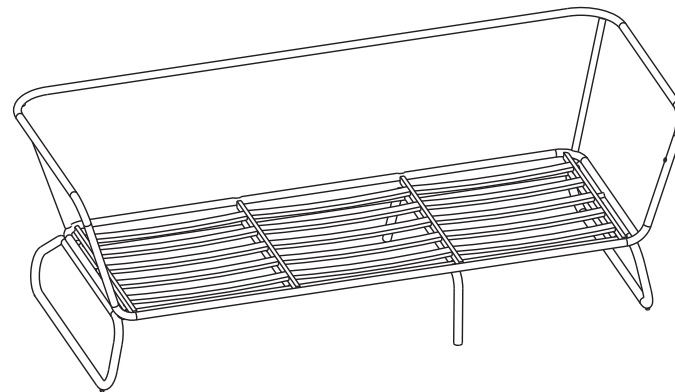

Assemble instruction

GLA-61965-44L

Part List:

| NO. | Picture | Name | Qty |
|-----|--|----------------|-----|
| A |  | Seat | 1 |
| B |  | Leg | 1 |
| C |  | Wrench | 1 |
| D |  | PVC Bolt Cover | 6 |
| E |  | M6X45MM Bolt | 6 |
| F |  | Steel Washer | 6 |

STEP 1

Assemble instruction

GLA-61965-51R

Part List:

| NO. | Picture | Name | Qty |
|-----|---|----------------|-----|
| A |  | Seat | 1 |
| B |  | Leg | 1 |
| C |  | Wrench | 1 |
| D |  | PVC Bolt Cover | 4 |
| E |  | M6X45MM Bolt | 4 |
| F |  | Steel Washer | 4 |

STEP 1

Assemble instruction

STEP 1

Part List:

| NO. | Picture | Name | Qty |
|-----|--|----------------|-----|
| A |  | Sofa A | 1 |
| B |  | Sofa B | 1 |
| C |  | Wrench | 1 |
| D |  | PVC Bolt Cover | 1 |
| E |  | M6X25MM Bolt | 1 |
| F |  | Steel Washer | 1 |