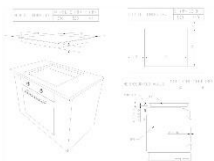

B07HR51GBNM-DE

EAN: 8698902514767

- built-in oven
- 10 heating modes, hydrolytic cleaning function
- Display with timer
- Hot Air Shield
- Hydro Assist
- Soft Close

HIGHLIGHTS

VapoSanit

The steam cleaning function gently softens dirt deposits in the oven with steam. You can then clean the interior of the oven effortlessly

Hydro Assist

enables steam-assisted cooking. Simply pour water into the well at the bottom and select the steam function on the oven .

EasytoClean

The smooth enamel interior of the oven ensures quick and easy cleaning

Detach&Clean

No more struggling to keep the oven door clean: You can even clean our removable inner glass door in the dishwasher

Extra-large interior

The bigger, the better. If you're cooking for a large family, this oven is the right choice

LED-Display

The length of the baking process and the start and end times can be programmed via the LED display with electronic timer.

SoftClosing

Thanks to a special hinge, the automatic oven door closes gently and quietly

DoorSwitch

Switches the light on when the oven door is open and switches it off when the door is closed to save energy