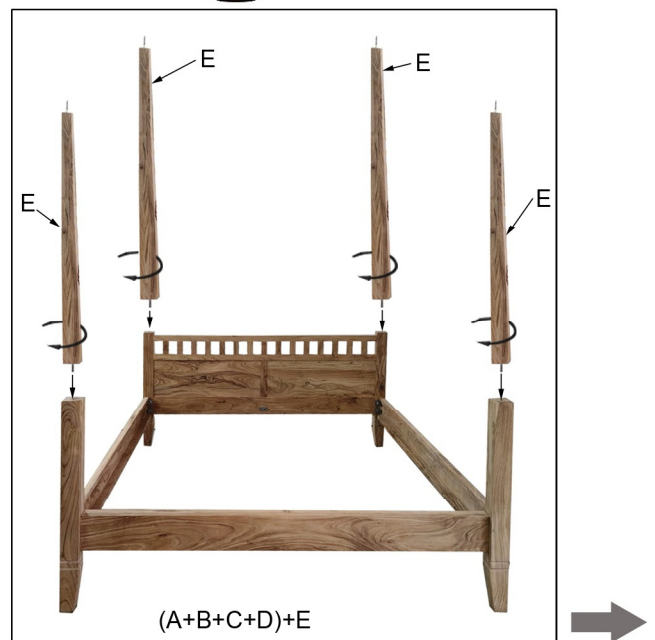

MID.YOU

IN THE MIDDLE OF YOUR HOME

XXXLutz KG
Roemerstrasse 39
AT-4600 Wels

21780064/01

A  x1	B  x2	C  x1	D  x8	
E  x4	F  x4	G  x4	H  x2	I  JCB M8x30=2x
J  5 MM X 1	K  x1	L  x2	M  JCB M8x40=2x	N  x4
O  14x15 x1	P  8 mm. X 2	Q  30mm x6		

40 Min.

21780064/01