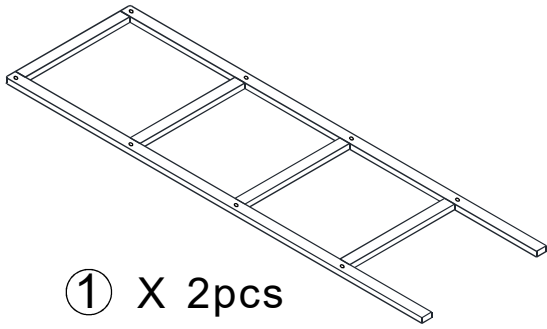

# Article No: 42010093/01 SPLINTER

XXXLUTZ KG  
 Roemerstrasse 39  
 AT-4600 Wels, Austria  
 Info@xxxlutz.at

A X 16pcs

C X 1pc