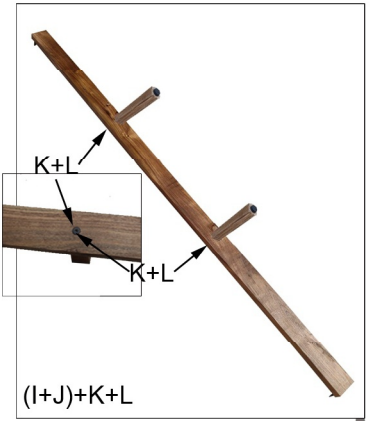

MID.YOU

IN THE MIDDLE OF YOUR HOME

XXXLutz KG
Roemerstrasse 39
AT-4600 Wels

21780063/01

(A+B+C+D+E+F+G+I+J+K+M)+J+N+K+M

A+B+C+D+E+F+G+I+J+K+M+N