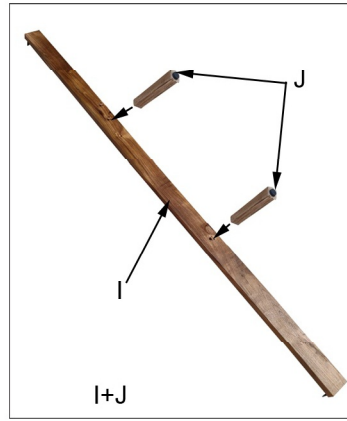

MID.YOU

IN THE MIDDLE OF YOUR HOME

XXXLutz KG
Roemerstrasse 39
AT-4600 Wels

21780063/01

(A+B+C+D+E+F+G+I+J+K+M)+J+N+K+M

A+B+C+D+E+F+G+I+J+K+M+N