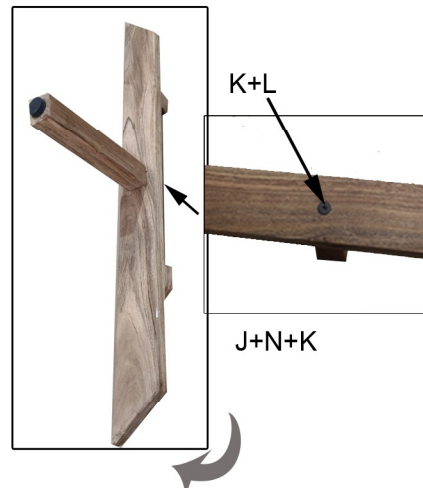

MID.YOU

IN THE MIDDLE OF YOUR HOME

XXXLutz KG
Roemerstrasse 39
AT-4600 Wels

21780063/01

(A+B+C+D+E+F+G+I+J+K+M)+J+N+K+M

A+B+C+D+E+F+G+I+J+K+M+N