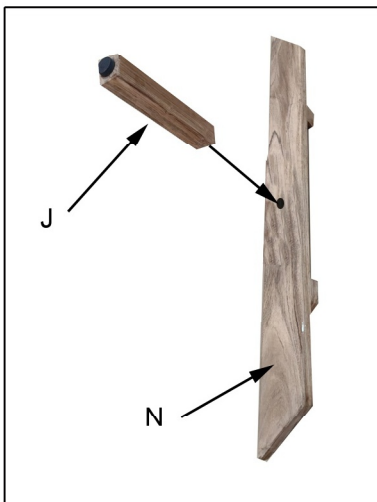

MID.YOU

IN THE MIDDLE OF YOUR HOME

XXXLutz KG
Roemerstrasse 39
AT-4600 Wels

21780063/01

(A+B+C+D+E+F+G+I+J+K+M)+J+N+K+M

A+B+C+D+E+F+G+I+J+K+M+N