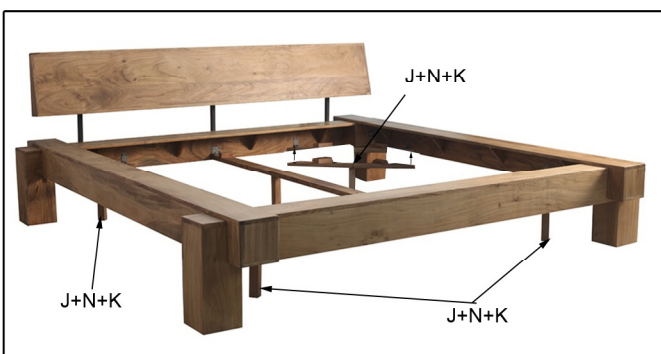

MID.YOU

IN THE MIDDLE OF YOUR HOME

XXXLutz KG
Roemerstrasse 39
AT-4600 Wels

21780063/01

(A+B+C+D+E+F+G+I+J+K+M)+J+N+K+M

A+B+C+D+E+F+G+I+J+K+M+N