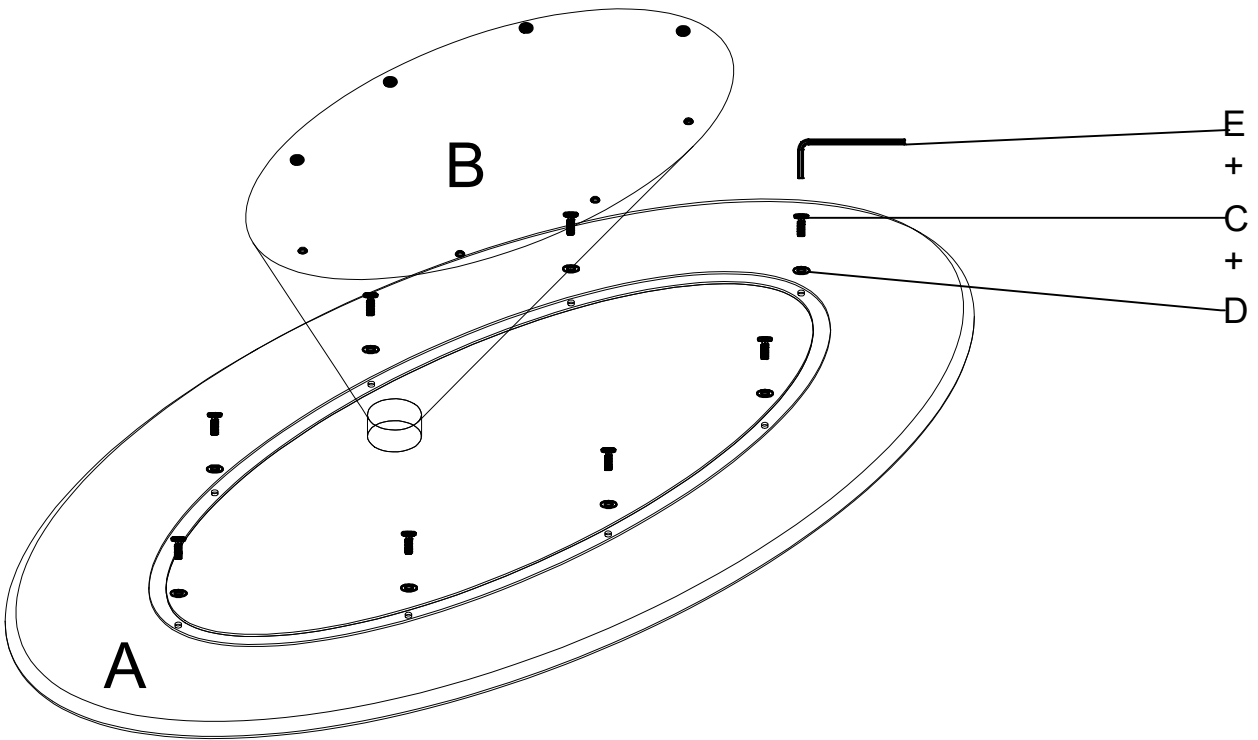

# ASSEMBLY INSTRUCTIONS

74265/74266-220

A

01

B

01

C

Ø8mm x20mm - 08

D

M10mm - 08

E

5mm - 01

2 PERSON  
ASSEMBLY

ABOUT 15  
MIN ASSEMBLY