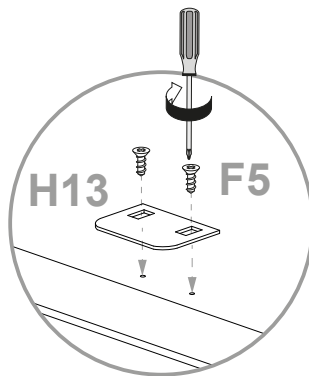

**GB** **Safety instructions**  
The triangle reminds you during the installation of the following notes. 

**1** Assembly must be carried out by qualified personnel. If it is not carried out correctly, the product may tip over or fall, damaging people or things. Because there are walls of different materials, the screws for fixing to the wall are not including. To choose the right fastening accessories, contact a local dealer.

14

F5

Ø3,5x16mm n.2

H13

n.1

15

Ø3x12mm n.3

Ø3,5x16mm n.12

180x13mm n.1

n.1

Ø10 n.2

12 mm n.2

12 mm n.2

16

17

**A**

**B**