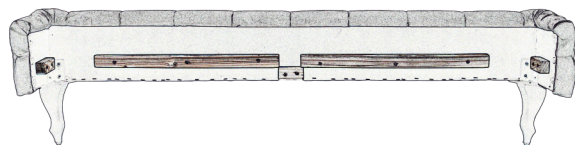

80636 - Bed DESIRE 180x200 Silver Grey

TWIN BED ASSEMBLY INSTRUCTIONS

CAUTION: At least two adults are required to safely complete performing this task.
Other lifting attempts may risk back injury due to large and heavy part/s.

KARE

DESIGN

Headboard

1 x 1

Left sideboard

2 x 1

Right sideboard

3 x 1