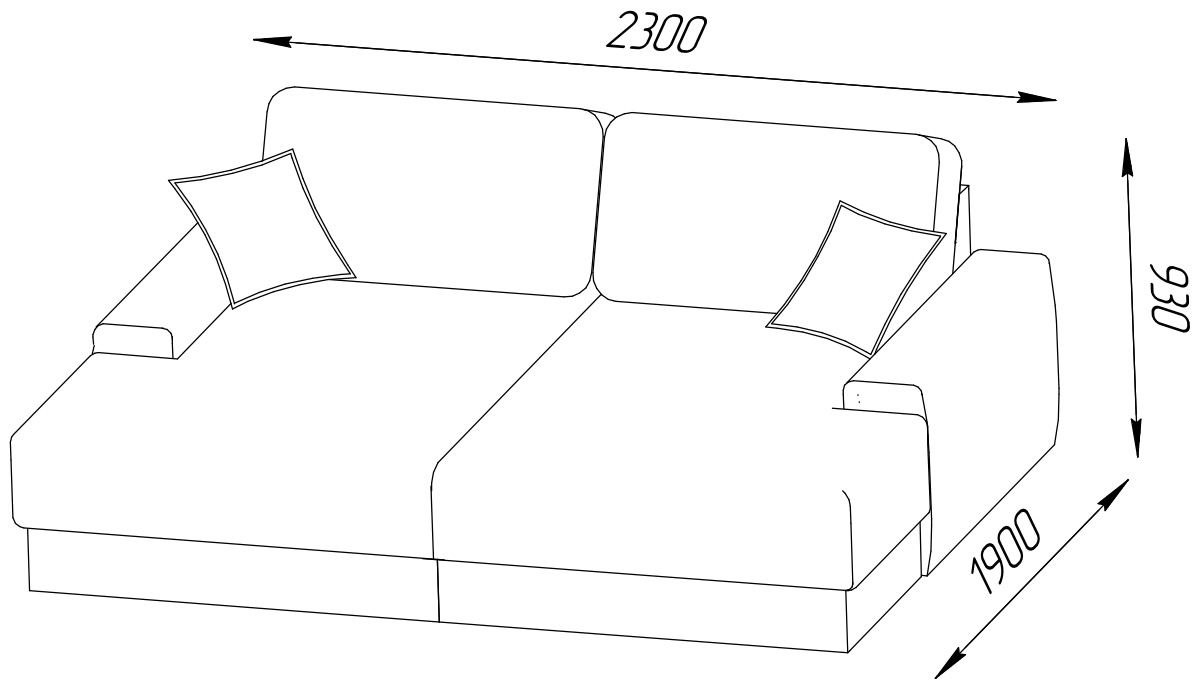

# NAPOLI LONGCHAIR 23300052

**! +/-2CM**

Nº		PCS	
1.1	1900x1150x740	1	1/2
1.2	920x500x300	1	1/2
1.3	500x500x260	1	1/2
2.1	1900x1150x740	1	2/2
2.2	920x500x300	1	2/2
2.3	500x500x260	1	2/2