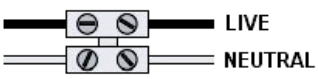

**MAINS SUPPLY**

LIVE - Possible colours : Red or Brown  
 NEUTRAL - Possible colours : Black or Blue

**LIGHT FITTING**

**Q.C** APPROVED  
 20/06/2025  
 ISSUE 2

UK: IP44—suitable for Zone 1 , 2

French: IP44—adapté pour la Zone 1, 2