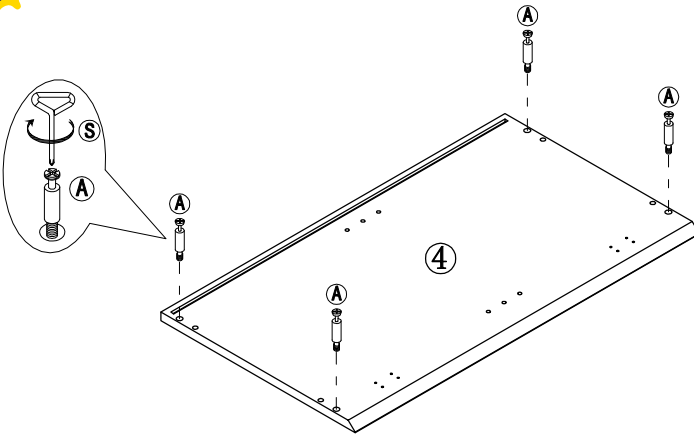

Item number
48451C2W
48451C2S

item name
CHIARO

production week/year

factory
#128

Nr.	Menge
(1)	1
(2)	1
(3)	4
(4)	1
(5)	1
(6)	1
(7)	1
(8)	1
(9)	1
(10)	1
(11)	1
(12)	1
(13)	2
(14)	2
(15)	2
(16)	1
(17)	1
(18)	1
(19)	1
(20)	1
(21)	2
(22)	2
(23)	2
(24)	2
(25)	2
(26)	2

A x10 ø7*33mm	B x10 ø15*11mm	C x4 ø20*0.4mm	D x16 ø8*30mm	E x4 	F x4
G x16 ø6*18mm	H x12 ø6*48mm	I x62 ø4*15mm	J x12 ø3.5*12mm	K x18 ø6*30mm	L x4
M x4 	N x4 ø6*30mm	O x18 ø4*30mm	P x16 	Q x16 ø3*18mm	R x1 4mm
S x1 	T x1 ø28*35mm	U x4 ø13*1.5mm	V x2 120*20mm	W x2 ø8*38mm	X x4 350mm