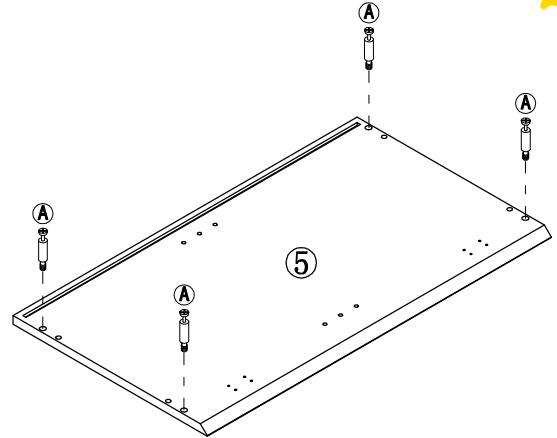

Item number
48451C2W
48451C2S

item name
CHIARO

production week/year

factory
#128

Nr.	Menge
(1)	1
(2)	1
(3)	4
(4)	1
(5)	1
(6)	1
(7)	1
(8)	1
(9)	1
(10)	1
(11)	1
(12)	1
(13)	2
(14)	2
(15)	2
(16)	1
(17)	1
(18)	1
(19)	1
(20)	1
(21)	2
(22)	2
(23)	2
(24)	2
(25)	2
(26)	2

A x10 ø7*33mm	B x10 ø15*11mm	C x4 ø20*0.4mm	D x16 ø8*30mm	E x4 	F x4
G x16 ø6*18mm	H x12 ø6*48mm	I x62 ø4*15mm	J x12 ø3.5*12mm	K x18 ø6*30mm	L x4
M x4 	N x4 ø6*30mm	O x18 ø4*30mm	P x16 	Q x16 ø3*18mm	R x1 4mm
S x1 	T x1 ø28*35mm	U x4 ø13*1.5mm	V x2 120*20mm	W x2 ø8*38mm	X x4 350mm

2 ▶

180°

4

5 ▷

7 ▶

9 ▷

11 ▶

13 ▷