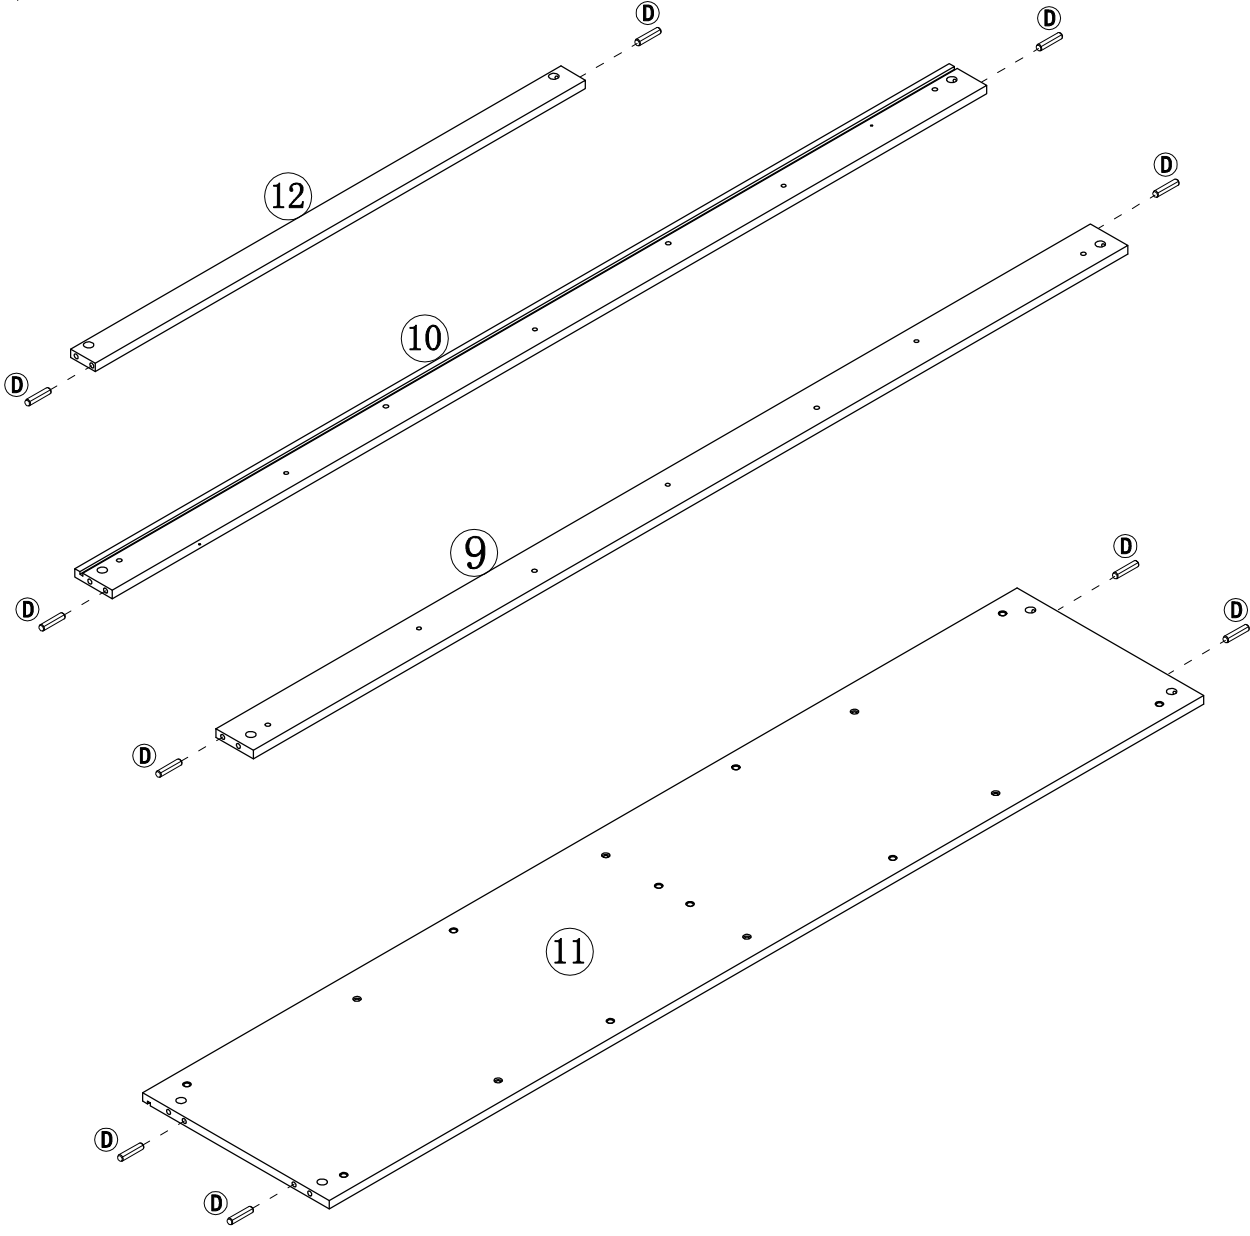

Item number
48451C2W
48451C2S

item name
CHIARO

production week/year

factory
#128

Nr.	Menge
(1)	1
(2)	1
(3)	4
(4)	1
(5)	1
(6)	1
(7)	1
(8)	1
(9)	1
(10)	1
(11)	1
(12)	1
(13)	2
(14)	2
(15)	2
(16)	1
(17)	1
(18)	1
(19)	1
(20)	1
(21)	2
(22)	2
(23)	2
(24)	2
(25)	2
(26)	2

A x10 ø7*33mm	B x10 ø15*11mm	C x4 ø20*0.4mm	D x16 ø8*30mm	E x4 	F x4
G x16 ø6*18mm	H x12 ø6*48mm	I x62 ø4*15mm	J x12 ø3.5*12mm	K x18 ø6*30mm	L x4
M x4 	N x4 ø6*30mm	O x18 ø4*30mm	P x16 	Q x16 ø3*18mm	R x1 4mm
S x1 	T x1 ø28*35mm	U x4 ø13*1.5mm	V x2 120*20mm	W x2 ø8*38mm	X x4 350mm

2 ▶

180°

4

5 ▷

7 ▶

9 ▷

11 ▶

13 ▷