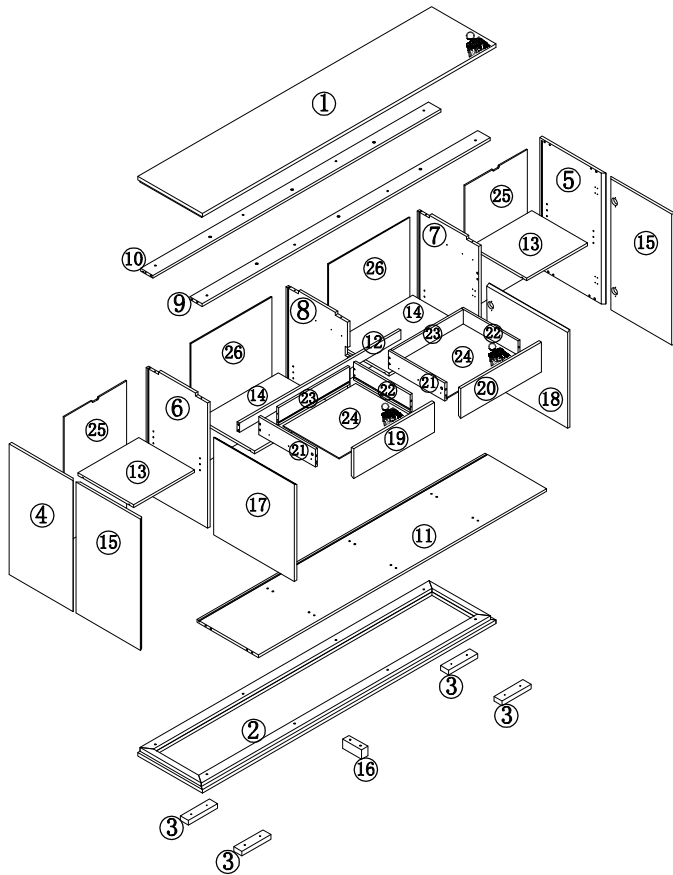

Item number
48451C2W
48451C2S

item name
CHIARO

production week/year

factory
#128

Nr.	Menge
(1)	1
(2)	1
(3)	4
(4)	1
(5)	1
(6)	1
(7)	1
(8)	1
(9)	1
(10)	1
(11)	1
(12)	1
(13)	2
(14)	2
(15)	2
(16)	1
(17)	1
(18)	1
(19)	1
(20)	1
(21)	2
(22)	2
(23)	2
(24)	2
(25)	2
(26)	2

A x10 ø7*33mm	B x10 ø15*11mm	C x4 ø20*0.4mm	D x16 ø8*30mm	E x4 	F x4
G x16 ø6*18mm	H x12 ø6*48mm	I x62 ø4*15mm	J x12 ø3.5*12mm	K x18 ø6*30mm	L x4
M x4 	N x4 ø6*30mm	O x18 ø4*30mm	P x16 	Q x16 ø3*18mm	R x1 4mm
S x1 	T x1 ø28*35mm	U x4 ø13*1.5mm	V x2 120*20mm	W x2 ø8*38mm	X x4 350mm

2 ▶

180°

4

5 ▷

7 ▶

9 ▷

11 ▶

13 ▷