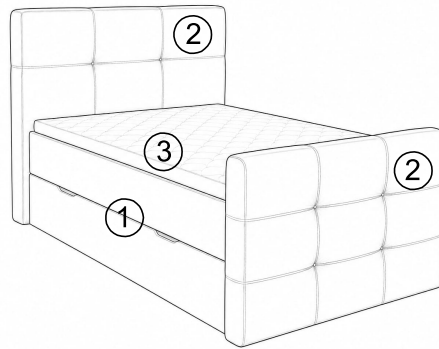

ArtNr: 23300100

Caron Plus 90/100/120

#	
①	
②	
③	

1

K25	5x100mm
4	4

RIGHT / LEFT

2

	D		M6.0x100mm
1		8	