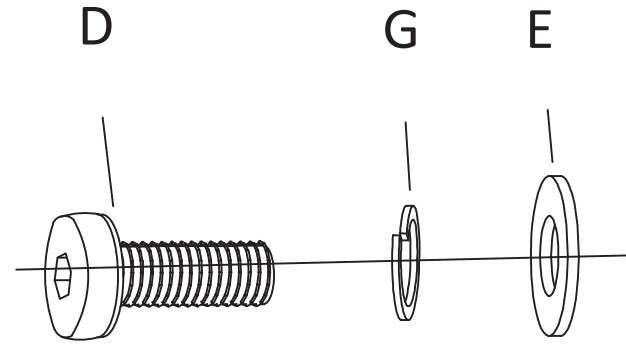

# 06390009-09

A:1PC

B:2PCS

C:1PC

D:M6X20  
20PCS

E:20PCS

F:1PC

Extra spring washer for table assembly

**G:20PCS**