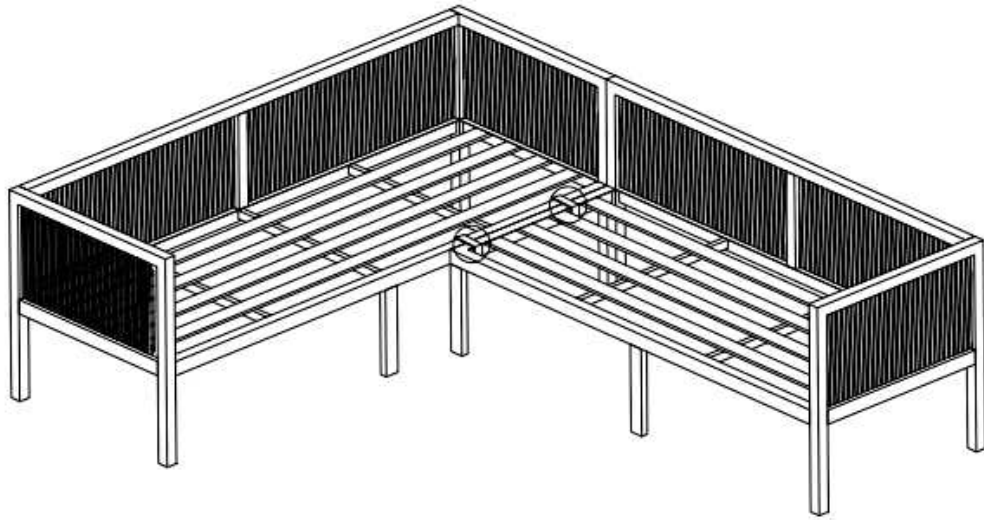

# 06390009-09

A:1PC

B:2PCS

C:1PC

D:M6X20  
20PCS

E:20PCS

F:1PC

Extra spring washer for table assembly

**G:20PCS**