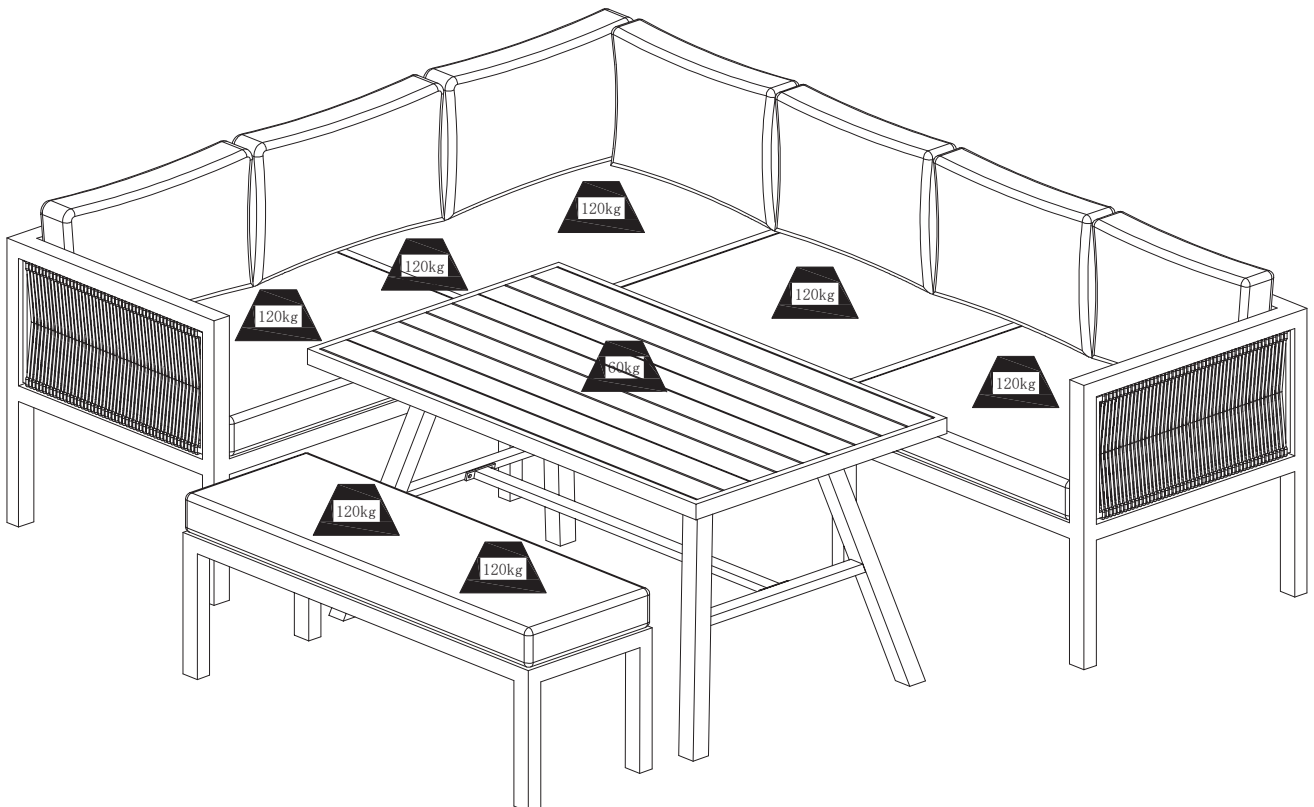

# 06390009-09

A:1PC

B:2PCS

C:1PC

D:M6X20  
20PCS

E:20PCS

F:1PC

Extra spring washer for table assembly

**G:20PCS**