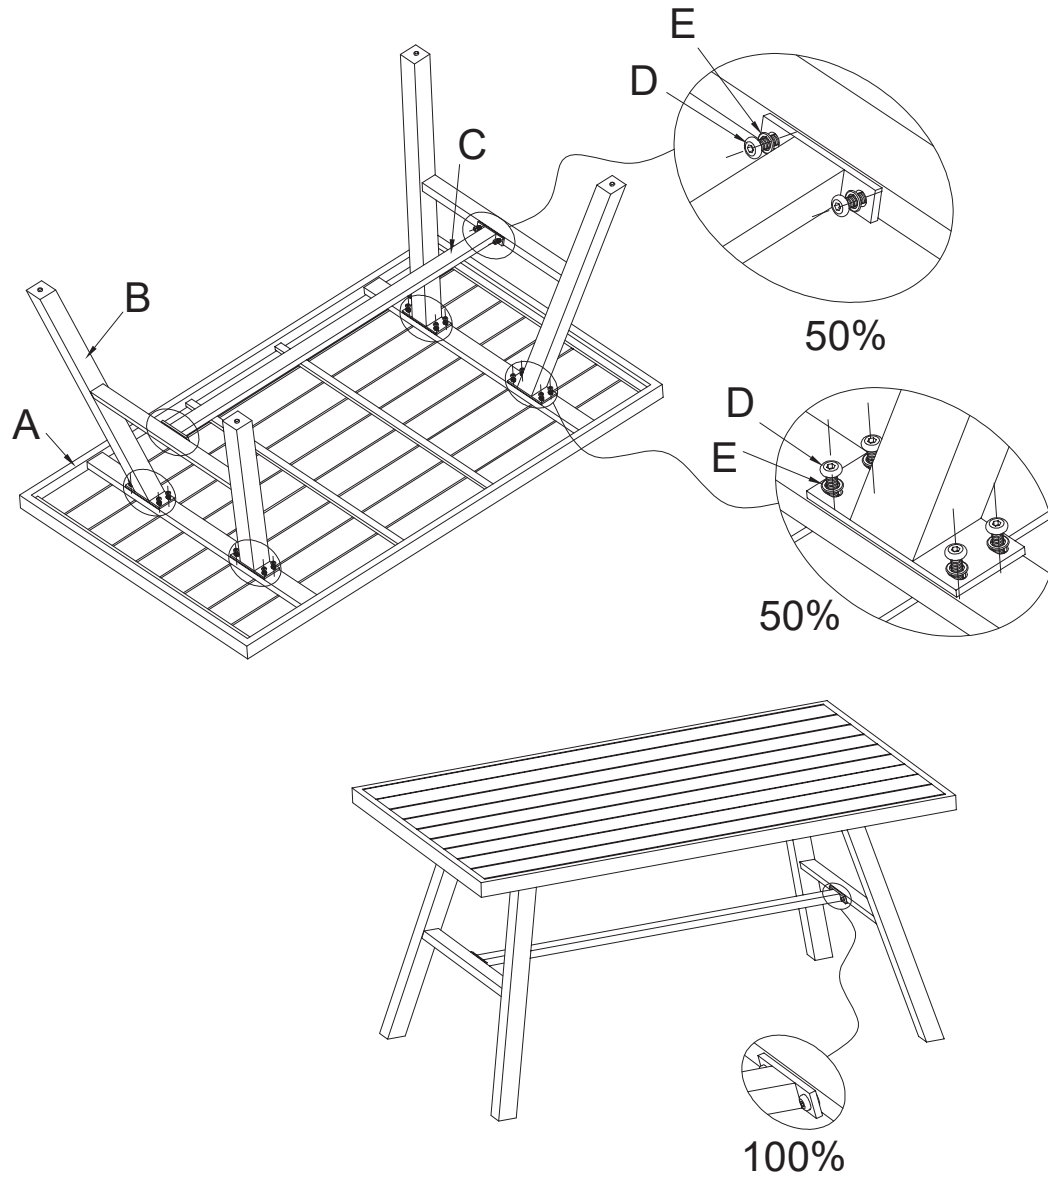

# 06390009-09

A:1PC

B:2PCS

C:1PC

D:M6X20  
20PCS

E:20PCS

F:1PC

Extra spring washer for table assembly

**G:20PCS**