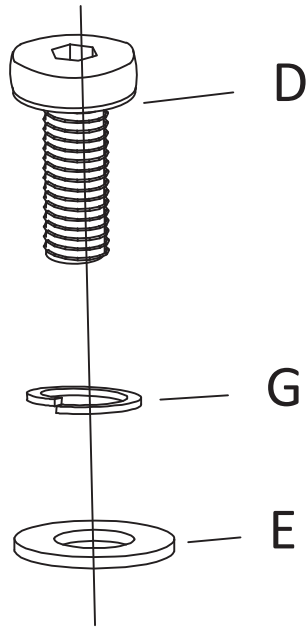

# 06390009-09

A:1PC

B:2PCS

C:1PC

D:M6X20  
20PCS

E:20PCS

F:1PC

Extra spring washer for table assembly

**G:20PCS**