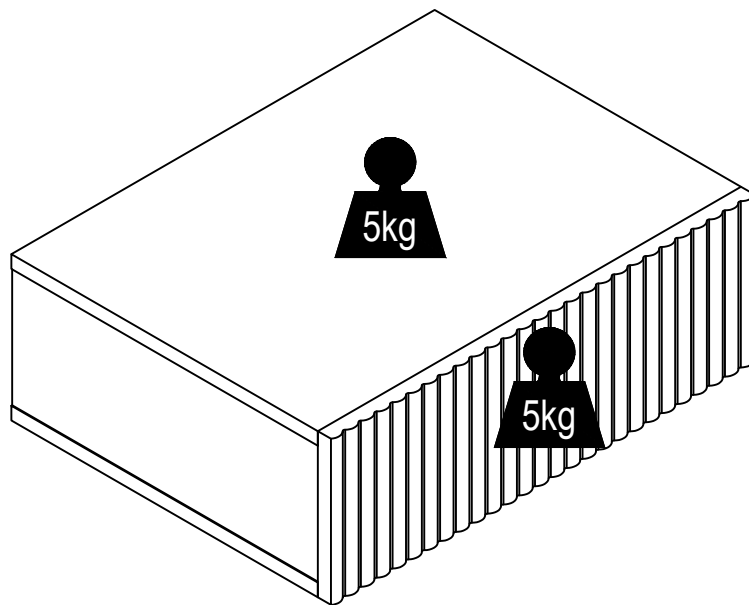

27980326-02

TAVERA

BDSK Handels GmbH & Co.KG

Mergentheimer Straße 59

DE-97084 Würzburg -Germany

E-Mail:Info@xxxlutz.at

A	x 8	B	x 8	C	x 4	D	x 8	E	x 12	F	x 4	G	x 4	H	x 1
Φ6*44mm		Φ15*12mm		Φ20mm		Φ8*30mm		Φ3.5*14mm		Ø3.5*35mm		7*50mm		4#	
I	x 4	J	x 1	K	x 1	L	x 2	M	x 4	N	x 4	O	x 2		
								Ø4*50mm				285mm			

1

A	x 4
	
Φ6*44mm	

2

E	x 4	O1	x 2
			
Φ3.5*14mm		285mm	

3

B	x 4	D	x 4
			
$\Phi 15 \times 12 \text{mm}$		$\Phi 8 \times 30 \text{mm}$	

4

5

D	x 4	G	x 4	H	x 1
Φ8*30mm		7*50mm		4#	

6

E	x 4	O2	x 2
Φ3.5*14mm		285mm	

7

A	x 4	F	x 4
			
Φ6*44mm		Ø3.5*35mm	

8

B	x 4	C	x 4
			
Φ15*12mm		Φ20mm	

9

E	x4	I	x4	J	x1	K	x1
							
Φ3.5*14mm							

10

L	x2	M	x4	N	x4
					
Ø4*50mm					

11

12