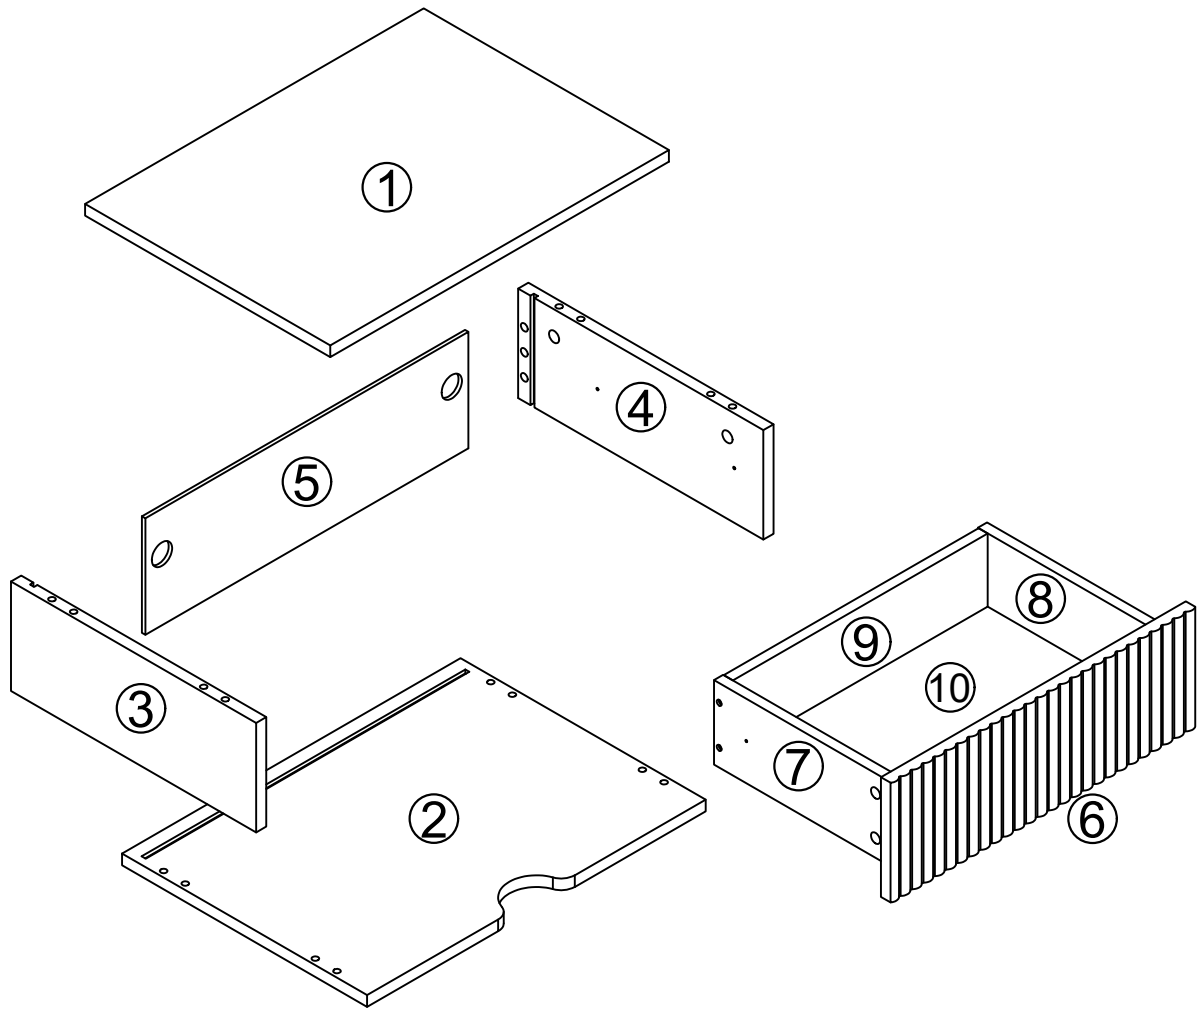

27980326-02

TAVERA

BDSK Handels GmbH & Co.KG

Mergentheimer Straße 59

DE-97084 Würzburg -Germany

E-Mail:Info@xxxlutz.at

A	x 8	B	x 8	C	x 4	D	x 8	E	x 12	F	x 4	G	x 4	H	x 1
Φ6*44mm		Φ15*12mm		Φ20mm		Φ8*30mm		Φ3.5*14mm		Ø3.5*35mm		7*50mm		4#	
I	x 4	J	x 1	K	x 1	L	x 2	M	x 4	N	x 4	O	x 2		
								Ø4*50mm				285mm			

1

A	x 4
	
Φ6*44mm	

2

E	x 4	O1	x 2
			
Φ3.5*14mm		285mm	

3

B	x 4	D	x 4
			
$\Phi 15 \times 12 \text{mm}$		$\Phi 8 \times 30 \text{mm}$	

4

5

D	x 4	G	x 4	H	x 1
Φ8*30mm		7*50mm		4#	

6

E	x 4	O2	x 2
Φ3.5*14mm		285mm	

7

A	x 4	F	x 4
			
Φ6*44mm		Ø3.5*35mm	

8

B	x 4	C	x 4
			
Φ15*12mm		Φ20mm	

9

E	x4	I	x4	J	x1	K	x1
							
Φ3.5*14mm							

10

L	x2	M	x4	N	x4
					
Ø4*50mm					

11

12