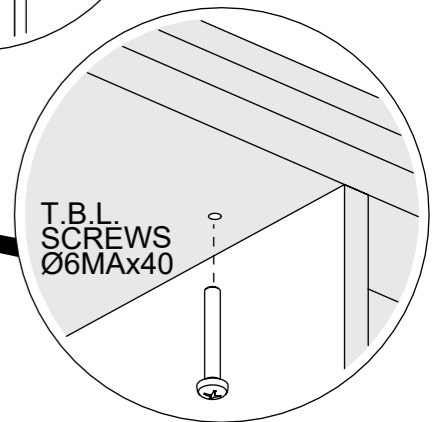

TOMASELLA

CLASS

ASSEMBLY INSTRUCTIONS **PANAREA** TV BASE
WITH PLINTH

1 UNLOCK DRAWER

2 TOP ASSEMBLING

3 LOCK DRAWER