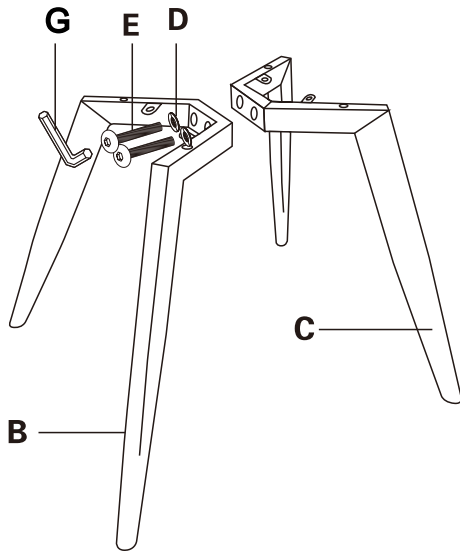

16340190-01-02

NEVA

XXXLutz KG
Roemerstrasse 39
AT-4600 Wels Austria
E-Mail:Info@Mobelix.at

A	x1	B	x1	C	x1

D	x6	E	x2	F	x4	G	x1

1

B	x1	C	x1	D	x2	E	x2	G	x1
							M6x40mm		

2

A	x1	D	x4	F	x4	G	x1
					M6x20mm		

3