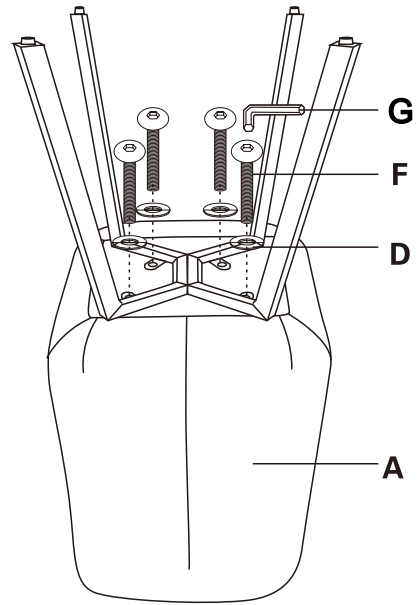

16340190-01-02

NEVA

XXXLutz KG
Roemerstrasse 39
AT-4600 Wels Austria
E-Mail:Info@Mobelix.at

A	x1	B	x1	C	x1

D	x6	E	x2	F	x4	G	x1

1

B	x1	C	x1	D	x2	E	x2	G	x1
							M6x40mm		

2

A	x1	D	x4	F	x4	G	x1
					M6x20mm		

3