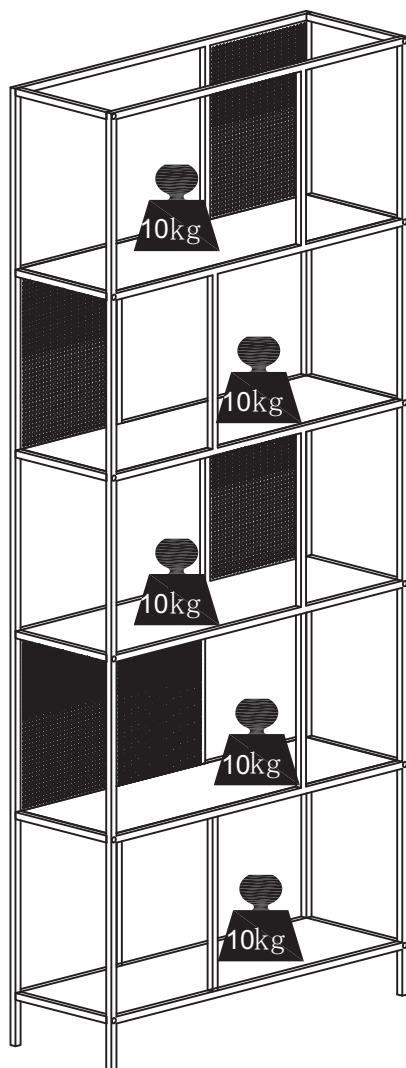

# Assemble instruction

27980023/01

## LEON

A	X30	B	X24	C	X1	D	X2	E	X2
#4x10mm		M6x20mm		M4		#4x35mm			
F	X2								

3

F	X2

D	X2
#4x35mm	

E	X2