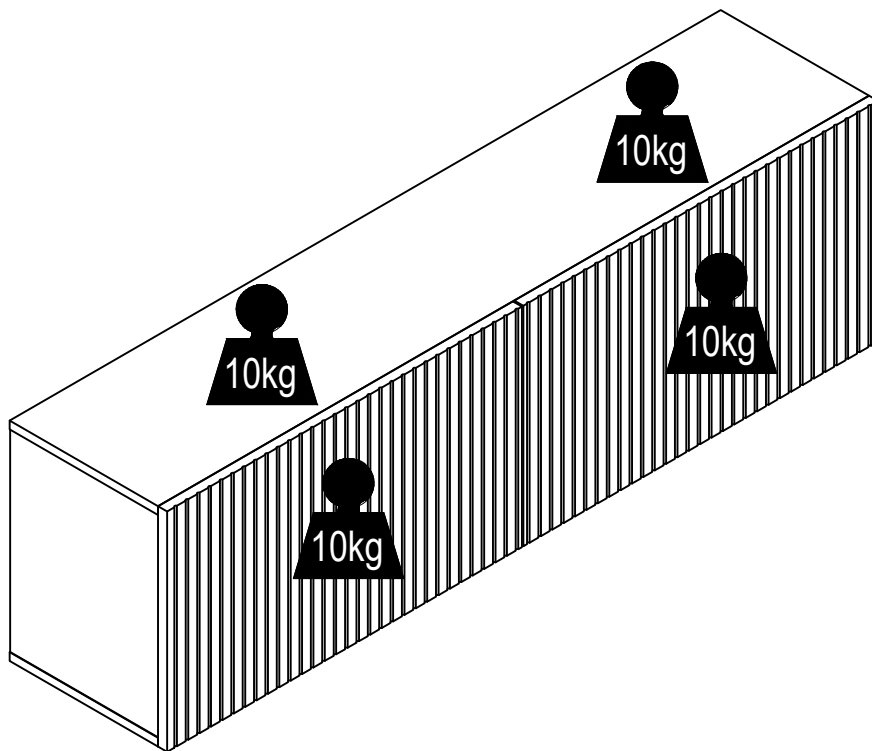

27980326-01
TAVERA

BDSK Handels GmbH & Co.KG
Mergentheimer Straße 59
DE-97084 Würzburg -Germany
E-Mail:Info@xxxlutz.at

A x 10 Φ6*44mm	B x 14 Φ15*12mm	C x 6 Φ20mm	D x 12 Φ8*30mm	E x 16 Φ3.5*14mm	F x 24 Φ4*14mm	G x 2 Φ6*82mm	H x 4
I x 6 7*50mm	J x 1 4#	K x 8 	L x 2 M4*10mm	M x 12 	N x 1 	O x 2 	P x 3
Q x 6 Ø4*50mm	R x 6 	S x 2 45*12mm	T x 2 45*16mm				

1

A	x 6	E	x 4	T	x 2
					
Φ6*44mm		Φ3.5*14mm		45*16mm	

2

A	x 4
	
Φ6*44mm	

3

B	x 4	G	x 2
			
Φ15*12mm		Φ6*82mm	

4

B	x 4
	
Φ15*12mm	

5

B	x 6	C	x 6	D	x 6
					
$\Phi 15 \times 12 \text{mm}$		$\Phi 20 \text{mm}$		$\Phi 8 \times 30 \text{mm}$	

6

7

D	x 6	I	x 6	J	x 1
Φ8*30mm		7*50mm		4#	

8

E	x 4	F	x 8	H	x 4	S	x 2
Φ3.5*14mm		Φ4*14mm				45*12mm	

9

F	x 16
	
Φ4*14mm	

10

L	x 2	M	x 12
			
M4*10mm			

11

K	x8	E	x8	N	x1	O	x2
		Φ3.5*14mm					

12

P	x3	Q	x6	R	x6
		Ø4*50mm			