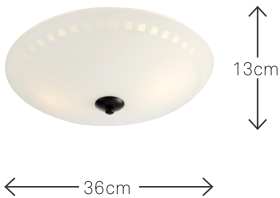

Art. No. 109128 Ray

Ceiling 36 cm
WHITE