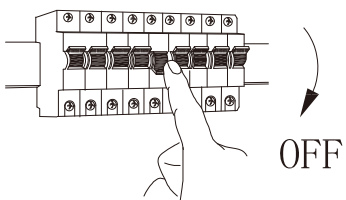

A

B

C

novel

40620047/01

Code	spare parts
A	x1
B	x2
C	x2
D	x2

BDSK Handels GmbH & Co. KG
Mergentheimer Straße 59
97084 Würzburg, Germany
www.novel-living.com
info@xxxlutz.at

DE: Dieses Produkt enthält eine Lichtquelle der Energieeffizienzklasse: E
CZ: Tento výrobek obsahuje svítidlo třídy energetické účinnosti: E
SE: Denna produkt innehåller en ljuskälla med energiklass: E
SK: Tento výrobok obsahuje svetelný zdroj triedy energetickej účinnosti: E
SI: Ta izdelek vsebuje svetlobni vir razreda energijske učinkovitosti: E
HU: A termék a következő energiaosztályba tartozó fényforrást tartalmaz: E
HR: Ovaj proizvod sadrži jedan izvor svjetlosti razreda energetske učinkovitosti: E
BG: Този продукт съдържа източник на светлина с клас на енергийна ефективност: E
RO: Acest produs conține o sursă de lumină din clasa de eficiență energetică: E
SR: Ovaj proizvod sadrži izvor svetlosti klase energetske efikasnosti: E
FR: Ce produit contient une source lumineuse de classe d'efficacité énergétique : E

DE: Austausch des LED-Leuchtmittels durch einen Professionisten
CZ: Výměna LED žárovky odborníkem
SE: LED-ljuskällan byts ut av en professionell person.
SK: Výmena LED žiarovky profesionálom
SI: Zamenjava LED-sijalke s strani strokovnjaka
HU: LED izzócsere szakember által
HR: Zamjena LED žarulje od strane profesionalca
BG: Смяна на LED крушката от професионалист
RO: Înlocuirea becului LED de către un profesionist
SR: zamena LED sijalice od strane stručnog lica
FR: Remplacement de l'ampoule LED par un professionnel