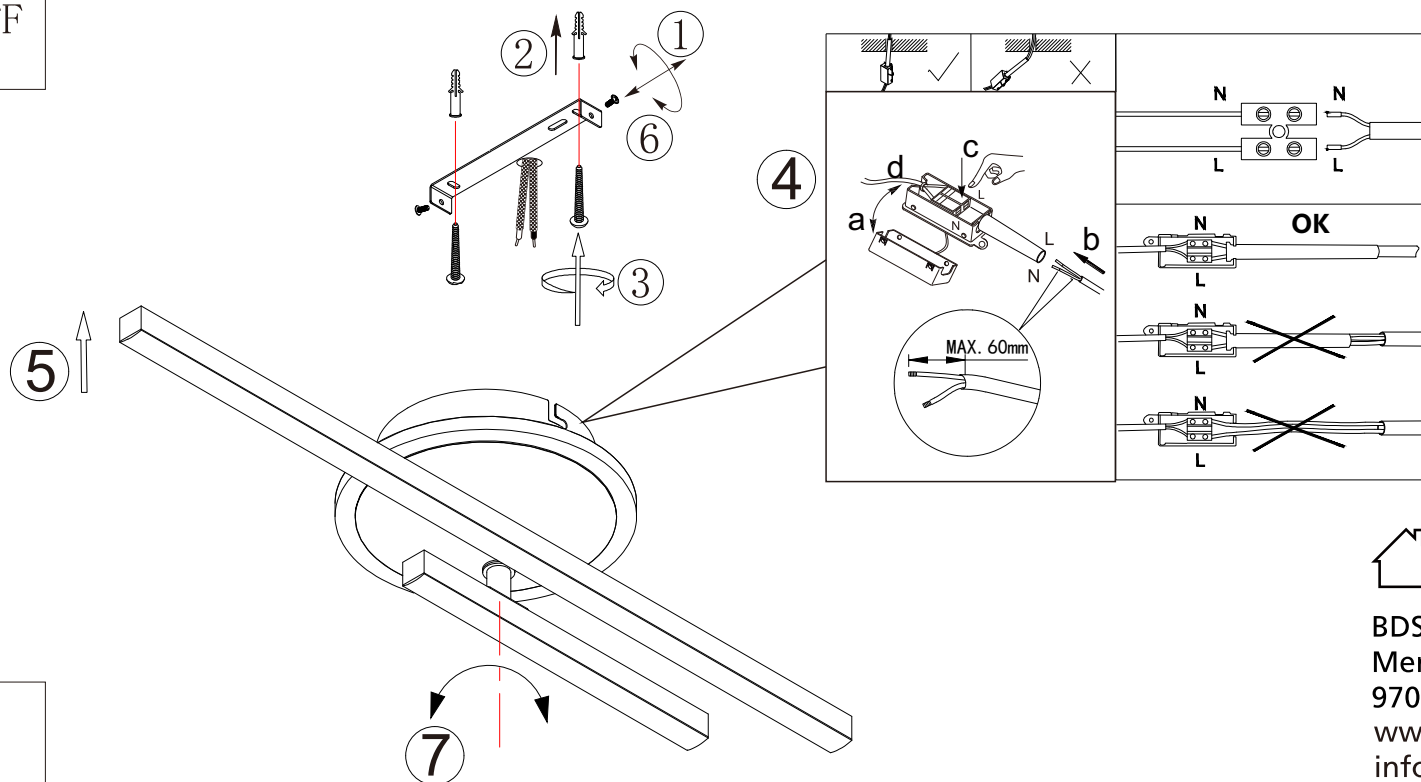

A

B

C

novel

40620047/01

Code	spare parts
A	x1
B	x2
C	x2
D	x2

BDSK Handels GmbH & Co. KG
Mergentheimer Straße 59
97084 Würzburg, Germany
www.novel-living.com
info@xxxlutz.at

DE: Dieses Produkt enthält eine Lichtquelle der Energieeffizienzklasse: E
CZ: Tento výrobek obsahuje svítidlo třídy energetické účinnosti: E
SE: Denna produkt innehåller en ljuskälla med energiklass: E
SK: Tento výrobok obsahuje svetelný zdroj triedy energetickej účinnosti: E
SI: Ta izdelek vsebuje svetlobni vir razreda energijske učinkovitosti: E
HU: A termék a következő energiaosztályba tartozó fényforrást tartalmaz: E
HR: Ovaj proizvod sadrži jedan izvor svjetlosti razreda energetske učinkovitosti: E
BG: Този продукт съдържа източник на светлина с клас на енергийна ефективност: E
RO: Acest produs conține o sursă de lumină din clasa de eficiență energetică: E
SR: Ovaj proizvod sadrži izvor svetlosti klase energetske efikasnosti: E
FR: Ce produit contient une source lumineuse de classe d'efficacité énergétique : E

DE: Austausch des LED-Leuchtmittels durch einen Professionisten
CZ: Výměna LED žárovky odborníkem
SE: LED-ljuskällan byts ut av en professionell person.
SK: Výmena LED žiarovky profesionálom
SI: Zamenjava LED-sijalke s strani strokovnjaka
HU: LED izzócsere szakember által
HR: Zamjena LED žarulje od strane profesionalca
BG: Смяна на LED крушката от професионалист
RO: Înlocuirea becului LED de către un profesionist
SR: zamena LED sijalice od strane stručnog lica
FR: Remplacement de l'ampoule LED par un professionnel