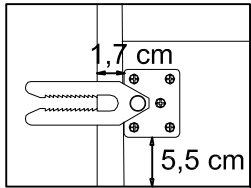

Version: 1.0

Art. No. 19330013/01

Model: VEGAS PRO

Dimension:  
180 x 200

13 mm

| No.  | PCS |     |
|------|-----|-----|
| 1, 3 | 1x  | 1/7 |
| 1, 3 | 1x  | 2/7 |
| 2    | 1x  | 3/7 |
| 2    | 1x  | 4/7 |
| 5    | 1x  | 5/7 |
| 4    | 1x  | 6/7 |
| 5    | 1x  | 7/7 |

|   |          |                  |                   |              |                   |                 |
|---|----------|------------------|-------------------|--------------|-------------------|-----------------|
|  | <b>A</b> | 5x20 mm <b>B</b> | M 6x20mm <b>C</b> | M 8 <b>D</b> | M 8x25mm <b>E</b> | 5x40mm <b>F</b> |
| 1 X   |          | 10 X             | 6 X               | 8 X          | 8 X               | 16 X            |

3

4

x2

5

x2

6

x2

7

M 6x20mm C  
6 X

16

17

18