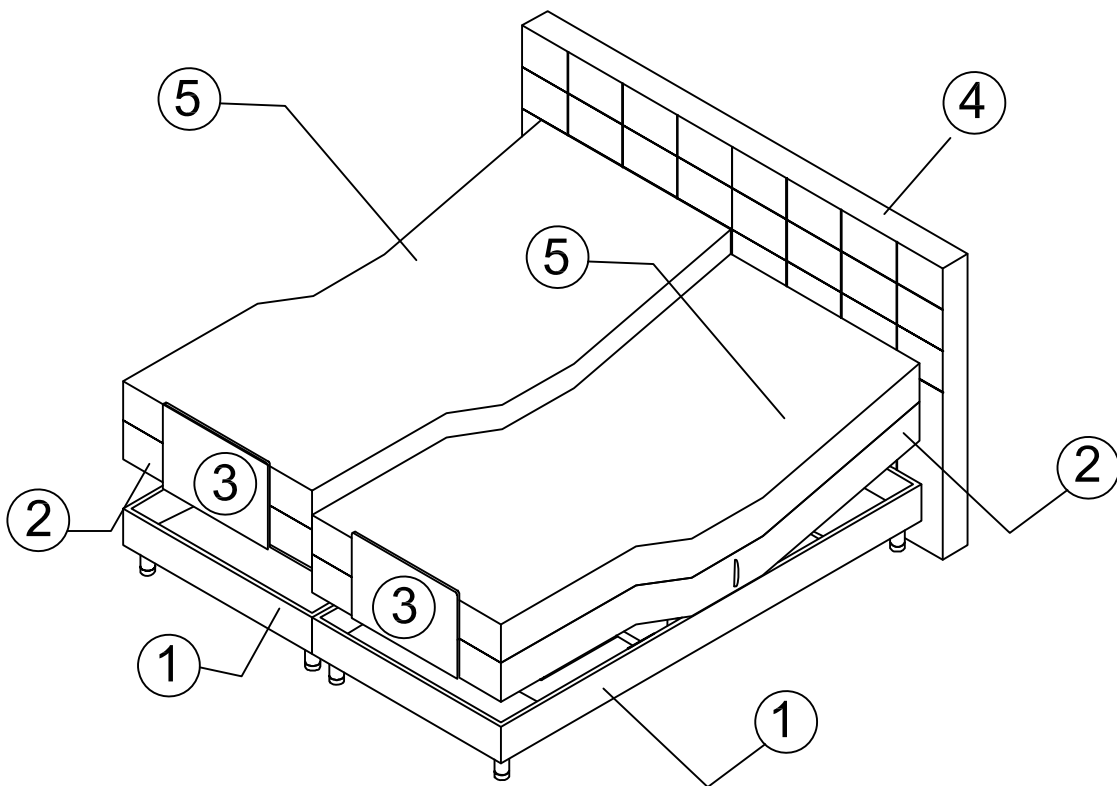

Version: 1.0

Art. No. 19330013/01

Model: VEGAS PRO

Dimension:  
180 x 200

13 mm

| No.  | PCS |     |
|------|-----|-----|
| 1, 3 | 1x  | 1/7 |
| 1, 3 | 1x  | 2/7 |
| 2    | 1x  | 3/7 |
| 2    | 1x  | 4/7 |
| 5    | 1x  | 5/7 |
| 4    | 1x  | 6/7 |
| 5    | 1x  | 7/7 |

|   |          |                  |                   |              |                   |                 |
|---|----------|------------------|-------------------|--------------|-------------------|-----------------|
|  | <b>A</b> | 5x20 mm <b>B</b> | M 6x20mm <b>C</b> | M 8 <b>D</b> | M 8x25mm <b>E</b> | 5x40mm <b>F</b> |
| 1 X   |          | 10 X             | 6 X               | 8 X          | 8 X               | 16 X            |

M 6x20mm C  
6 X

16

17

18