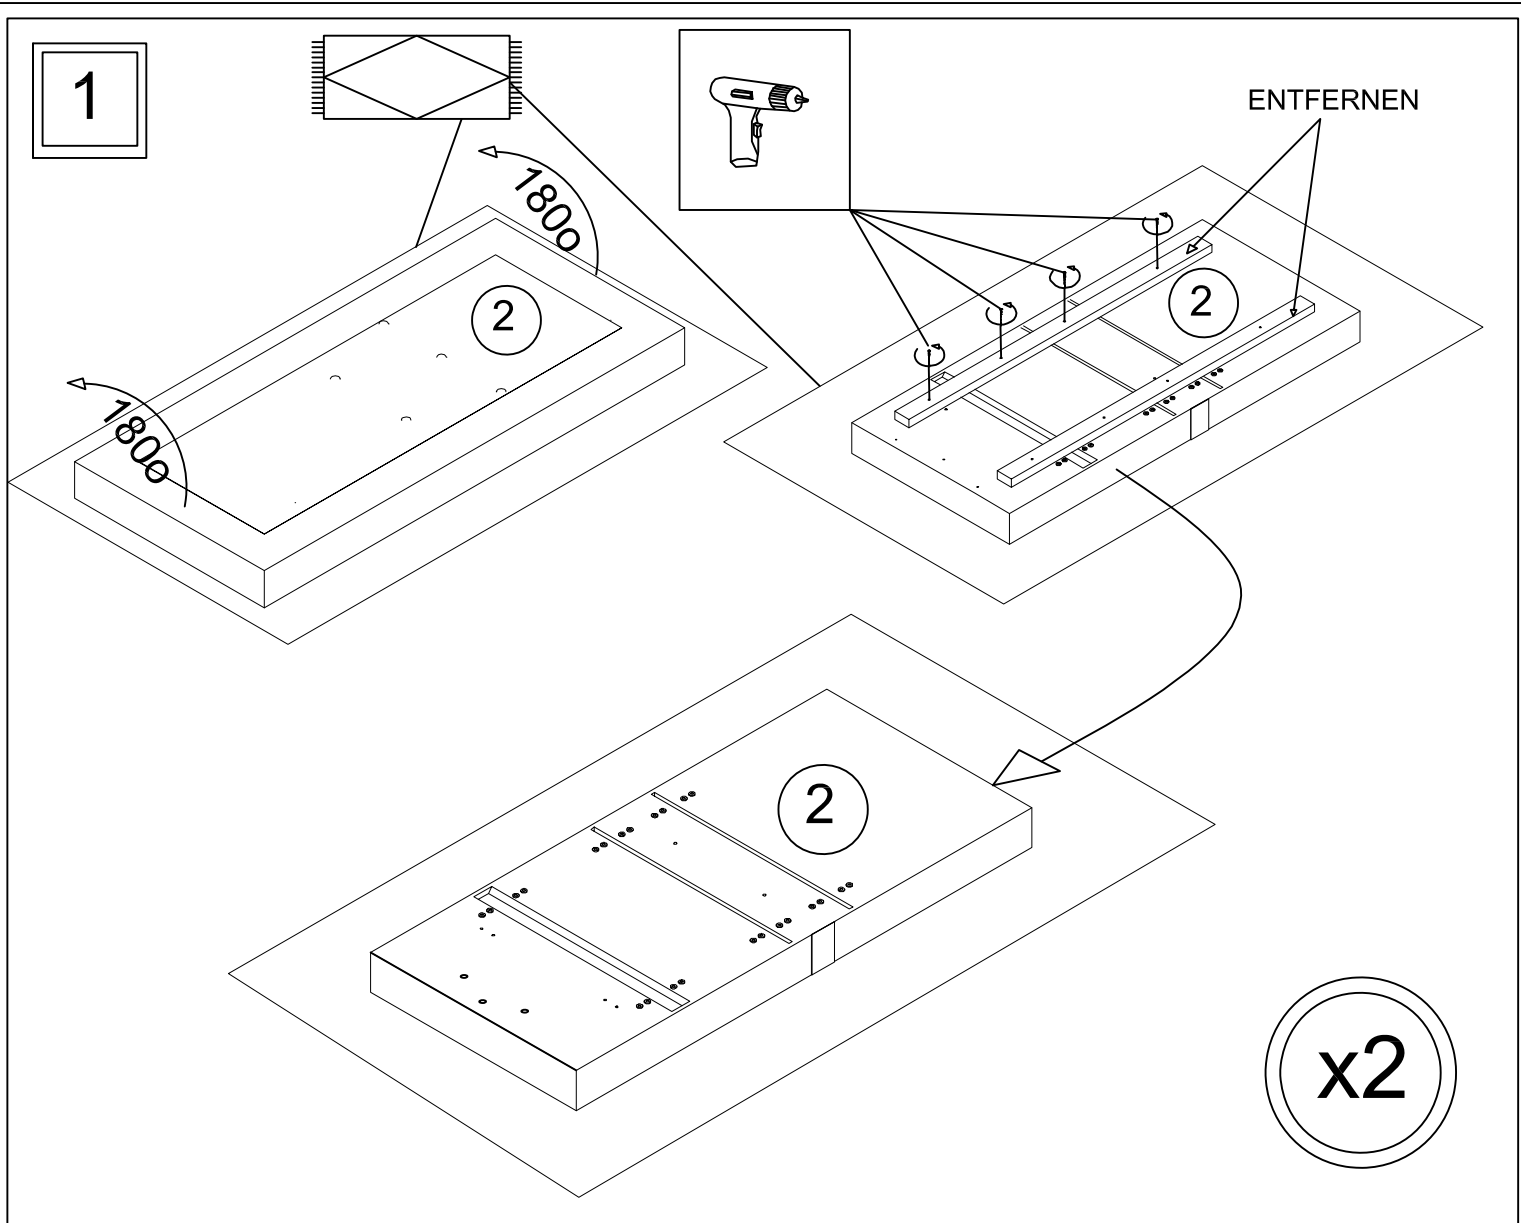

Version: 1.0

Art. No. 19330013/01

Model: VEGAS PRO

Dimension:  
180 x 200

13 mm

| No.  | PCS |     |
|------|-----|-----|
| 1, 3 | 1x  | 1/7 |
| 1, 3 | 1x  | 2/7 |
| 2    | 1x  | 3/7 |
| 2    | 1x  | 4/7 |
| 5    | 1x  | 5/7 |
| 4    | 1x  | 6/7 |
| 5    | 1x  | 7/7 |

|   |          |                  |                   |              |                   |                 |
|---|----------|------------------|-------------------|--------------|-------------------|-----------------|
|  | <b>A</b> | 5x20 mm <b>B</b> | M 6x20mm <b>C</b> | M 8 <b>D</b> | M 8x25mm <b>E</b> | 5x40mm <b>F</b> |
| 1 X   |          | 10 X             | 6 X               | 8 X          | 8 X               | 16 X            |

M 6x20mm C  
6 X

16

17

18