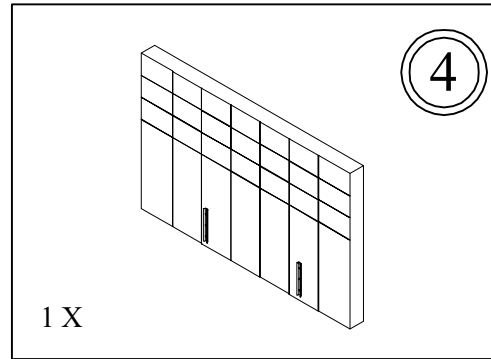

Version: 1.0

Art. No. 19330013/01

Model: VEGAS PRO

Dimension:  
180 x 200

13 mm

| No.  | PCS |     |
|------|-----|-----|
| 1, 3 | 1x  | 1/7 |
| 1, 3 | 1x  | 2/7 |
| 2    | 1x  | 3/7 |
| 2    | 1x  | 4/7 |
| 5    | 1x  | 5/7 |
| 4    | 1x  | 6/7 |
| 5    | 1x  | 7/7 |

|   |          |                  |                   |              |                   |                 |
|---|----------|------------------|-------------------|--------------|-------------------|-----------------|
|  | <b>A</b> | 5x20 mm <b>B</b> | M 6x20mm <b>C</b> | M 8 <b>D</b> | M 8x25mm <b>E</b> | 5x40mm <b>F</b> |
| 1 X   |          | 10 X             | 6 X               | 8 X          | 8 X               | 16 X            |

M 6x20mm C  
6 X

16

17

18