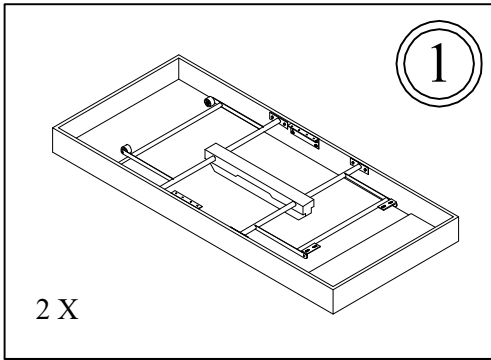

Version: 1.0

Art. No. 19330013/01

Model: VEGAS PRO

Dimension:  
180 x 200

13 mm

| No.  | PCS |     |
|------|-----|-----|
| 1, 3 | 1x  | 1/7 |
| 1, 3 | 1x  | 2/7 |
| 2    | 1x  | 3/7 |
| 2    | 1x  | 4/7 |
| 5    | 1x  | 5/7 |
| 4    | 1x  | 6/7 |
| 5    | 1x  | 7/7 |

|   |          |                  |                   |              |                   |                 |
|---|----------|------------------|-------------------|--------------|-------------------|-----------------|
|  | <b>A</b> | 5x20 mm <b>B</b> | M 6x20mm <b>C</b> | M 8 <b>D</b> | M 8x25mm <b>E</b> | 5x40mm <b>F</b> |
| 1 X   |          | 10 X             | 6 X               | 8 X          | 8 X               | 16 X            |

M 6x20mm C  
6 X

16

17

18