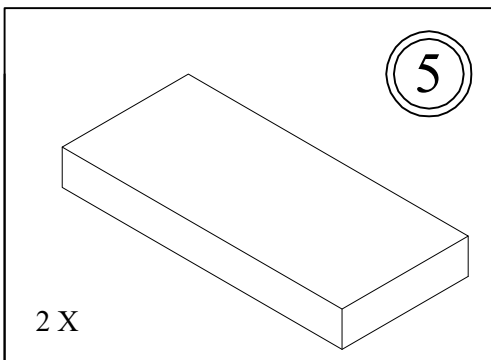

Version: 1.0

Art. No. 19330013/01

Model: VEGAS PRO

Dimension:  
180 x 200

13 mm

| No.  | PCS |     |
|------|-----|-----|
| 1, 3 | 1x  | 1/7 |
| 1, 3 | 1x  | 2/7 |
| 2    | 1x  | 3/7 |
| 2    | 1x  | 4/7 |
| 5    | 1x  | 5/7 |
| 4    | 1x  | 6/7 |
| 5    | 1x  | 7/7 |

|   |          |                  |                   |              |                   |                 |
|---|----------|------------------|-------------------|--------------|-------------------|-----------------|
|  | <b>A</b> | 5x20 mm <b>B</b> | M 6x20mm <b>C</b> | M 8 <b>D</b> | M 8x25mm <b>E</b> | 5x40mm <b>F</b> |
| 1 X   |          | 10 X             | 6 X               | 8 X          | 8 X               | 16 X            |

M 6x20mm C  
6 X

16

17

18