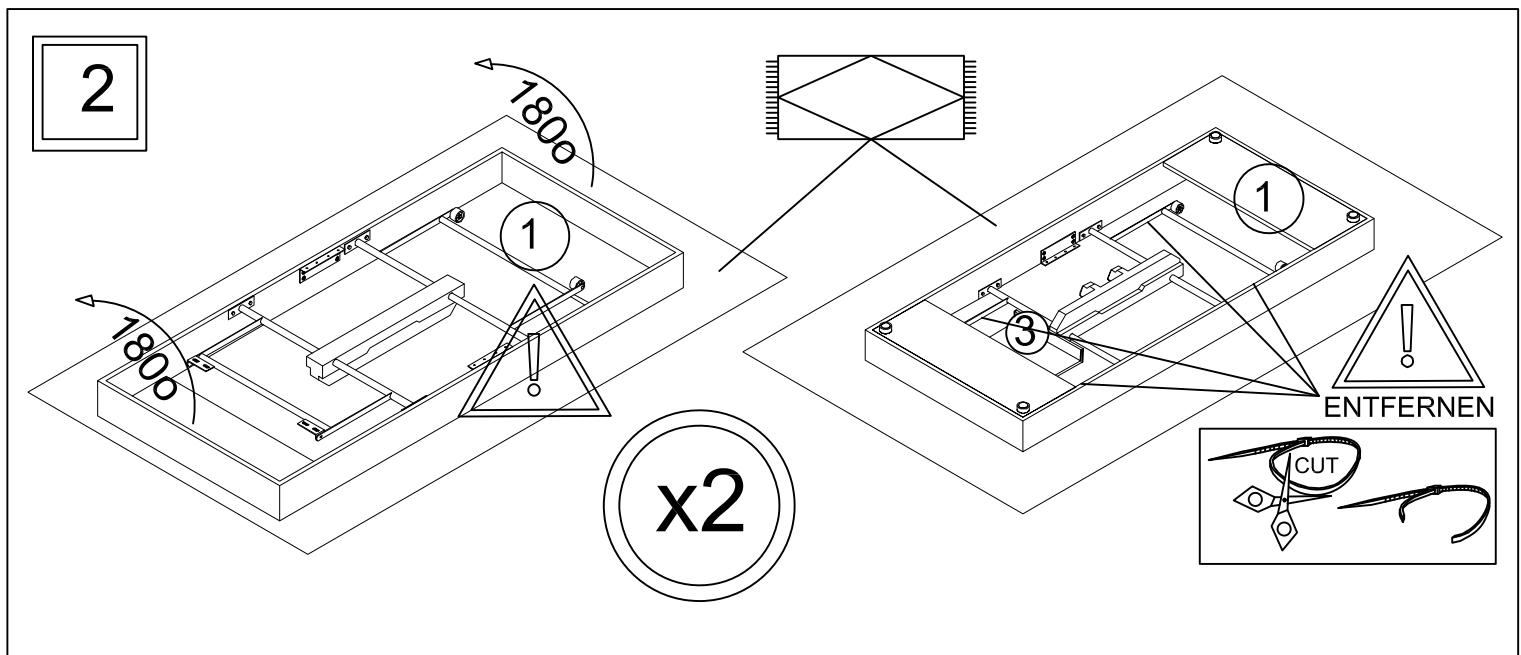

Version: 1.0

Art. No. 19330013/01

Model: VEGAS PRO

Dimension:  
180 x 200

13 mm

| No.  | PCS |     |
|------|-----|-----|
| 1, 3 | 1x  | 1/7 |
| 1, 3 | 1x  | 2/7 |
| 2    | 1x  | 3/7 |
| 2    | 1x  | 4/7 |
| 5    | 1x  | 5/7 |
| 4    | 1x  | 6/7 |
| 5    | 1x  | 7/7 |

|   |          |                  |                   |              |                   |                 |
|---|----------|------------------|-------------------|--------------|-------------------|-----------------|
|  | <b>A</b> | 5x20 mm <b>B</b> | M 6x20mm <b>C</b> | M 8 <b>D</b> | M 8x25mm <b>E</b> | 5x40mm <b>F</b> |
| 1 X   |          | 10 X             | 6 X               | 8 X          | 8 X               | 16 X            |

M 6x20mm C  
6 X

16

17

18