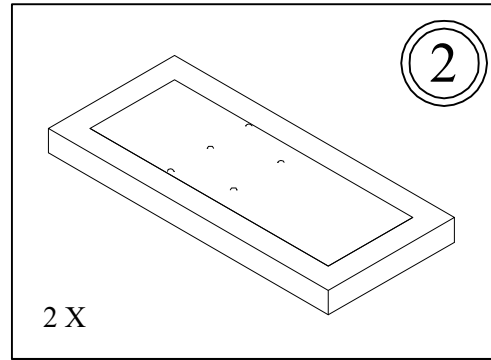

Version: 1.0

Art. No. 19330013/01

Model: VEGAS PRO

Dimension:  
180 x 200

13 mm

| No.  | PCS |     |
|------|-----|-----|
| 1, 3 | 1x  | 1/7 |
| 1, 3 | 1x  | 2/7 |
| 2    | 1x  | 3/7 |
| 2    | 1x  | 4/7 |
| 5    | 1x  | 5/7 |
| 4    | 1x  | 6/7 |
| 5    | 1x  | 7/7 |

|   |          |                  |                   |              |                   |                 |
|---|----------|------------------|-------------------|--------------|-------------------|-----------------|
|  | <b>A</b> | 5x20 mm <b>B</b> | M 6x20mm <b>C</b> | M 8 <b>D</b> | M 8x25mm <b>E</b> | 5x40mm <b>F</b> |
| 1 X   |          | 10 X             | 6 X               | 8 X          | 8 X               | 16 X            |

M 6x20mm C  
6 X

16

17

18