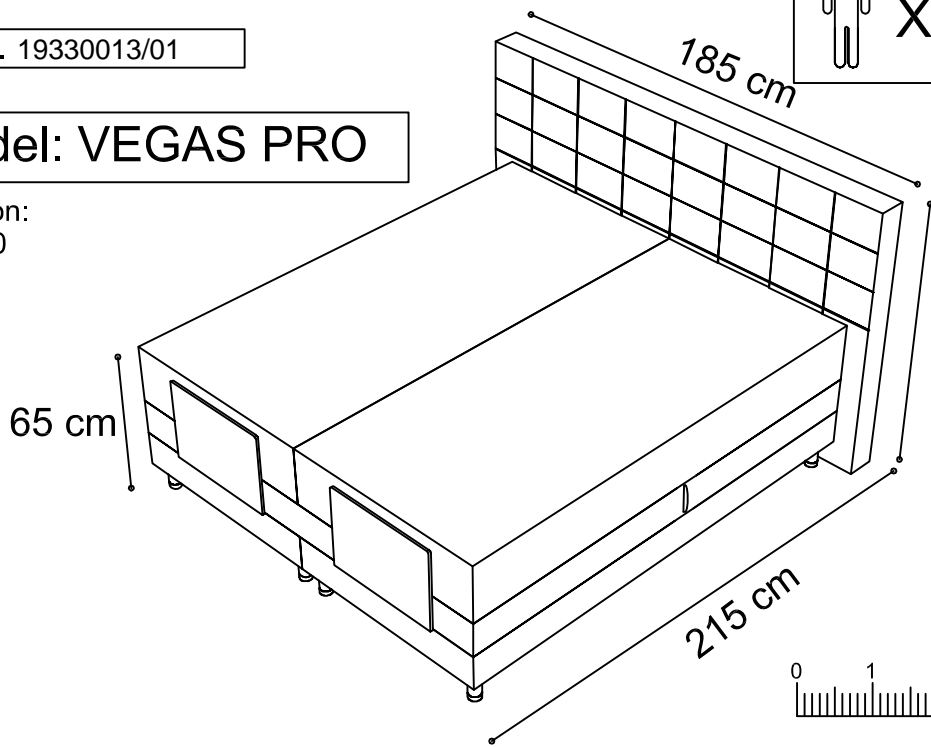

Version: 1.0

Art. No. 19330013/01

Model: VEGAS PRO

Dimension:  
180 x 200

13 mm

| No.  | PCS |     |
|------|-----|-----|
| 1, 3 | 1x  | 1/7 |
| 1, 3 | 1x  | 2/7 |
| 2    | 1x  | 3/7 |
| 2    | 1x  | 4/7 |
| 5    | 1x  | 5/7 |
| 4    | 1x  | 6/7 |
| 5    | 1x  | 7/7 |

|   |          |                  |                   |              |                   |                 |
|---|----------|------------------|-------------------|--------------|-------------------|-----------------|
|  | <b>A</b> | 5x20 mm <b>B</b> | M 6x20mm <b>C</b> | M 8 <b>D</b> | M 8x25mm <b>E</b> | 5x40mm <b>F</b> |
| 1 X   |          | 10 X             | 6 X               | 8 X          | 8 X               | 16 X            |

3

4

x2

5

x2

6

x2

7

M 6x20mm C  
6 X

16

17

18