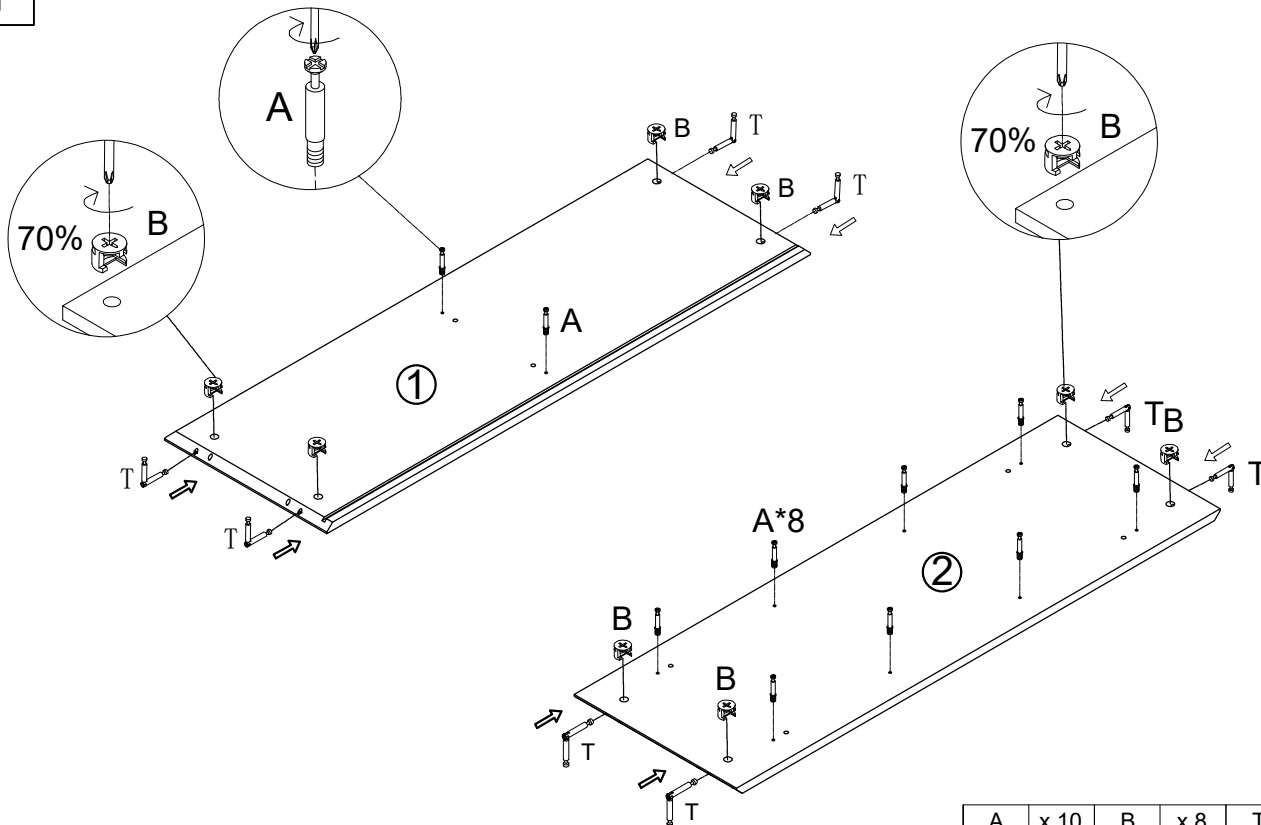

Artikel:
27980210-01
SIDEBOARD

XXXLutz KG
Roemerstrasse 39
AT-4600 Wels, Austria

A x 39	B x 55	C x 4	D x 48	E x 50	F x 8	G x 48	H x 2
							
Φ6*44mm	Φ15*12mm	Φ20mm	Φ8*30mm	Φ3.5*14mm	Ø3.5*35mm	Φ4*14mm	340mm
I x 15	J x 1	K x 24	L x 8	M x 1	N x 4	O x 4	P x 4
							
7*50mm	4#		Φ35mm	5#	M8*25mm	Φ22mm	Φ20mm
Q x 4	R x 4	S x 3	T x 8	U x 16	V x 2	W x 2	X x 2
							
83*14*19mm	Φ16*2/3*12mm	25*25*16mm	Ø6*84mm	Φ20mm	Φ4*60mm	Φ29*12mm	

1

A	x 10	B	x 8	T	x 8
					
Φ6*44mm		Φ15*12mm		Ø6*84mm	

2

A	x 14
	
Φ6*44mm	

3

A	x 7	E	x 12	Q	x 4
Φ6*44mm		Φ3.5*14mm		83*14*19mm	

4

U	x 4	B	x 4	I	x 2	J	x 1	D	x 6
Φ20mm		Φ15*12mm		7*50mm		4#		Φ8*30mm	

5

6

U	x 2	B	x 2	I	x 4	J	x 1	D	x 6
									
Φ20mm		Φ15*12mm		7*50mm		4#		Φ8*30mm	

7

8

B	x 8	D	x 8
			
Φ15*12mm		Φ8*30mm	

9

10

24

R	x 2	G	x 8	L	x 4
Φ16*2/3*12mm		Φ4*14mm		Φ35mm	

25

G	x 32
Φ4*14mm	

26