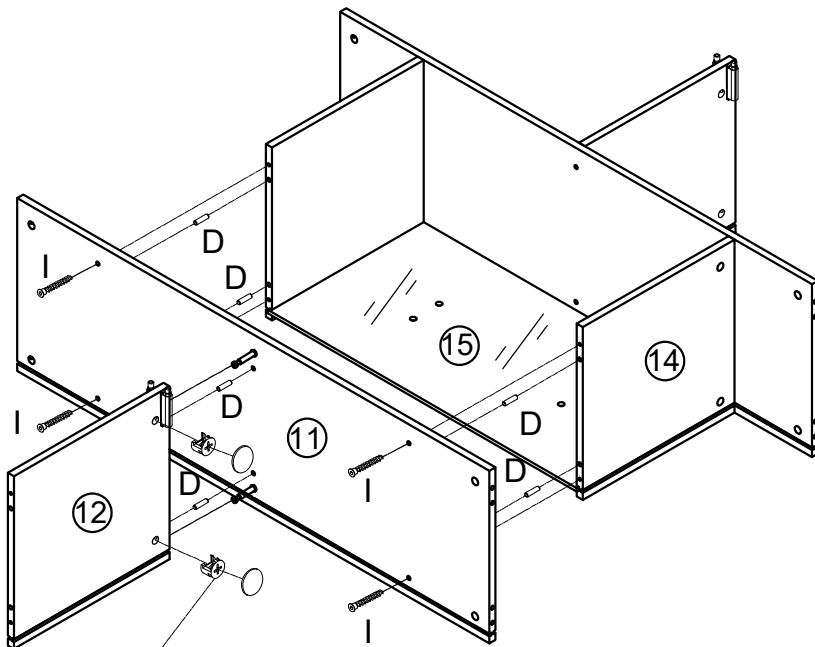

Artikel:
27980210-01
SIDEBOARD

XXXLutz KG
Roemerstrasse 39
AT-4600 Wels, Austria

A x 39	B x 55	C x 4	D x 48	E x 50	F x 8	G x 48	H x 2
							
Φ6*44mm	Φ15*12mm	Φ20mm	Φ8*30mm	Φ3.5*14mm	Ø3.5*35mm	Φ4*14mm	340mm
I x 15	J x 1	K x 24	L x 8	M x 1	N x 4	O x 4	P x 4
							
7*50mm	4#		Φ35mm	5#	M8*25mm	Φ22mm	Φ20mm
Q x 4	R x 4	S x 3	T x 8	U x 16	V x 2	W x 2	X x 2
							
83*14*19mm	Φ16*2/3*12mm	25*25*16mm	Ø6*84mm	Φ20mm	Φ4*60mm	Φ29*12mm	

1

A	x 10	B	x 8	T	x 8
					
Φ6*44mm		Φ15*12mm		Ø6*84mm	

2

A	x 14
	
Φ6*44mm	

3

A	x 7	E	x 12	Q	x 4
Φ6*44mm		Φ3.5*14mm		83*14*19mm	

4

U	x 4	B	x 4	I	x 2	J	x 1	D	x 6
Φ20mm		Φ15*12mm		7*50mm		4#		Φ8*30mm	

5

6

U	x 2	B	x 2	I	x 4	J	x 1	D	x 6
									
Φ20mm		Φ15*12mm		7*50mm		4#		Φ8*30mm	

7

8

B	x 8	D	x 8
			
Φ15*12mm		Φ8*30mm	

9

10

U	x6	B	x6	D	x6
Φ20mm		Φ15*12mm		Φ8*30mm	

11

U	x 4	B	x 4	I	x 2	J	x 1	D	x 6
Φ20mm		Φ15*12mm		7*50mm		4#		Φ8*30mm	

12

13

B	x 6	A	x 6	D	x 4
					
Φ15*12mm		Φ6*44mm		Φ8*30mm	

14

B	x 8
	
Φ15*12mm	