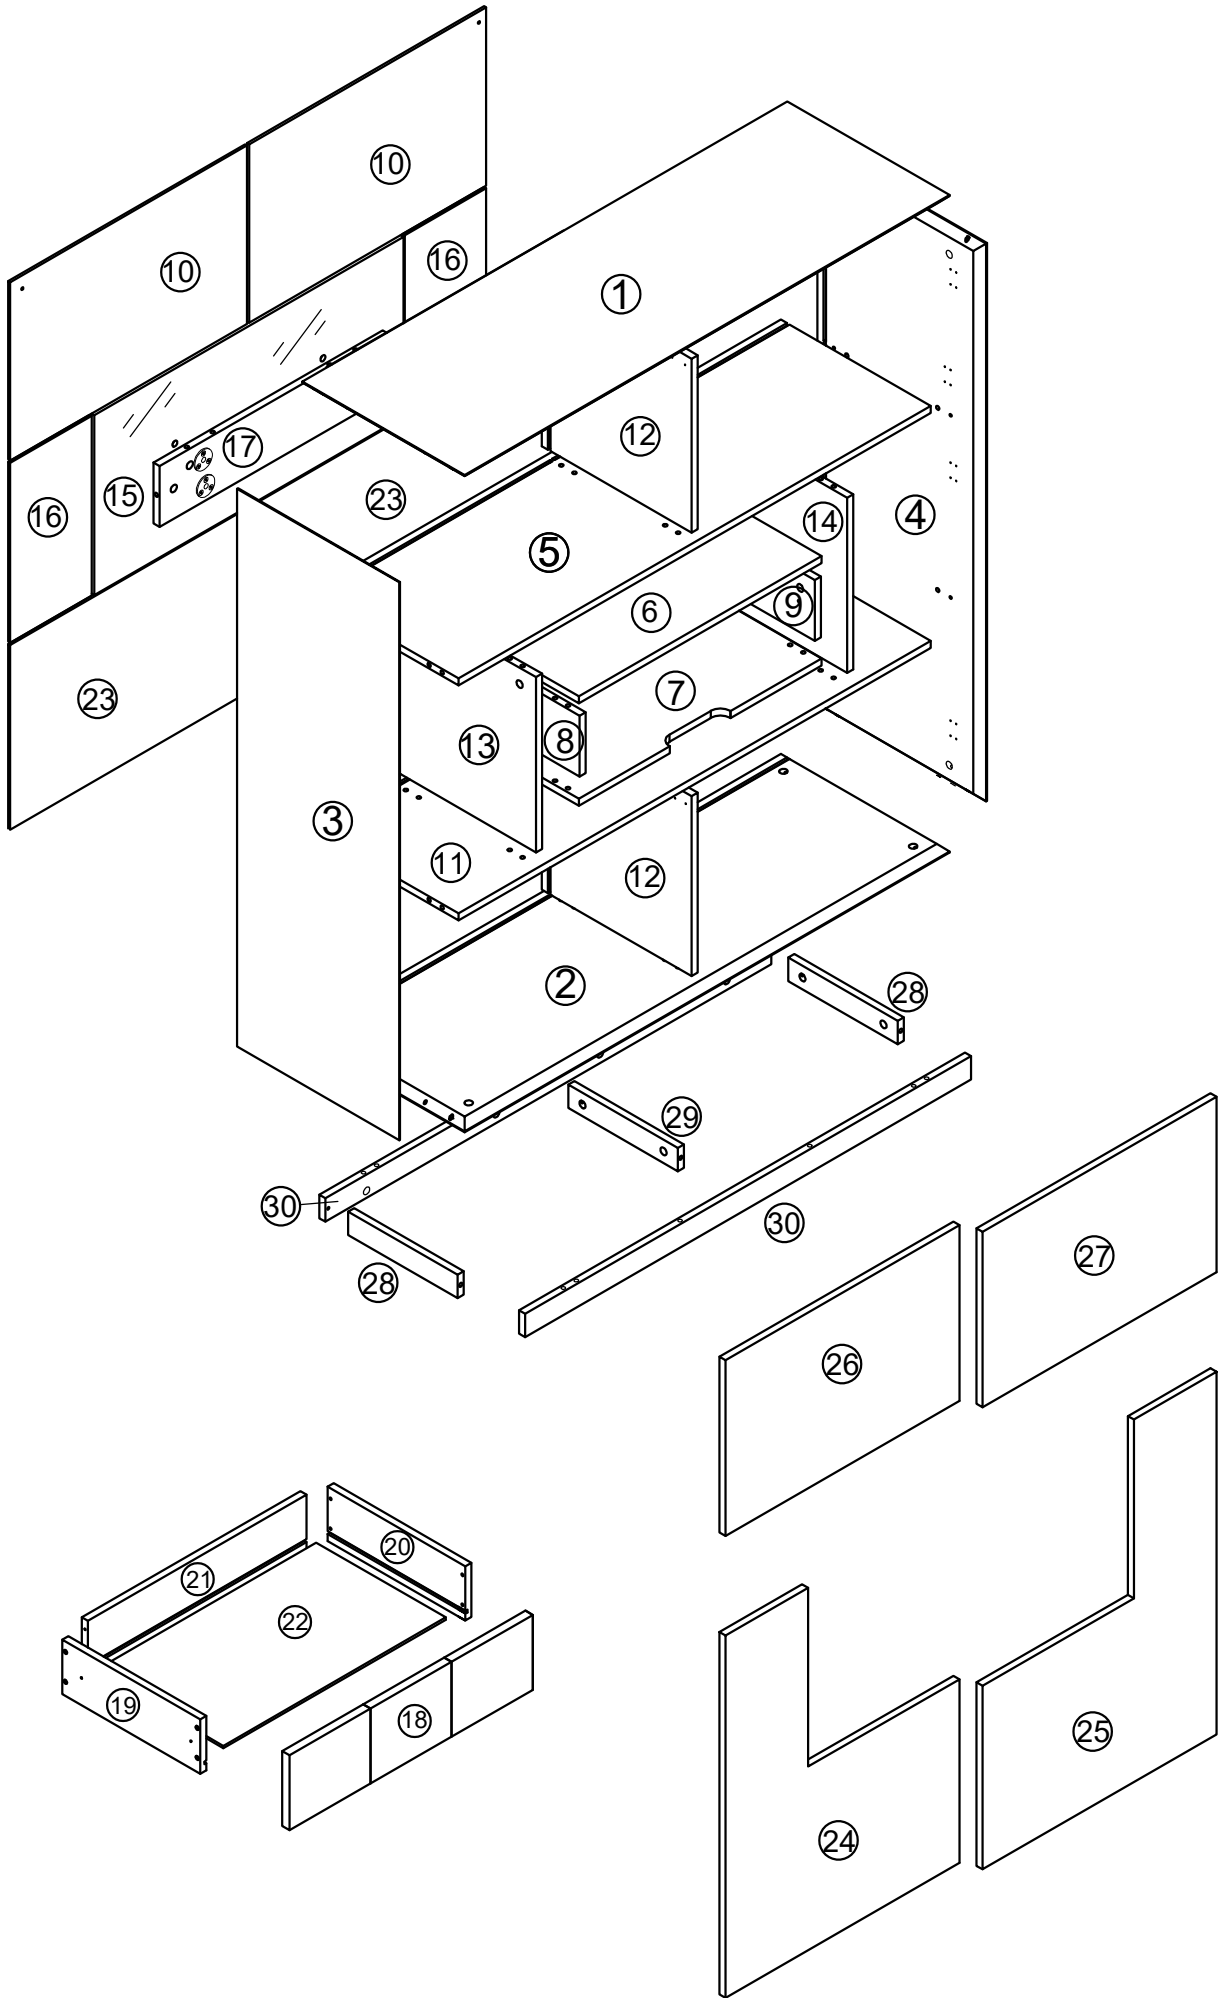

Artikel:
27980210-01
SIDEBOARD

XXXLutz KG
Roemerstrasse 39
AT-4600 Wels, Austria

A x 39	B x 55	C x 4	D x 48	E x 50	F x 8	G x 48	H x 2
							
Φ6*44mm	Φ15*12mm	Φ20mm	Φ8*30mm	Φ3.5*14mm	Ø3.5*35mm	Φ4*14mm	340mm
I x 15	J x 1	K x 24	L x 8	M x 1	N x 4	O x 4	P x 4
							
7*50mm	4#		Φ35mm	5#	M8*25mm	Φ22mm	Φ20mm
Q x 4	R x 4	S x 3	T x 8	U x 16	V x 2	W x 2	X x 2
							
83*14*19mm	Φ16*2/3*12mm	25*25*16mm	Ø6*84mm	Φ20mm	Φ4*60mm	Φ29*12mm	

1

A	x 10	B	x 8	T	x 8
					
Φ6*44mm		Φ15*12mm		Ø6*84mm	

2

A	x 14
	
Φ6*44mm	

3

A	x 7	E	x 12	Q	x 4
Φ6*44mm		Φ3.5*14mm		83*14*19mm	

4

U	x 4	B	x 4	I	x 2	J	x 1	D	x 6
Φ20mm		Φ15*12mm		7*50mm		4#		Φ8*30mm	

5

6

U	x 2	B	x 2	I	x 4	J	x 1	D	x 6
									
Φ20mm		Φ15*12mm		7*50mm		4#		Φ8*30mm	

7

8

B	x 8	D	x 8
			
Φ15*12mm		Φ8*30mm	

9

10

U	x6	B	x6	D	x6
Φ20mm		Φ15*12mm		Φ8*30mm	

11

U	x 4	B	x 4	I	x 2	J	x 1	D	x 6
Φ20mm		Φ15*12mm		7*50mm		4#		Φ8*30mm	

12

13

B	x 6	A	x 6	D	x 4
					
Φ15*12mm		Φ6*44mm		Φ8*30mm	

14

B	x 8
	
Φ15*12mm	