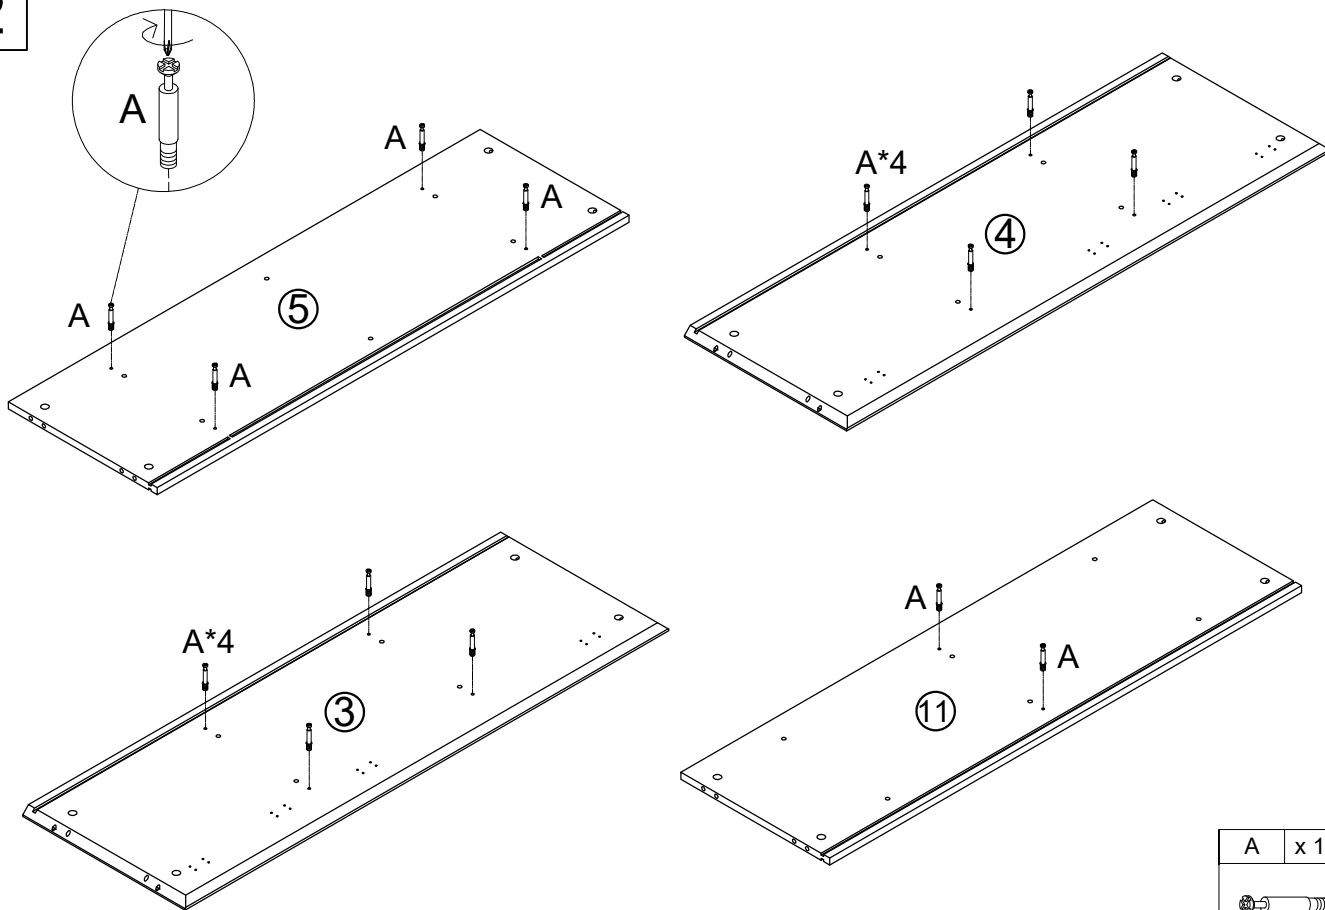

Artikel:
27980210-01
SIDEBOARD

XXXLutz KG
Roemerstrasse 39
AT-4600 Wels, Austria

A x 39	B x 55	C x 4	D x 48	E x 50	F x 8	G x 48	H x 2
							
Φ6*44mm	Φ15*12mm	Φ20mm	Φ8*30mm	Φ3.5*14mm	Ø3.5*35mm	Φ4*14mm	340mm
I x 15	J x 1	K x 24	L x 8	M x 1	N x 4	O x 4	P x 4
							
7*50mm	4#		Φ35mm	5#	M8*25mm	Φ22mm	Φ20mm
Q x 4	R x 4	S x 3	T x 8	U x 16	V x 2	W x 2	X x 2
							
83*14*19mm	Φ16*2/3*12mm	25*25*16mm	Ø6*84mm	Φ20mm	Φ4*60mm	Φ29*12mm	

1

A	x 10	B	x 8	T	x 8
					
Φ6*44mm		Φ15*12mm		Ø6*84mm	

2

A	x 14
	
Φ6*44mm	

3

A	x 7	E	x 12	Q	x 4
Φ6*44mm		Φ3.5*14mm		83*14*19mm	

4

U	x 4	B	x 4	I	x 2	J	x 1	D	x 6
Φ20mm		Φ15*12mm		7*50mm		4#		Φ8*30mm	

5

6

U	x 2	B	x 2	I	x 4	J	x 1	D	x 6
									
Φ20mm		Φ15*12mm		7*50mm		4#		Φ8*30mm	

7

8

B	x 8	D	x 8
			
Φ15*12mm		Φ8*30mm	

9

10

U	x6	B	x6	D	x6
Φ20mm		Φ15*12mm		Φ8*30mm	

11

U	x 4	B	x 4	I	x 2	J	x 1	D	x 6
Φ20mm		Φ15*12mm		7*50mm		4#		Φ8*30mm	

12

13

B	x 6	A	x 6	D	x 4
					
Φ15*12mm		Φ6*44mm		Φ8*30mm	

14

B	x 8
	
Φ15*12mm	