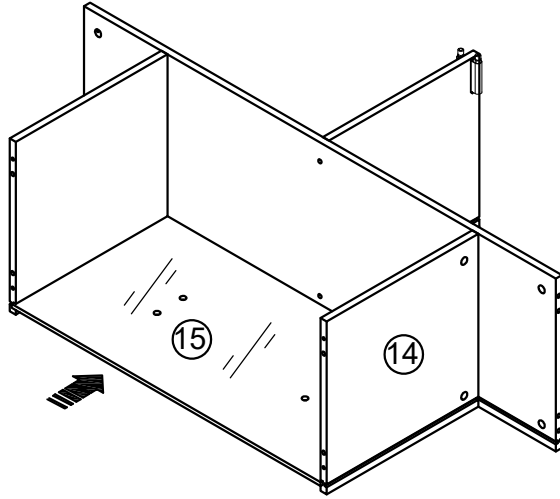

Artikel:
27980210-01
SIDEBOARD

XXXLutz KG
Roemerstrasse 39
AT-4600 Wels, Austria

A x 39	B x 55	C x 4	D x 48	E x 50	F x 8	G x 48	H x 2
							
Φ6*44mm	Φ15*12mm	Φ20mm	Φ8*30mm	Φ3.5*14mm	Ø3.5*35mm	Φ4*14mm	340mm
I x 15	J x 1	K x 24	L x 8	M x 1	N x 4	O x 4	P x 4
							
7*50mm	4#		Φ35mm	5#	M8*25mm	Φ22mm	Φ20mm
Q x 4	R x 4	S x 3	T x 8	U x 16	V x 2	W x 2	X x 2
							
83*14*19mm	Φ16*2/3*12mm	25*25*16mm	Ø6*84mm	Φ20mm	Φ4*60mm	Φ29*12mm	

1

A	x 10	B	x 8	T	x 8
					
Φ6*44mm		Φ15*12mm		Ø6*84mm	

2

A	x 14
	
Φ6*44mm	

3

A	x 7	E	x 12	Q	x 4
Φ6*44mm		Φ3.5*14mm		83*14*19mm	

4

U	x 4	B	x 4	I	x 2	J	x 1	D	x 6
Φ20mm		Φ15*12mm		7*50mm		4#		Φ8*30mm	

5

6

U	x 2	B	x 2	I	x 4	J	x 1	D	x 6
									
Φ20mm		Φ15*12mm		7*50mm		4#		Φ8*30mm	

7

8

B	x 8	D	x 8
			
Φ15*12mm		Φ8*30mm	

9

10

U	x6	B	x6	D	x6
Φ20mm		Φ15*12mm		Φ8*30mm	

11

U	x 4	B	x 4	I	x 2	J	x 1	D	x 6
Φ20mm		Φ15*12mm		7*50mm		4#		Φ8*30mm	

12

13

B	x 6	A	x 6	D	x 4
					
Φ15*12mm		Φ6*44mm		Φ8*30mm	

14

B	x 8
	
Φ15*12mm	