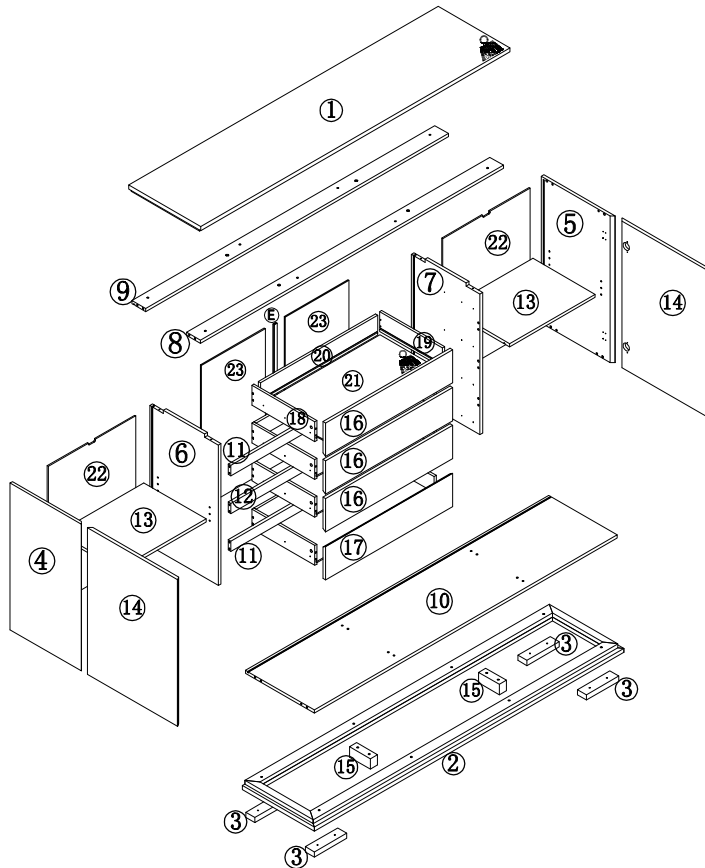

Item number
48450C2W
48450C2S

item name
CHIARO

production week/year

factory
#128

Nr.	Menge
(1)	1
(2)	1
(3)	4
(4)	1
(5)	1
(6)	1
(7)	1
(8)	1
(9)	1
(10)	1
(11)	2
(12)	1
(13)	2
(14)	2
(15)	2
(16)	3
(17)	1
(18)	4
(19)	4
(20)	4
(21)	4
(22)	2
(23)	2

(A) x10 ø7*33mm	(B) x10 ø15*11mm	(C) x4 ø20*0.4mm	(D) x22 ø8*30mm	(E) x1 675*14mm	(F) x4
(G) x8 ø6*18mm	(H) x8 ø6*48mm	(I) x50 ø4*15mm	(J) x24 ø3.5*12mm	(K) x20 ø6*30mm	(L) x8
(M) x8 ø6*30mm	(N) x8 ø6*30mm	(O) x26 ø4*30mm	(P) x14 	(Q) x14 ø3*18mm	(R) x1 4mm
(S) x1 	(T) x2 ø28*35mm	(U) x4 ø13*1.5mm	(V) x2 120*20mm	(W) x2 ø8*38mm	(X) x8 350mm