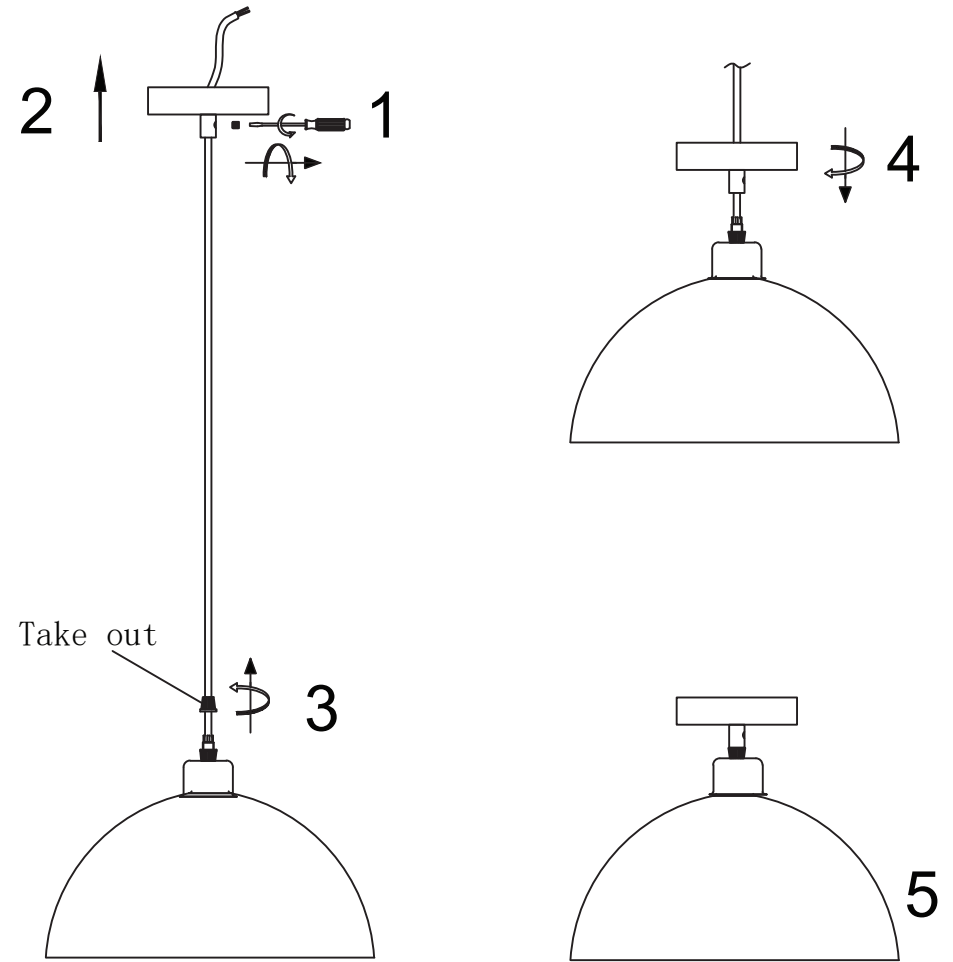

NO	A	B	C
TYPE	!	-	!
Q' TY	2	2	2

Q.C APPROVED
24-07-24
ISSUE 1

Pendant to Semi Flush

MAINS SUPPLY

LIVE -Possible colours: Red or Brown
NEUTRAL -Possible colours: Black or Blue

LIGHT FITTING